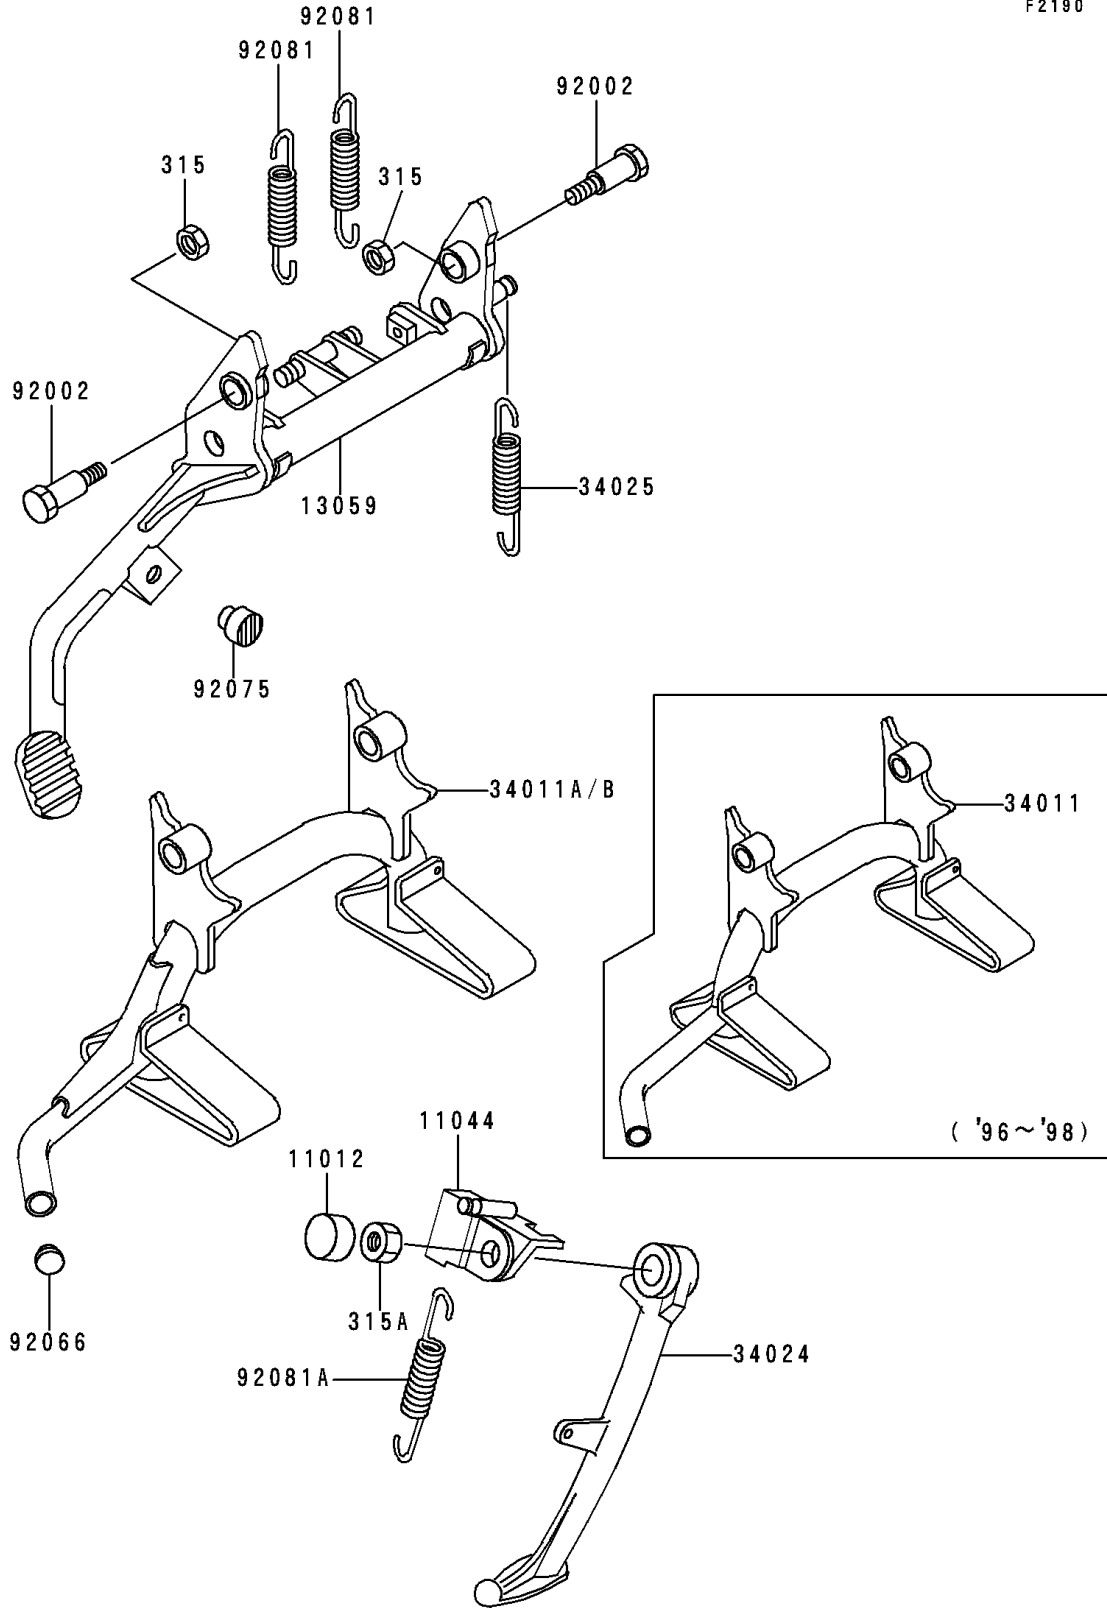

# 1999 Voyager XII PARTS DIAGRAM

Stand(s)

F2190

## 1999 Voyager XII PARTS LIST

Stand(s)

ITEM NAME	PART NUMBER	QUANTITY
NUT-HEX-FINE,10MM,BLACK (Ref # 315)	315C1000	4
NUT-HEX-FINE (Ref # 315A)	315C1200	1
CAP,NUT (Ref # 11012)	11012-1508	1
BRACKET,SIDE STAND SWITCH (Ref # 11044)	11044-1660	1
LEVER-KICK,CENTER STAND (Ref # 13059)	13059-1118	1
STAND-CENTER (Ref # 34011A)	34011-1180	1
STAND-SIDE (Ref # 34024)	34024-1202	1
SPRING,STAND (Ref # 34025)	34025-008	1
BOLT,CENTER STAND (Ref # 92002)	92002-1679	4
PLUG,COWLING STAY (Ref # 92066)	92066-1184	1
DAMPER (Ref # 92075)	92075-015	1
SPRING,STAND (Ref # 92081)	92081-1586	2
SPRING,SIDE STAND (Ref # 92081A)	92081-1727	1