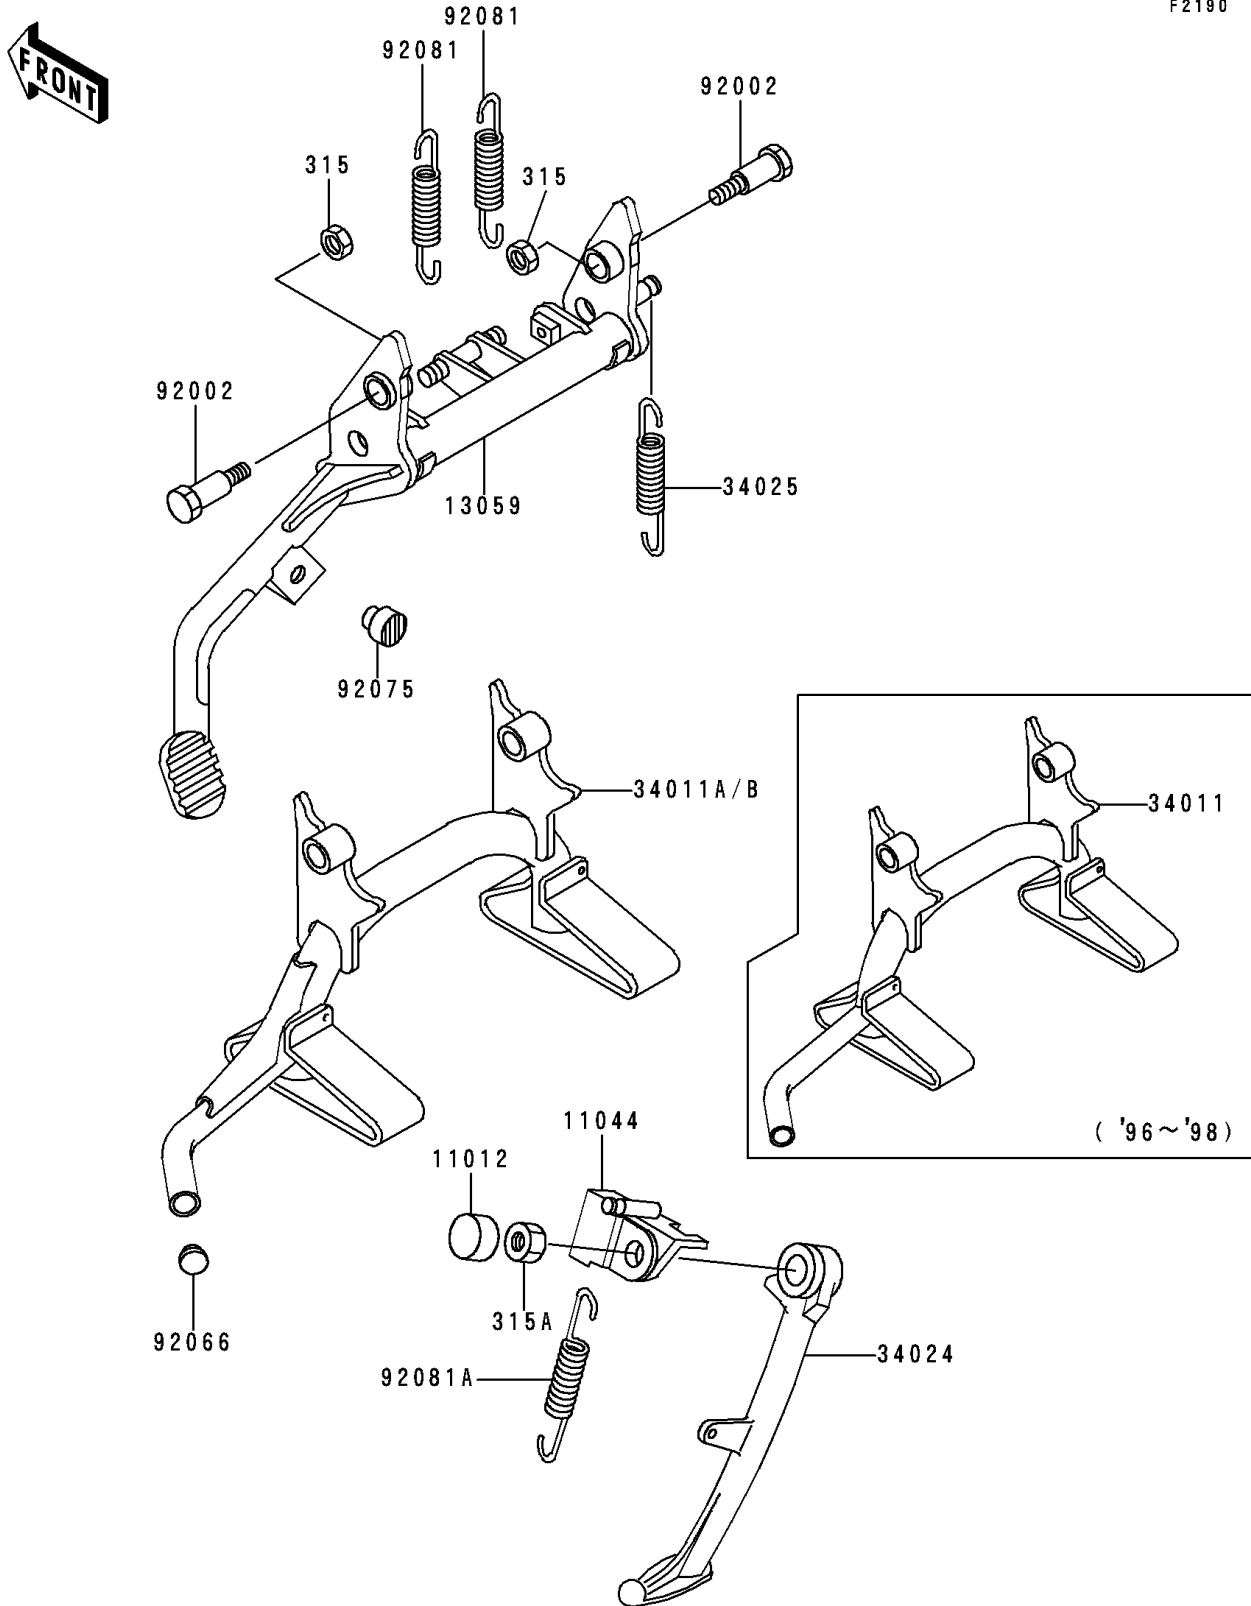

2000 Voyager XII PARTS DIAGRAM

Stand(s)

F2190

2000 Voyager XII PARTS LIST

Stand(s)

ITEM NAME	PART NUMBER	QUANTITY
NUT-HEX-FINE,10MM,BLACK (Ref # 315)	315C1000	4
NUT-HEX-FINE (Ref # 315A)	315C1200	1
CAP,NUT (Ref # 11012)	11012-1508	1
BRACKET,SIDE STAND SWITCH (Ref # 11044)	11044-1660	1
LEVER-KICK,CENTER STAND (Ref # 13059)	13059-1118	1
STAND-CENTER (Ref # 34011B)	34011-1185	1
STAND-SIDE (Ref # 34024)	34024-1202	1
SPRING,STAND (Ref # 34025)	34025-008	1
BOLT,CENTER STAND (Ref # 92002)	92002-1679	4
PLUG,COWLING STAY (Ref # 92066)	92066-1184	1
DAMPER (Ref # 92075)	92075-015	1
SPRING,STAND (Ref # 92081)	92081-1586	2
SPRING,SIDE STAND (Ref # 92081A)	92081-1727	1