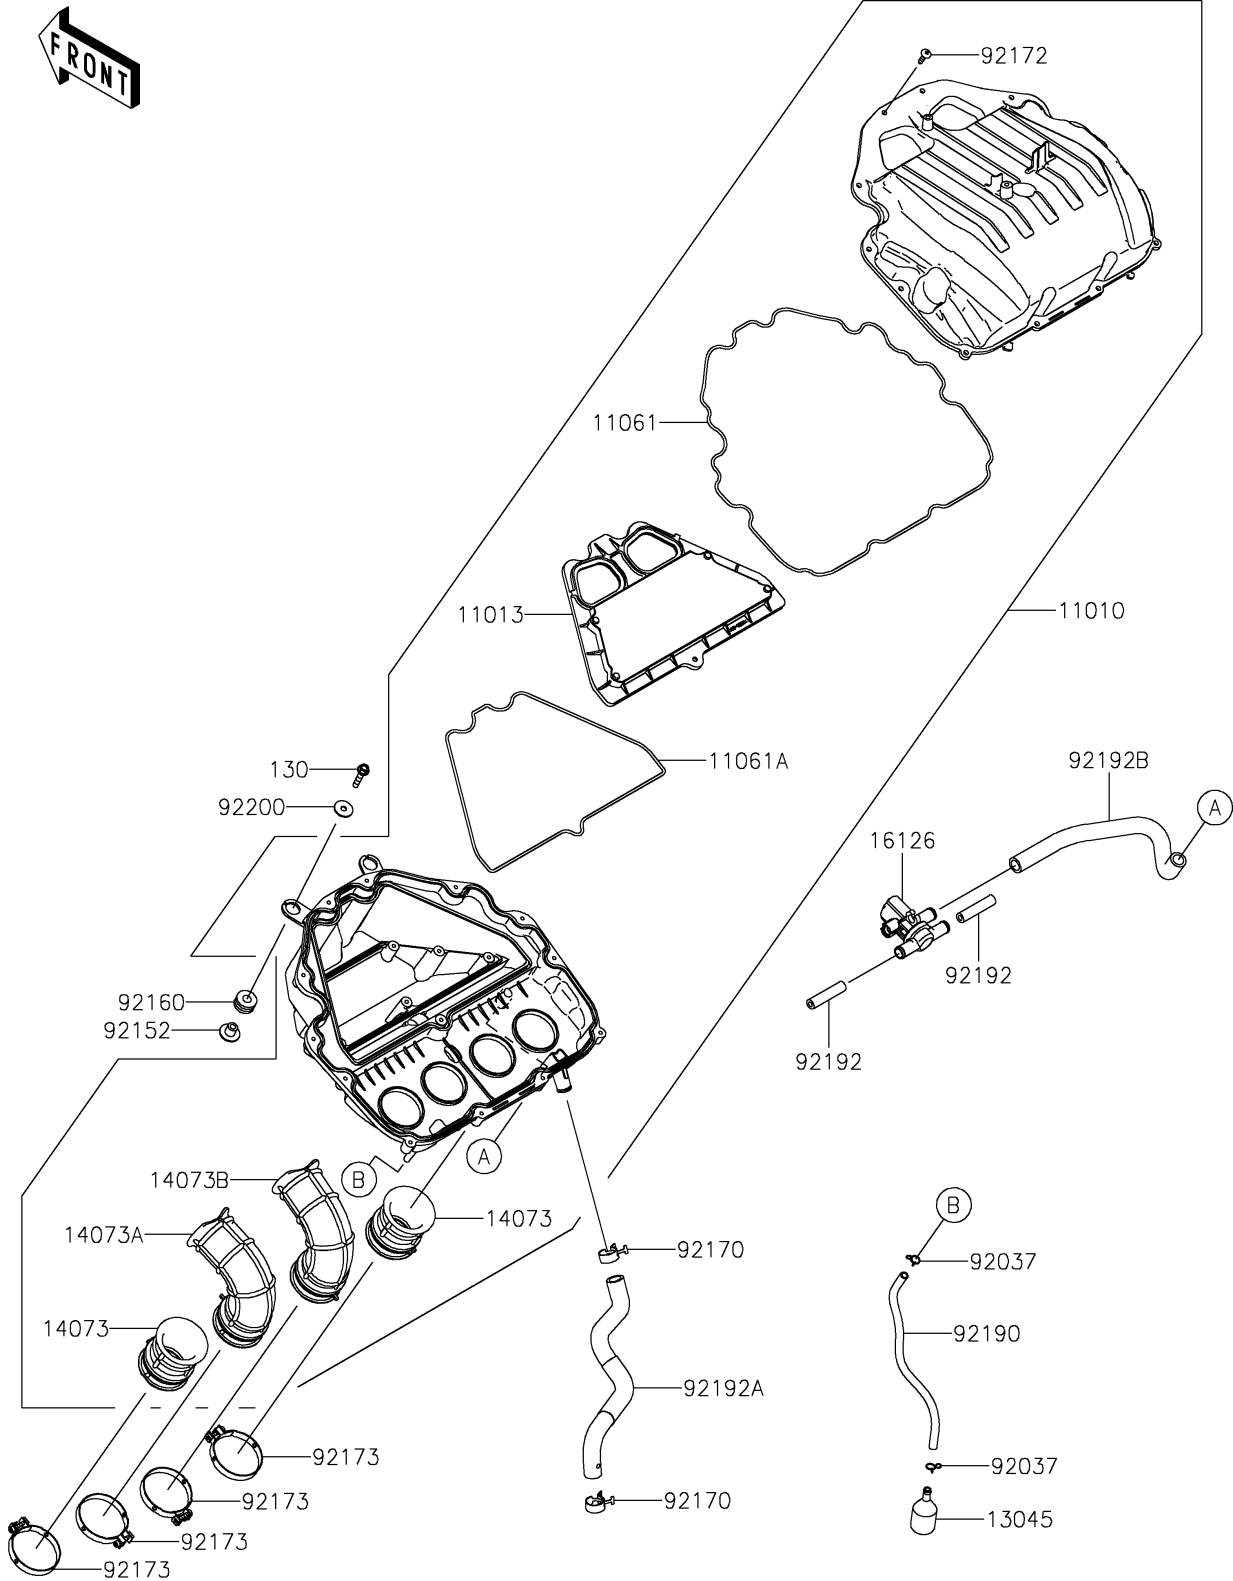

2024 Z900 SE PARTS DIAGRAM

Air Cleaner

E1130

2024 Z900 SE PARTS LIST

Air Cleaner

ITEM NAME	PART NUMBER	QUANTITY
FILTER-ASSY-AIR (Ref # 11010)	11010-0949	1
ELEMENT-AIR FILTER (Ref # 11013)	11013-0760	1
GASKET,CASE (Ref # 11061)	11061-1215	1
GASKET,ELEMENT (Ref # 11061A)	11061-1216	1
RECEIVER-OIL (Ref # 13045)	13045-1057	1
DUCT,#1,#4 (Ref # 14073)	14073-0943	2
DUCT,#2 (Ref # 14073A)	14073-0944	1
DUCT,#3 (Ref # 14073B)	14073-0945	1
VALVE,AIR SWITCHING (Ref # 16126)	16126-0745	1
CLAMP (Ref # 92037)	92037-1712	2
COLLAR,6.5X10.5X13.1 (Ref # 92152)	92152-0547	2
DAMPER (Ref # 92160)	92160-1162	2
CLAMP (Ref # 92170)	92170-1060	2
SCREW,TAPPING,5X20 (Ref # 92172)	92172-0483	13
CLAMP,58MM (Ref # 92173)	92173-2484	4
TUBE,6X9X300 (Ref # 92190)	92190-1253	1
TUBE,HEAD-ASWV (Ref # 92192)	92192-0843	2
TUBE,BLOWBY (Ref # 92192A)	92192-1692	1
TUBE,ASV-A/C (Ref # 92192B)	92192-1693	1
WASHER,6.5X22X1.6 (Ref # 92200)	92200-1087	2
BOLT-FLANGED,6X30 (Ref # 130)	130BB0630	2