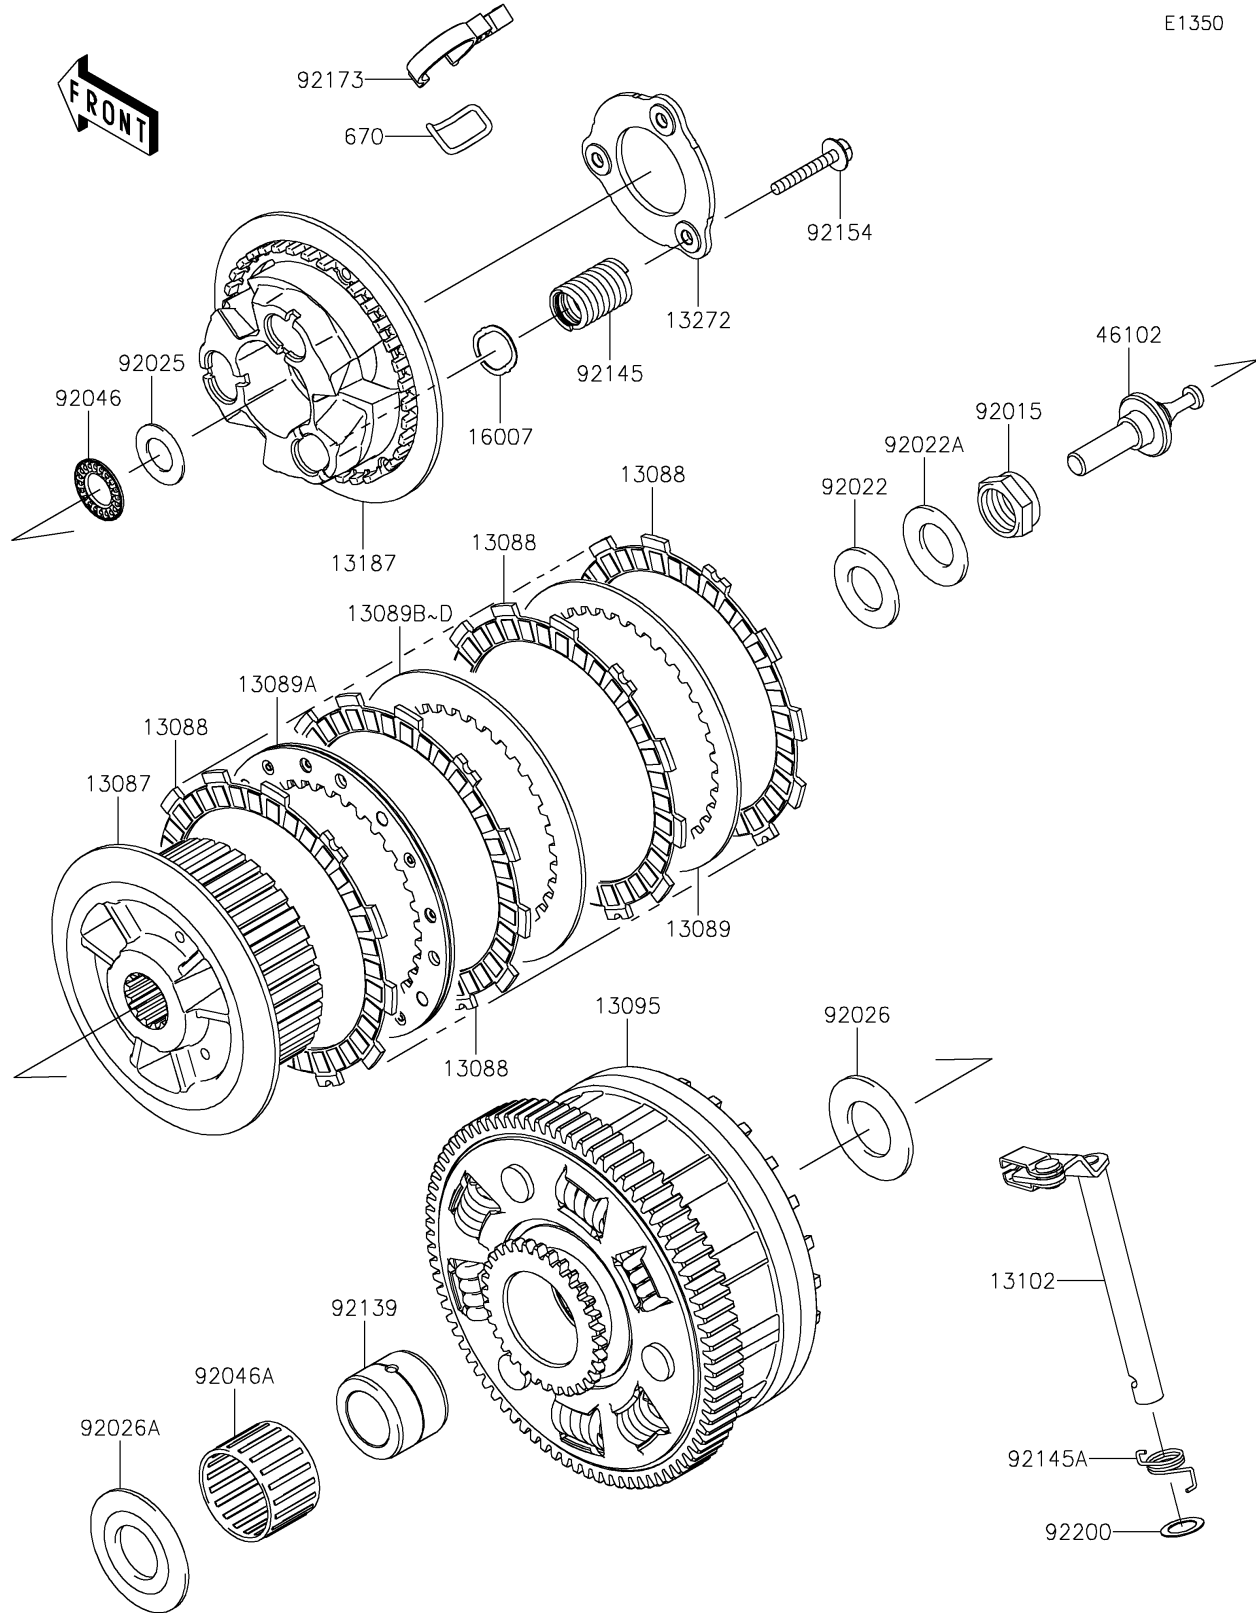

2023 Z900 SE PARTS DIAGRAM

Clutch

E1350

2023 Z900 SE PARTS LIST

Clutch

ITEM NAME	PART NUMBER	QUANTITY
HUB-CLUTCH (Ref # 13087)	13087-0583	1
PLATE-FRICTION (Ref # 13088)	13088-0568	9
PLATE-CLUTCH,T=2.3 (Ref # 13089)	13089-0023	1
PLATE-CLUTCH,SPG COMP (Ref # 13089A)	13089-0024	1
PLATE-CLUTCH,T=2.0 (Ref # 13089B)	13089-1073	AR
PLATE-CLUTCH,T=2.3 (Ref # 13089C)	13089-1084	6
PLATE-CLUTCH,T=2.6 (Ref # 13089D)	13089-1115	AR
HOUSING-COMP-CLUTCH (Ref # 13095)	13095-0598	1
RELEASE-COMP-CLUTCH (Ref # 13102)	13102-0075	1
PLATE-CLUTCH OPERATING (Ref # 13187)	13187-0031	1
PLATE (Ref # 13272)	13272-1413	1
SEAT-SPRING (Ref # 16007)	16007-0711	3
ROD (Ref # 46102)	46102-0621	1
NUT,20MM (Ref # 92015)	92015-1555	1
WASHER,20.3X36X2.3 (Ref # 92022)	92022-1116	1
WASHER,20.3X36X3.7 (Ref # 92022A)	92022-1868	1
SHIM,15.3X27.5X1.20 (Ref # 92025)	92025-1137	1
SPACER,25.5X47X2.5 (Ref # 92026)	92026-022	1
SPACER (Ref # 92026A)	92026-1497	1
BEARING-NEEDLE,AXK1102 (Ref # 92046)	92046-1052	1
BEARING-NEEDLE,K38X43X28.8X (Ref # 92046A)	92046-1263	1
BUSHING,25X38X29.05 (Ref # 92139)	92139-0067	1
SPRING (Ref # 92145)	92145-1745	3
SPRING,RELEASE-COMP (Ref # 92145A)	92145-1769	1
BOLT,FLANGED,6X35 (Ref # 92154)	92154-1116	3
CLAMP (Ref # 92173)	92173-1724	1
WASHER,12X18.5X0.5 (Ref # 92200)	92200-1487	1
O RING,22MM (Ref # 670)	670E2022	1