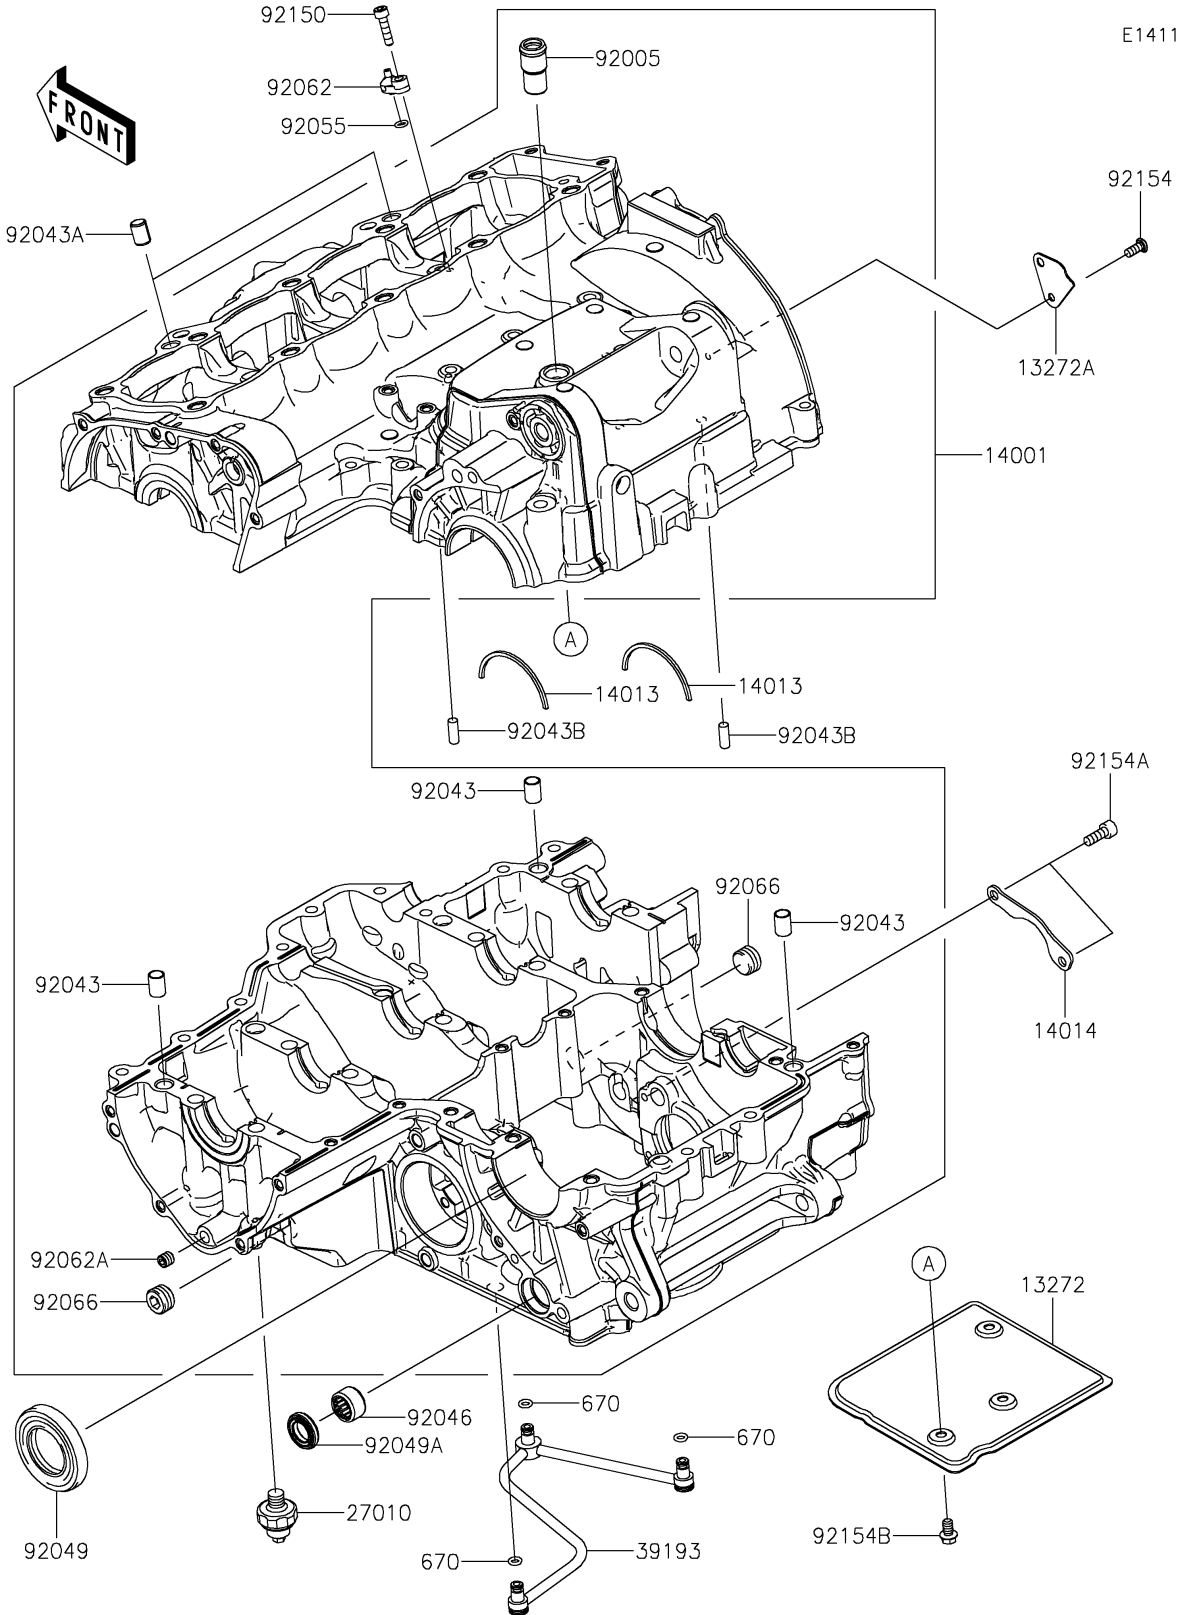

2023 Z900 SE PARTS DIAGRAM

Crankcase

2023 Z900 SE PARTS LIST

Crankcase

ITEM NAME	PART NUMBER	QUANTITY
PLATE,BREATHER,UPP (Ref # 13272)	13272-0698	1
PLATE,BREATHER,SIDE (Ref # 13272A)	13272-0699	1
SET-CRANKCASE (Ref # 14001)	14001-0725	1
RING-POSITION (Ref # 14013)	14013-1051	2
PLATE-POSITION (Ref # 14014)	14014-0036	1
SWITCH,OIL PRESSURE (Ref # 27010)	27010-1313	1
PIPE-OIL (Ref # 39193)	39193-0054	1
FITTING,BREATHER (Ref # 92005)	92005-1238	1
PIN,DOWEL,10X14 (Ref # 92043)	92043-1037	3
PIN,8.2X10X14 (Ref # 92043A)	92043-1264	2
PIN,6X16 (Ref # 92043B)	92043-1690	2
BEARING-NEEDLE,HK1412FM (Ref # 92046)	92046-0043	1
SEAL-OIL,TC32578 (Ref # 92049)	92049-1474	1
SEAL-OIL,TC14245 (Ref # 92049A)	92049-1520	1
RING-O,5.5X1.5 (Ref # 92055)	92055-1339	1
NOZZLE,OIL JET (Ref # 92062)	92062-0040	1
NOZZLE (Ref # 92062A)	92062-0046	1
PLUG (Ref # 92066)	92066-0836	2
BOLT,SOCKET,5X20 (Ref # 92150)	92150-1019	1
BOLT,TORX,5X12 (Ref # 92154)	92154-0299	1
BOLT,SOCKET,6X16 (Ref # 92154A)	92154-0484	2
BOLT,FLANGED,6X10 (Ref # 92154B)	92154-1887	3
O RING (Ref # 670)	670D1505	3