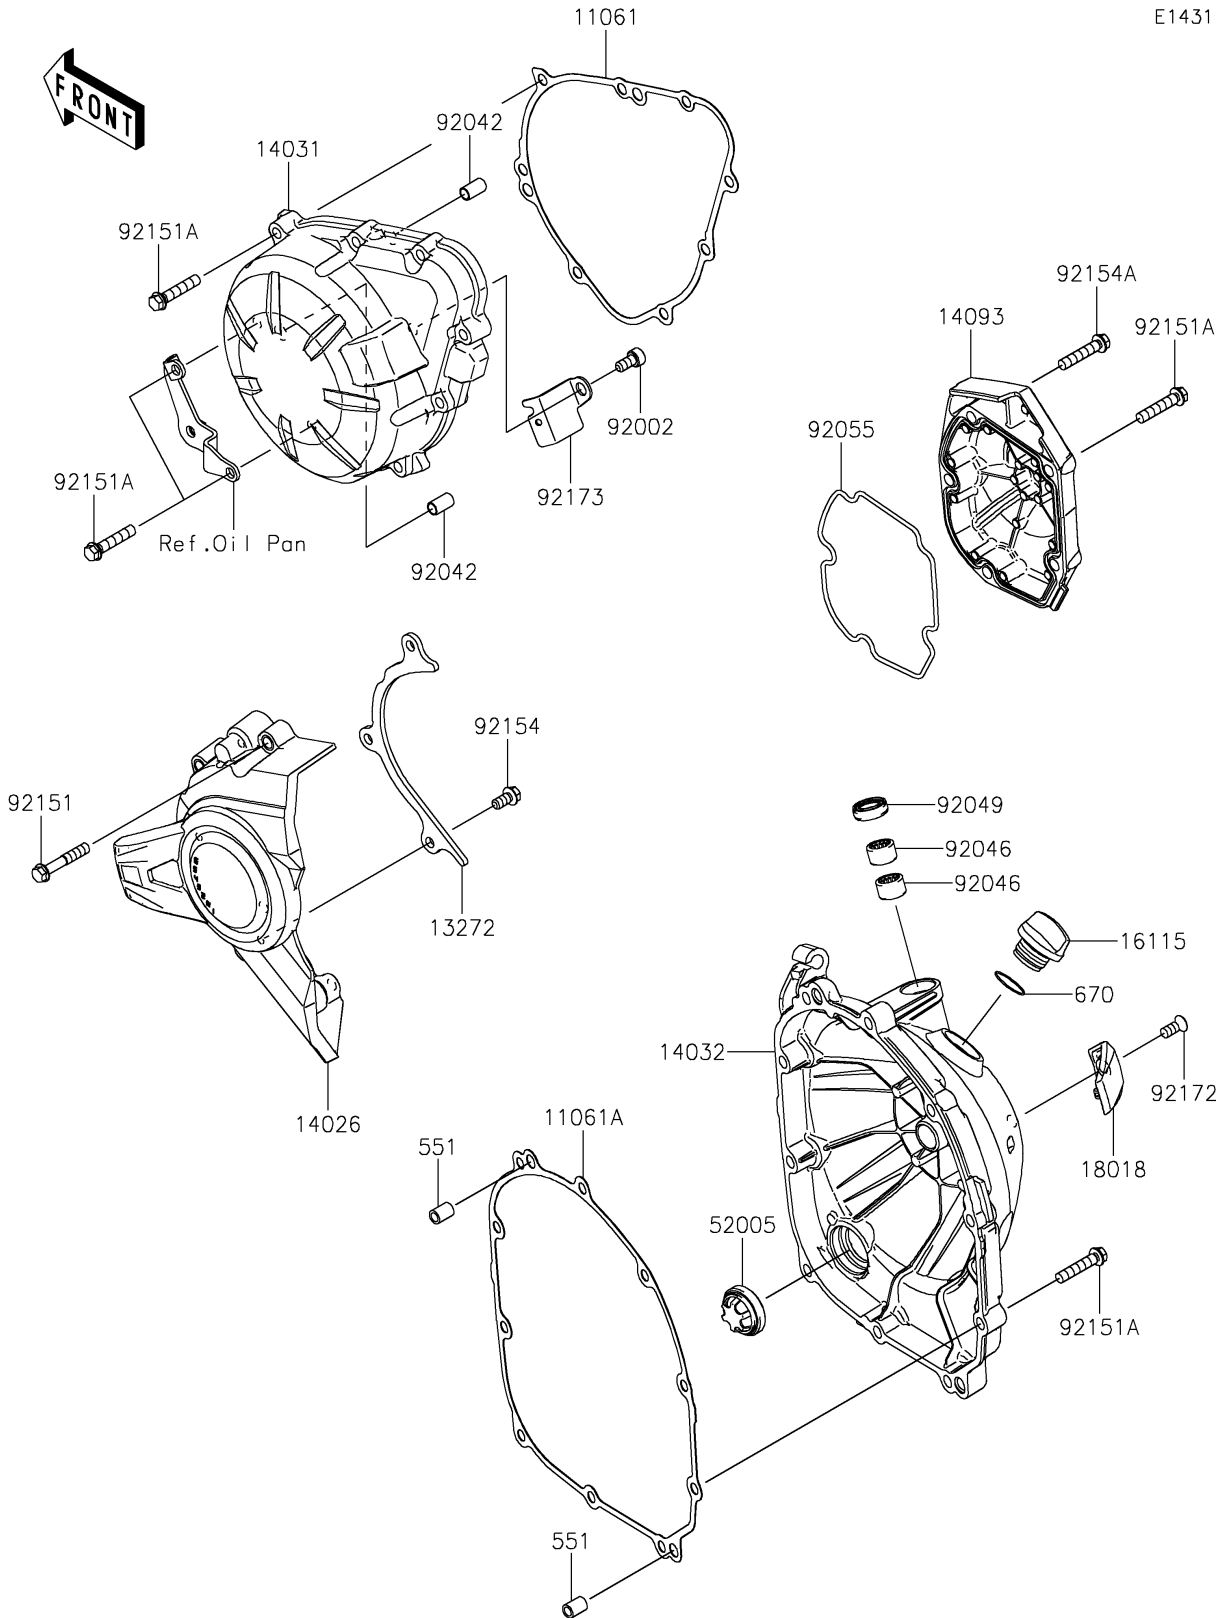

2023 Z900 SE PARTS DIAGRAM

Engine Cover(s)

E1431

2023 Z900 SE PARTS LIST

Engine Cover(s)

ITEM NAME	PART NUMBER	QUANTITY
GASKET,GENERATOR COVER (Ref # 11061)	11061-0403	1
GASKET,CLUTCH COVER (Ref # 11061A)	11061-0404	1
PLATE (Ref # 13272)	13272-2238	1
COVER-CHAIN (Ref # 14026)	14026-0132	1
COVER-GENERATOR (Ref # 14031)	14031-0640	1
COVER-CLUTCH (Ref # 14032)	14032-0675	1
COVER,PULSER (Ref # 14093)	14093-0988	1
CAP-OIL FILLER (Ref # 16115)	16115-1053	1
PLATE-HEAT GUARD (Ref # 18018)	18018-0603	1
GAUGE (Ref # 52005)	52005-1120	1
BOLT,SOCKET,6X12 (Ref # 92002)	92002-1796	1
PIN,DOWEL,6.3X8X14 (Ref # 92042)	92042-007	2
BEARING-NEEDLE,HK1210FM (Ref # 92046)	92046-0034	2
SEAL-OIL,CLUTCH RELEASE (Ref # 92049)	92049-1475	1
RING-O,PULSER COVER (Ref # 92055)	92055-0199	1
BOLT,6X35 (Ref # 92151)	92151-1135	4
BOLT,6X30 (Ref # 92151A)	92151-1873	22
BOLT,FLANGED-SMALL,6X12 (Ref # 92154)	92154-1888	3
BOLT,6X30 (Ref # 92154A)	92154-2652	1
SCREW,TORX,6X14 (Ref # 92172)	92172-0901	1
CLAMP (Ref # 92173)	92173-1321	1
PIN-DOWEL,8X14 (Ref # 551)	551A0814	2
O RING,20MM (Ref # 670)	670B2020	1