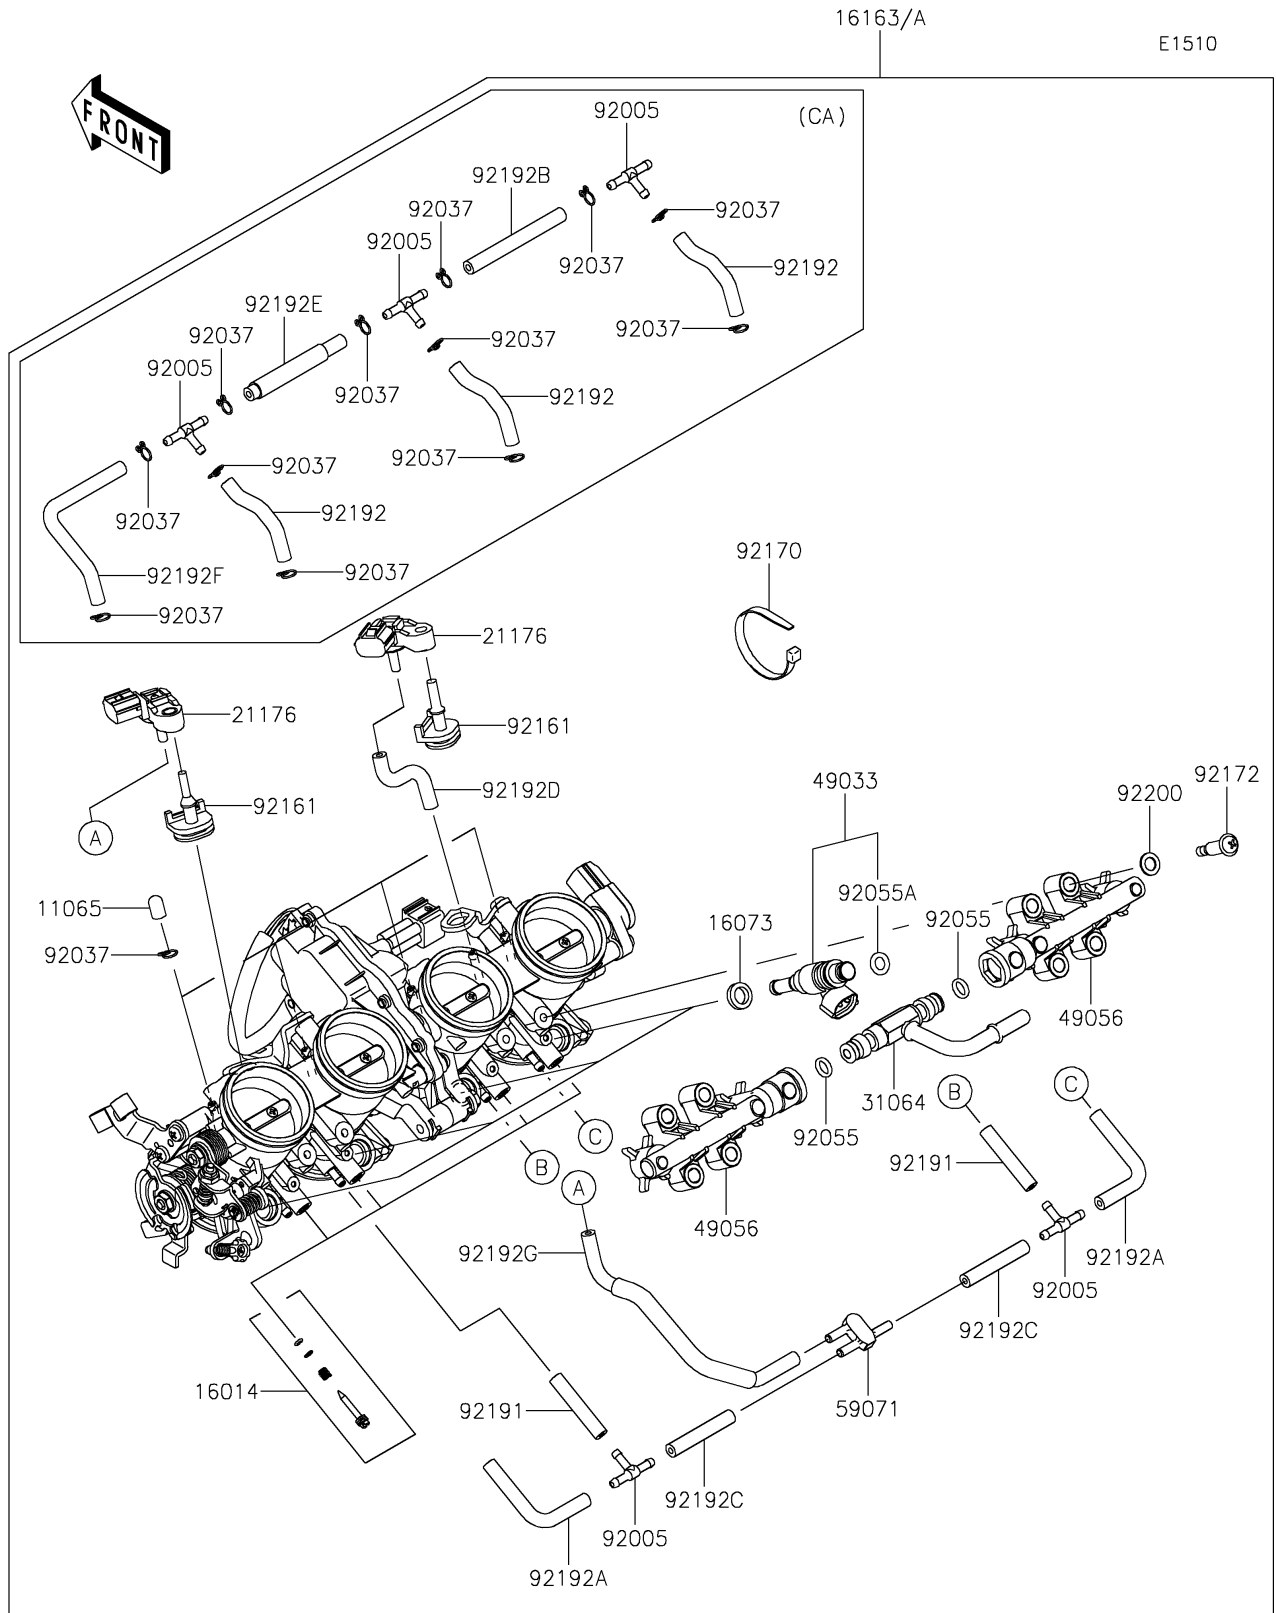

2024 Z900 SE ABS PARTS DIAGRAM

Throttle

2024 Z900 SE ABS PARTS LIST

Throttle

ITEM NAME	PART NUMBER	QUANTITY
CAP (Ref # 11065)	11065-0072	4
SCREW-PILOT AIR (Ref # 16014)	16014-0017	4
INSULATOR,INJECTER (Ref # 16073)	16073-1123	4
THROTTLE-ASSY (Ref # 16163)	16163-1203	1
THROTTLE-ASSY (Ref # 16163A)	16163-1204	1
SENSOR,PRESSURE (Ref # 21176)	21176-0906	2
PIPE-COMP (Ref # 31064)	31064-0692	1
NOZZLE-INJECTION (Ref # 49033)	49033-0034	4
PIPE-INJECTION (Ref # 49056)	49056-0049	2
JOINT (Ref # 59071)	59071-0022	1
FITTING (Ref # 92005)	92005-1380	5
CLAMP,TUBE (Ref # 92037)	92037-1124	12
RING-O (Ref # 92055)	92055-0761	2
RING-O,REGULATOR-FUEL (Ref # 92055A)	92055-2187	4
DAMPER (Ref # 92161)	92161-0673	2
CLAMP (Ref # 92170)	92170-3749	1
SCREW,PIPE INJECTION (Ref # 92172)	92172-0828	4
TUBE,3.2X7.4X40 (Ref # 92191)	92191-1551	2
TUBE,3.5X7.5X55 (Ref # 92192)	92192-1349	3
TUBE,3.2X7.4X75 (Ref # 92192A)	92192-1446	2
TUBE,3.5X7.5X70 (Ref # 92192B)	92192-1447	1
TUBE,3.2X7.4X45 (Ref # 92192C)	92192-1617	2
TUBE,3.2X7.4X55 (Ref # 92192D)	92192-1802	1
TUBE,3.5X7.5X70 (Ref # 92192E)	92192-1803	1
TUBE,3.5X7.5X115 (Ref # 92192F)	92192-1804	1
TUBE,3.2X7.4X175 (Ref # 92192G)	92192-1805	1
WASHER (Ref # 92200)	92200-3807	4
FITTING (Ref # 92005)	92005-1380	2
CLAMP,TUBE (Ref # 92037)	92037-1124	4