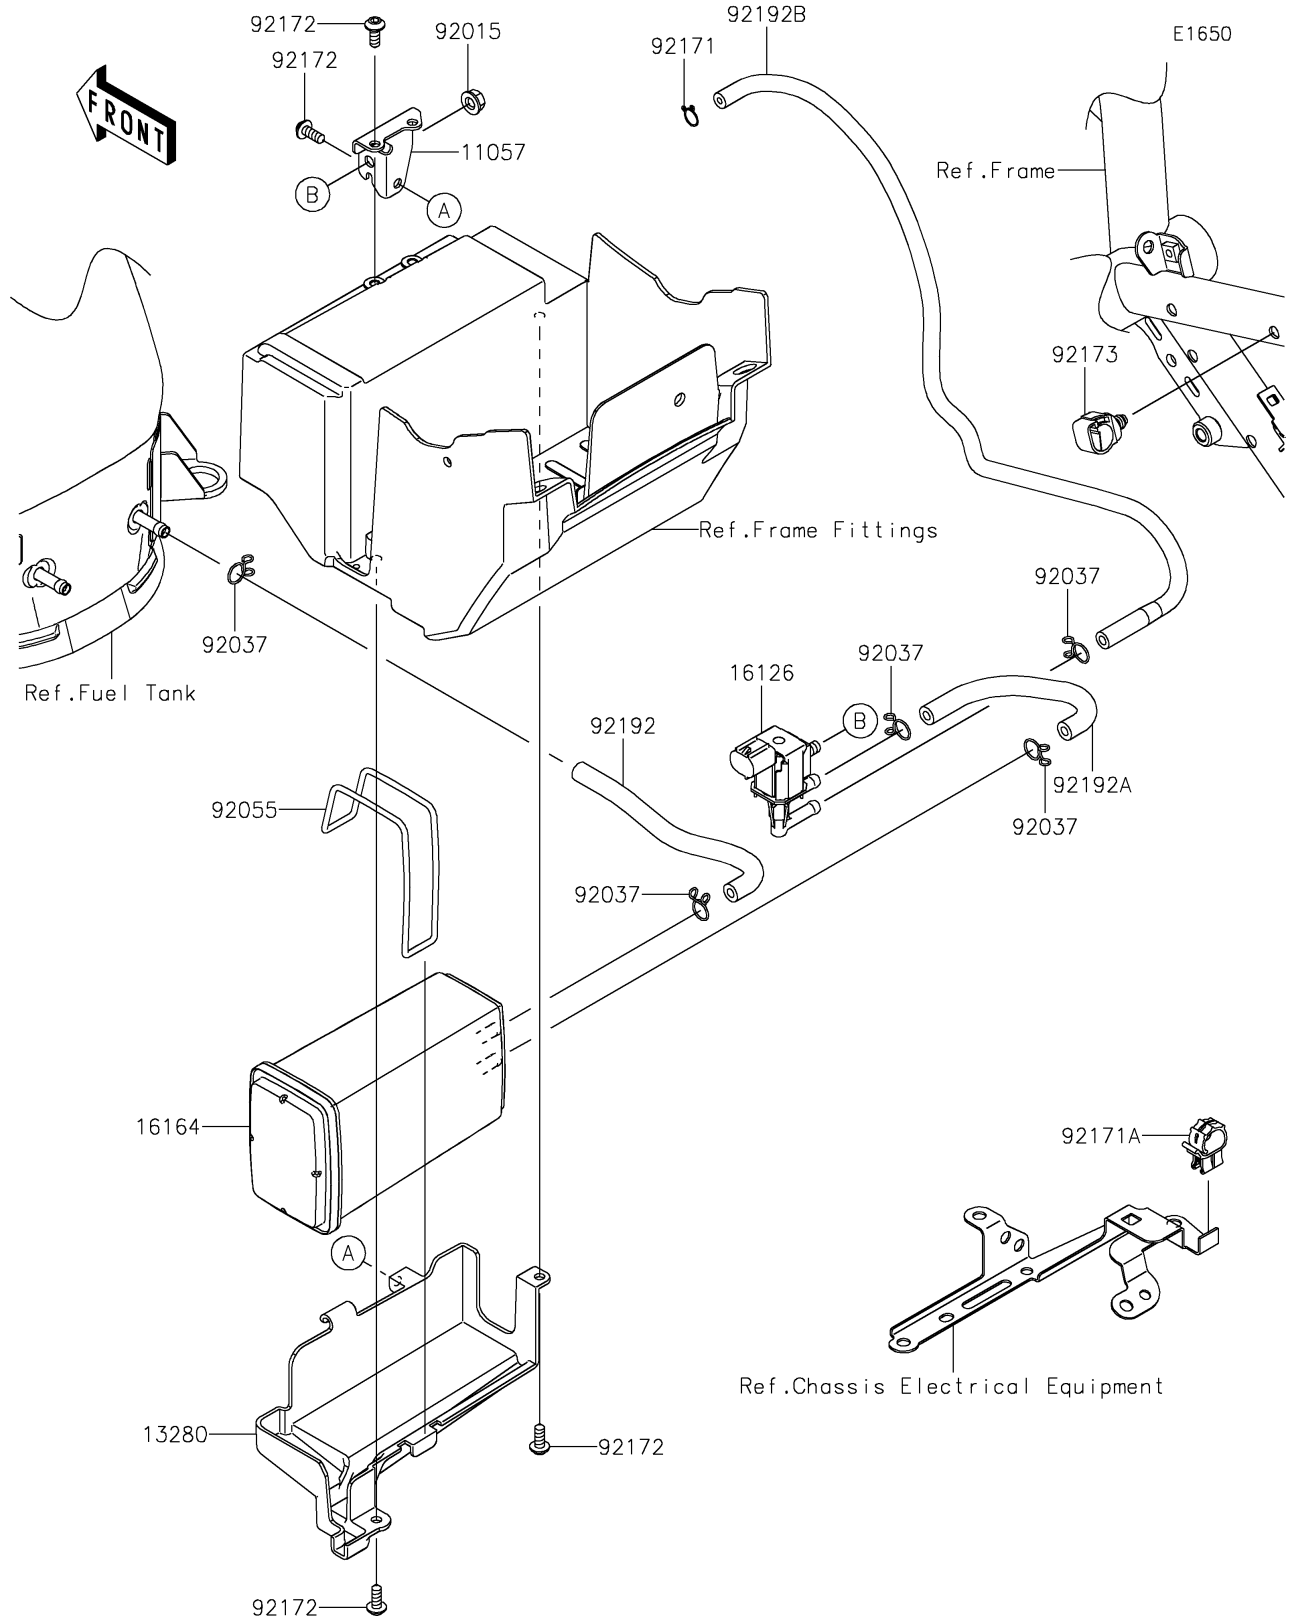

2024 Z900 SE PARTS DIAGRAM

Fuel Evaporative System(CA)

2024 Z900 SE PARTS LIST

Fuel Evaporative System(CA)

ITEM NAME	PART NUMBER	QUANTITY
BRACKET,PCV (Ref # 11057)	11057-0286	1
HOLDER,CANISTER (Ref # 13280)	13280-0880	1
VALVE,PCV (Ref # 16126)	16126-0740	1
CANISTER (Ref # 16164)	16164-0012	1
NUT,FLANGED,6MM (Ref # 92015)	92015-1367	1
CLAMP,TUBE (Ref # 92037)	92037-147	5
RING-O,104.4X3.1 (Ref # 92055)	92055-1020	1
CLAMP (Ref # 92171)	92171-0573	1
CLAMP,EDGE CLIP (Ref # 92171A)	92171-1722	1
SCREW,SOCKET,5X14 (Ref # 92172)	92172-0823	5
CLAMP,12MM DIA. (Ref # 92173)	92173-0736	1
TUBE,CANISTER-TANK (Ref # 92192)	92192-1690	1
TUBE,PCV-CANISTER (Ref # 92192A)	92192-1691	1
TUBE,PCV-THROTTLE BODY (Ref # 92192B)	92192-1779	1