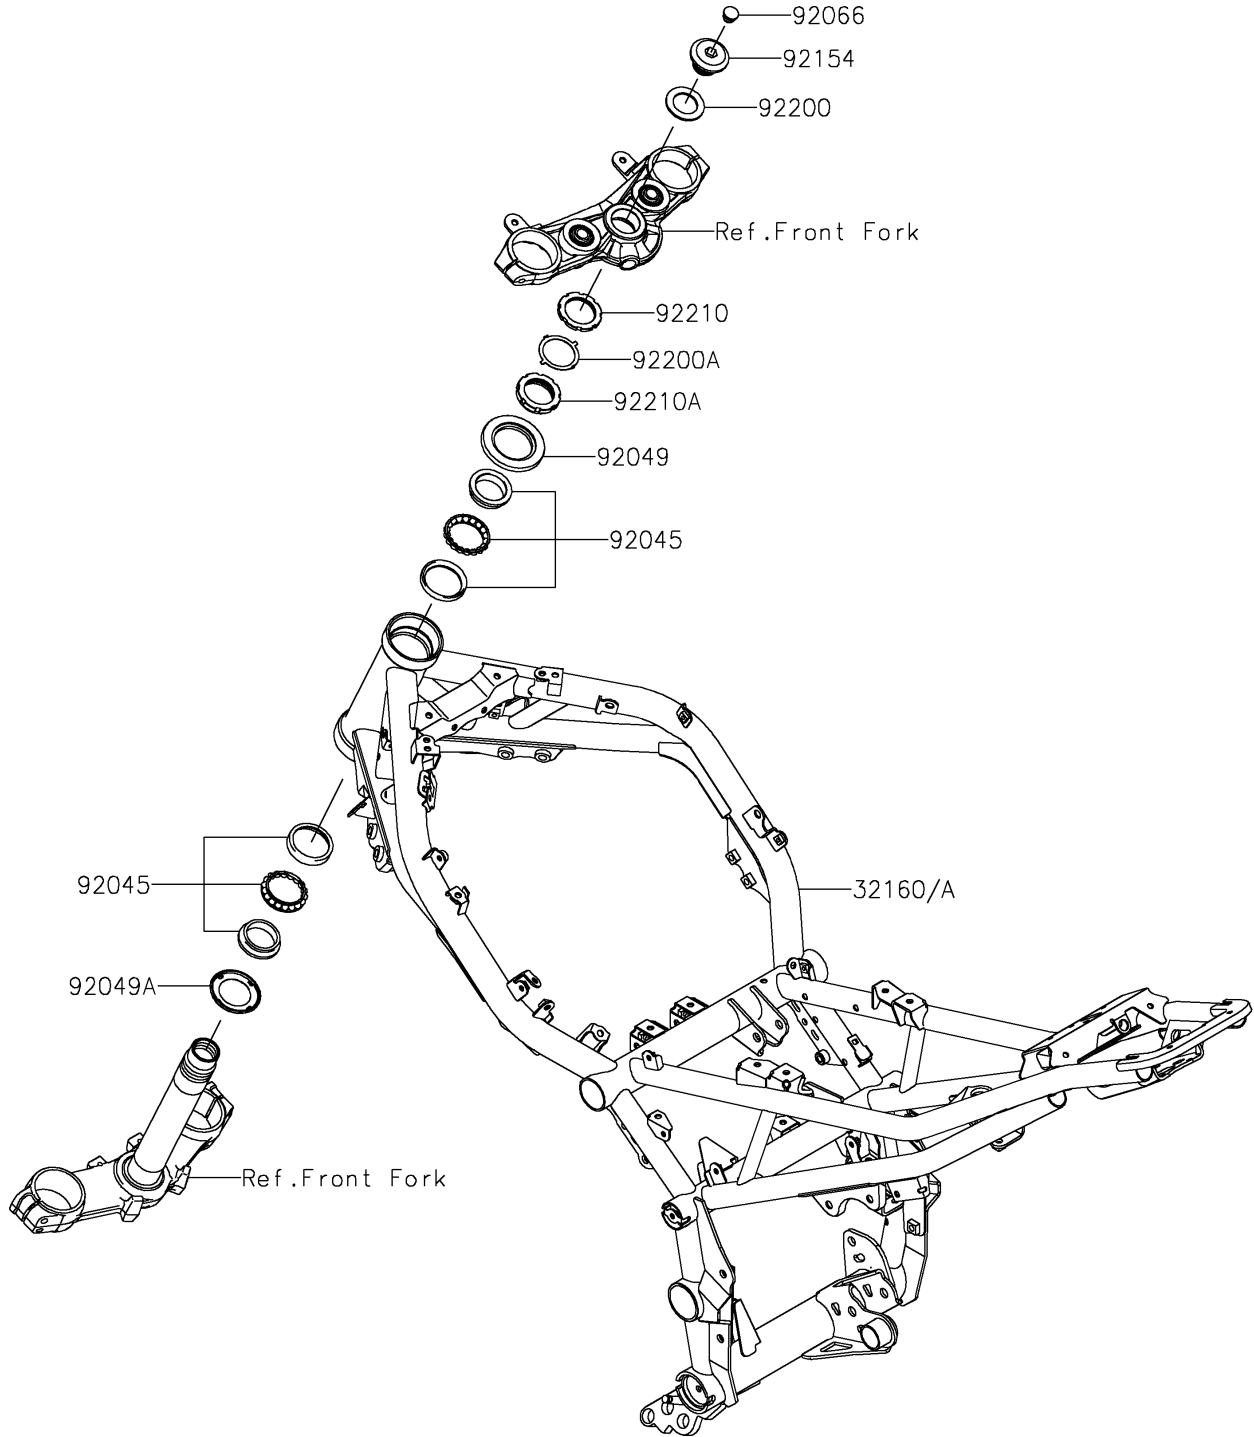

2024 Z900 SE PARTS DIAGRAM

Frame

F2120

2024 Z900 SE PARTS LIST

Frame

| ITEM NAME | PART NUMBER | QUANTITY |
|---|----------------|----------|
| FRAME-COMP,F.S.BLACK (Ref # 32160) | 32160-1920-18R | 1 |
| FRAME-COMP,G.B.GREEN (Ref # 32160A) | 32160-1920-46Y | 1 |
| BEARING-BALL,SF07A17PX1V1 (Ref # 92045) | 92045-1384 | 2 |
| SEAL-OIL (Ref # 92049) | 92049-0131 | 1 |
| SEAL-OIL (Ref # 92049A) | 92049-0137 | 1 |
| PLUG (Ref # 92066) | 92066-0981 | 1 |
| BOLT,26MM (Ref # 92154) | 92154-4351 | 1 |
| WASHER,27X42X2.3 (Ref # 92200) | 92200-0753 | 1 |
| WASHER (Ref # 92200A) | 92200-0781 | 1 |
| NUT,STEERING STEM,35MM (Ref # 92210) | 92210-0534 | 1 |
| NUT,STEERING STEM,35MM (Ref # 92210A) | 92210-0535 | 1 |