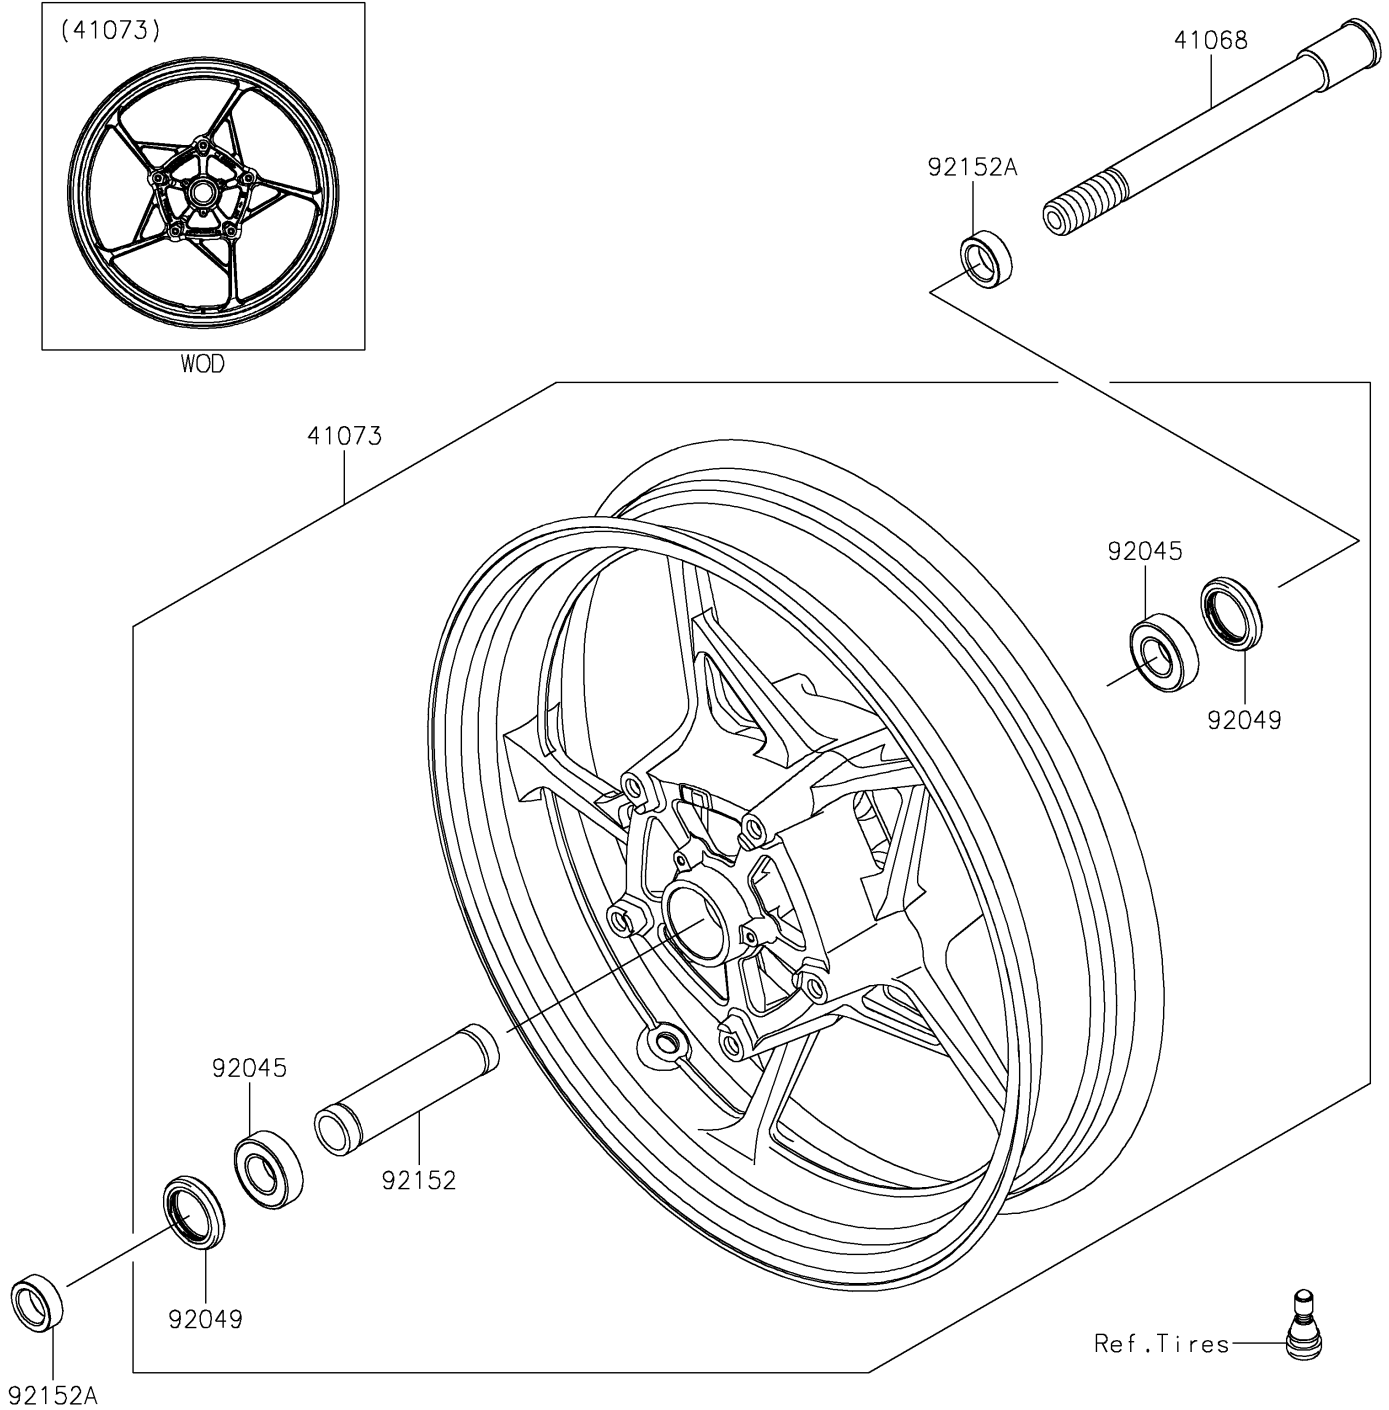

2023 Z900 SE PARTS DIAGRAM

Front Wheel

F2230

WOD

2023 Z900 SE PARTS LIST

Front Wheel

ITEM NAME	PART NUMBER	QUANTITY
AXLE,FR,20X199 (Ref # 41068)	41068-0618	1
WHEEL-ASSY,FR,G.BLACK (Ref # 41073)	41073-0713-QT	1
BEARING-BALL,20X42X12 (Ref # 92045)	92045-0820	2
SEAL-OIL,BJN30427 (Ref # 92049)	92049-0130	2
COLLAR,20.2X27.2X115 (Ref # 92152)	92152-2227	1
COLLAR,20X30X10.5 (Ref # 92152A)	92152-2249	2