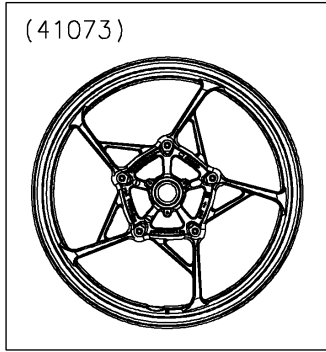

2023 Z900 SE PARTS DIAGRAM

Front Wheel

F2230

WOD

2023 Z900 SE PARTS LIST

Front Wheel

ITEM NAME	PART NUMBER	QUANTITY
AXLE,FR,20X199 (Ref # 41068)	41068-0618	1
WHEEL-ASSY,FR,G.BLACK (Ref # 41073)	41073-0713-QT	1
BEARING-BALL,20X42X12 (Ref # 92045)	92045-0820	2
SEAL-OIL,BJN30427 (Ref # 92049)	92049-0130	2
COLLAR,20.2X27.2X115 (Ref # 92152)	92152-2227	1
COLLAR,20X30X10.5 (Ref # 92152A)	92152-2249	2