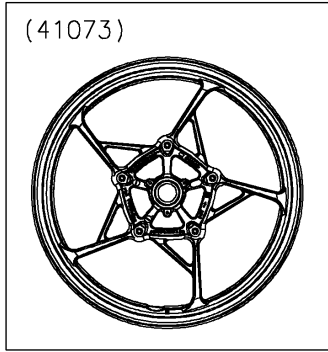

# 2024 Z900 SE ABS PARTS DIAGRAM

Front Wheel

F2230

WOD

## 2024 Z900 SE ABS PARTS LIST

### Front Wheel

ITEM NAME	PART NUMBER	QUANTITY
AXLE,FR,20X199 (Ref # 41068)	41068-0618	1
WHEEL-ASSY,FR,G.BLACK (Ref # 41073)	41073-0713-QT	1
BEARING-BALL,20X42X12 (Ref # 92045)	92045-0820	2
SEAL-OIL,BJN30427 (Ref # 92049)	92049-0130	2
COLLAR,20.2X27.2X115 (Ref # 92152)	92152-2227	1
COLLAR,20X30X10.5 (Ref # 92152A)	92152-2249	2