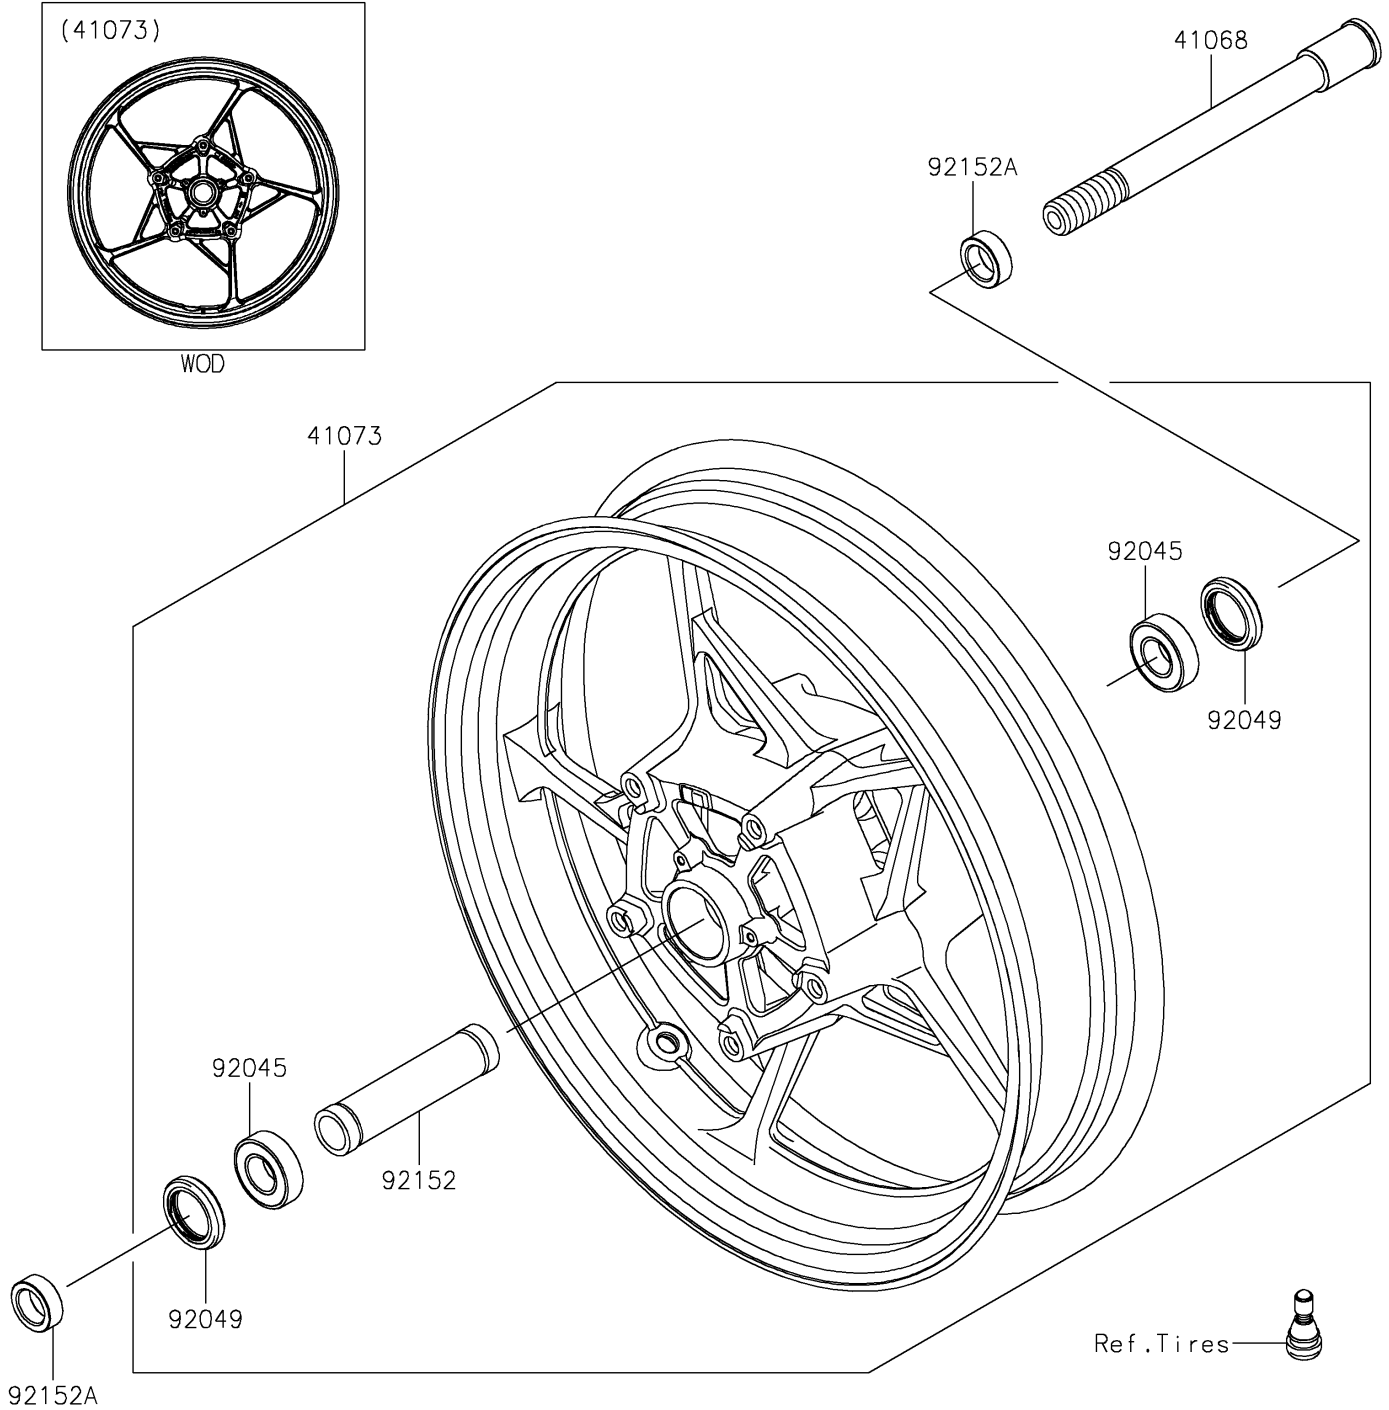

# 2024 Z900 SE ABS PARTS DIAGRAM

Front Wheel

F2230

WOD

## 2024 Z900 SE ABS PARTS LIST

### Front Wheel

ITEM NAME	PART NUMBER	QUANTITY
AXLE,FR,20X199 (Ref # 41068)	41068-0618	1
WHEEL-ASSY,FR,G.BLACK (Ref # 41073)	41073-0713-QT	1
BEARING-BALL,20X42X12 (Ref # 92045)	92045-0820	2
SEAL-OIL,BJN30427 (Ref # 92049)	92049-0130	2
COLLAR,20.2X27.2X115 (Ref # 92152)	92152-2227	1
COLLAR,20X30X10.5 (Ref # 92152A)	92152-2249	2