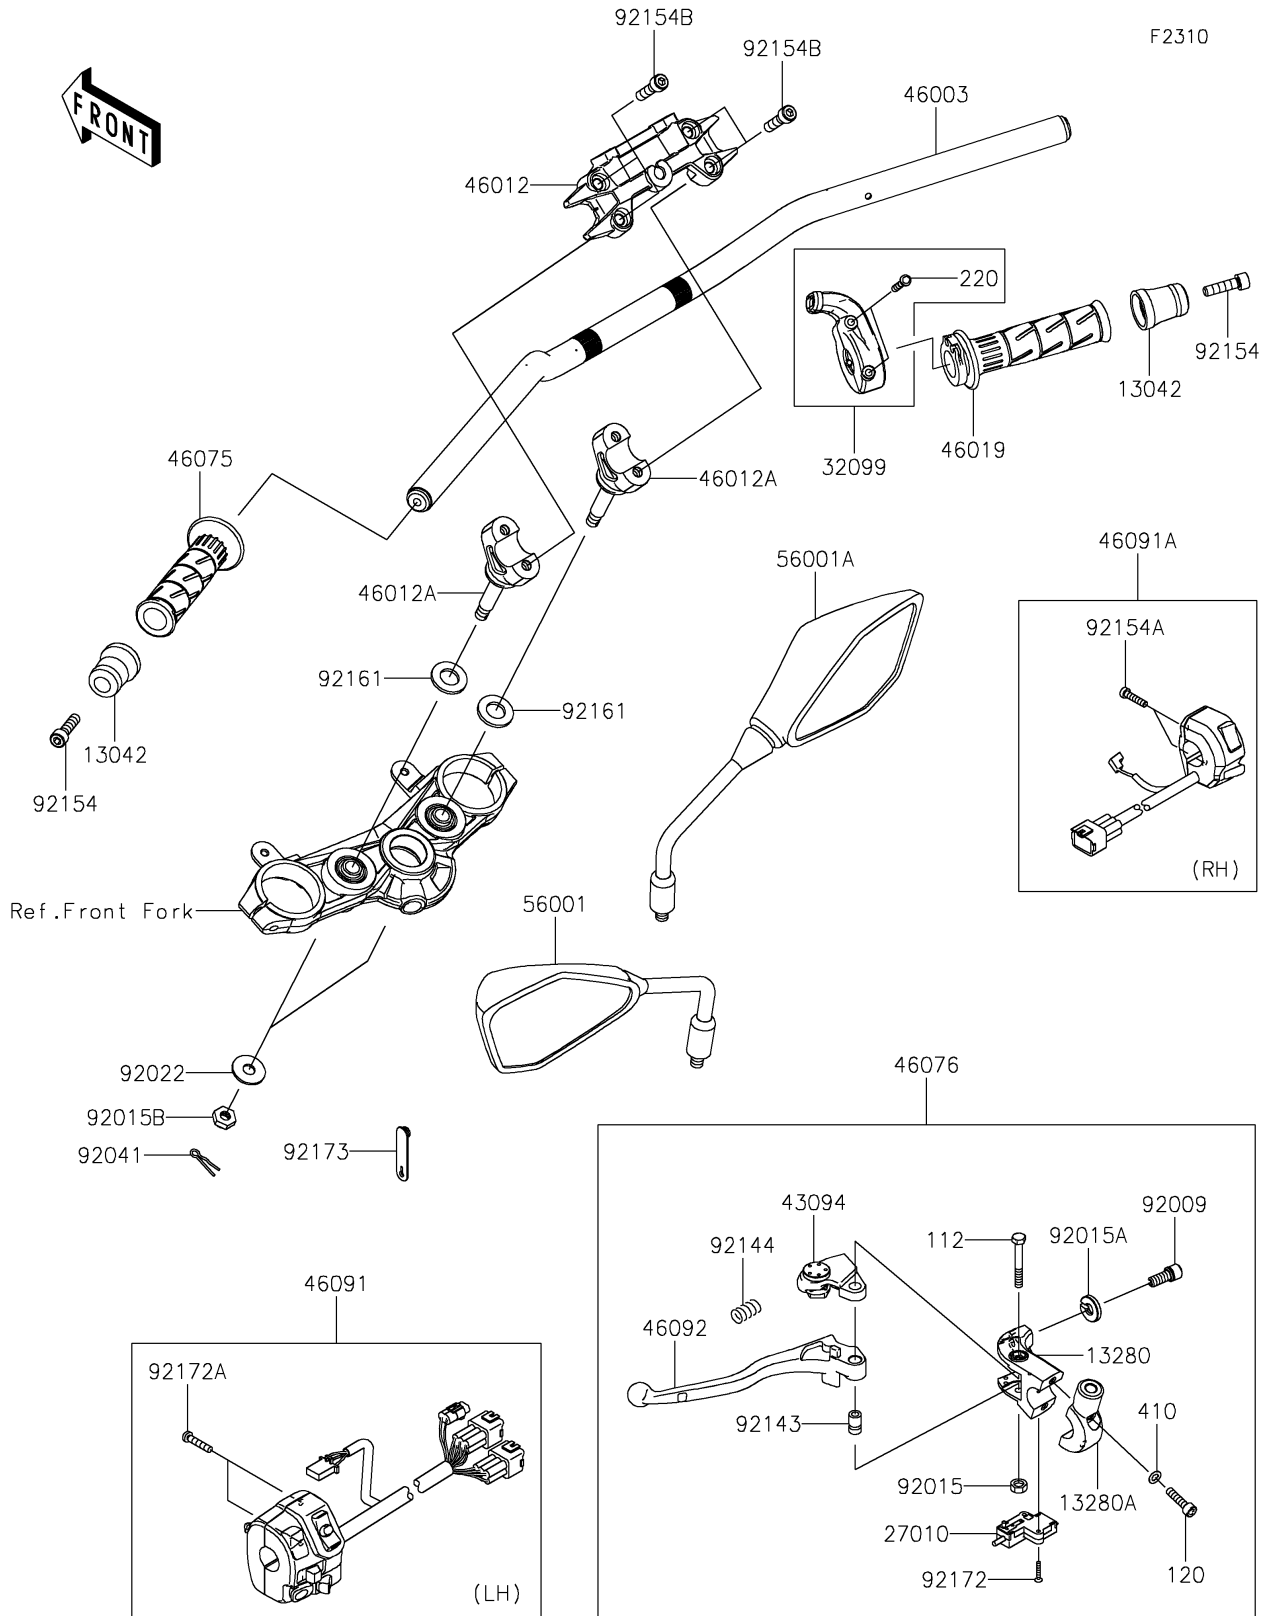

2023 Z900 SE PARTS DIAGRAM

Handlebar

2023 Z900 SE PARTS LIST

Handlebar

ITEM NAME	PART NUMBER	QUANTITY
WEIGHT,HANDLE (Ref # 13042)	13042-5024	2
HOLDER,CLUTCH LEVER (Ref # 13280)	13280-0306	1
HOLDER,CLUTCH LEVER (Ref # 13280A)	13280-0307	1
SWITCH,CLUTCH (Ref # 27010)	27010-0849	1
CASE,THROTTLE (Ref # 32099)	32099-0049	1
ADJUSTER (Ref # 43094)	43094-0009	1
HANDLE,F.S.BLACK (Ref # 46003)	46003-0782-18R	1
HOLDER-HANDLE,UPP,F.S.BLACK (Ref # 46012)	46012-0396-18R	1
HOLDER-HANDLE,LWR,F.S.BLACK (Ref # 46012A)	46012-0411-18R	2
GRIP-ASSY,THROTTLE (Ref # 46019)	46019-0060	1
GRIP,HANDLE,LH (Ref # 46075)	46075-0564	1
LEVER-ASSY-GRIP,CLUTCH (Ref # 46076)	46076-0122	1
HOUSING-ASSY-CONTROL,LH (Ref # 46091)	46091-0492	1
HOUSING-ASSY-CONTROL,RH (Ref # 46091A)	46091-0546	1
LEVER-GRIP,CLUTCH (Ref # 46092)	46092-0569	1
MIRROR-ASSY,LH (Ref # 56001)	56001-0299	1
MIRROR-ASSY,RH (Ref # 56001A)	56001-0300	1
SCREW,CABLE ADJUST,8MM,BLACK (Ref # 92009)	92009-1134	1
NUT,LOCK,6MM,BLACK (Ref # 92015)	92015-1191	1
NUT,CABLE ADJUST LOCK,8MM,BLK (Ref # 92015A)	92015-1197	1
NUT,LOCK,10MM (Ref # 92015B)	92015-1962	2
WASHER,10.2X28X2 (Ref # 92022)	92022-1088	2
COTTER,8MM (Ref # 92041)	92041-1060	2
COLLAR (Ref # 92143)	92143-1379	1
SPRING (Ref # 92144)	92144-1467	1
BOLT,SOCKET,8X30 (Ref # 92154)	92154-0440	2
BOLT,5X22 (Ref # 92154A)	92154-2483	2
BOLT,SOCKET,8X30 (Ref # 92154B)	92154-2683	4
DAMPER (Ref # 92161)	92161-0037	2

2023 Z900 SE PARTS LIST

Handlebar

ITEM NAME	PART NUMBER	QUANTITY
SCREW,3X16 (Ref # 92172)	92172-0183	2
SCREW-PAN-CROS,5X25 (Ref # 92172A)	92172-1140	2
CLAMP (Ref # 92173)	92173-2198	1
BOLT-UPSET,6X45 (Ref # 112)	112BB0645	1
BOLT-SOCKET,6X25 (Ref # 120)	120CB0625	2
SCREW-PAN-CROS,5X35 (Ref # 220)	220AB0535	2
WASHER-PLAIN-SMALL,6MM (Ref # 410)	410AB0600	2