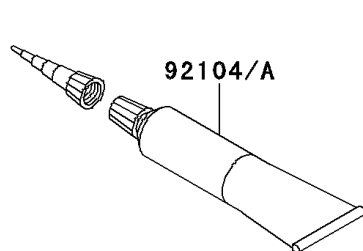

# 2012 KLX® 250S PARTS DIAGRAM

Owner's Tools

F2810

### Owner's Tools

ITEM NAME	PART NUMBER	QUANTITY
TOOL-KIT (Ref # 56007A)	56007-0093	1
BAG,TOOL (Ref # 56008A)	56008-0036	1
GASKET-LIQUID,TB1211,WHITE (Ref # 56019)	56019-120	1
GASKET-LIQUID,TB1211F,CLEAR (Ref # 92104)	92104-0004	1
GASKET-LIQUID,TB1216B,BLACK (Ref # 92104A)	92104-1064	1
TOOL-DRIVER,#2PHILLIPS&SLOT (Ref # 92107A)	92107-0019	1
TOOL-WRENCH,BOX,8X10 (Ref # 92110F)	92110-0049	1
TOOL-WRENCH,OPEN END,14X17 (Ref # 92110G)	92110-0057	1
TOOL-WRENCH,OPEN END,10X12 (Ref # 92110H)	92110-0062	1
TOOL-WRENCH,BOX,16MM (Ref # 92110I)	92110-0063	1
TOOL-WRENCH,BOX END,22MM (Ref # 92110J)	92110-0064	1
TOOL-WRENCH,BOX END,27MM (Ref # 92110K)	92110-0065	1
TOOL-BAR,WRENCH (Ref # 92111A)	92111-0008	1
TOOL-PLIERS (Ref # 92112A)	92112-0007	1