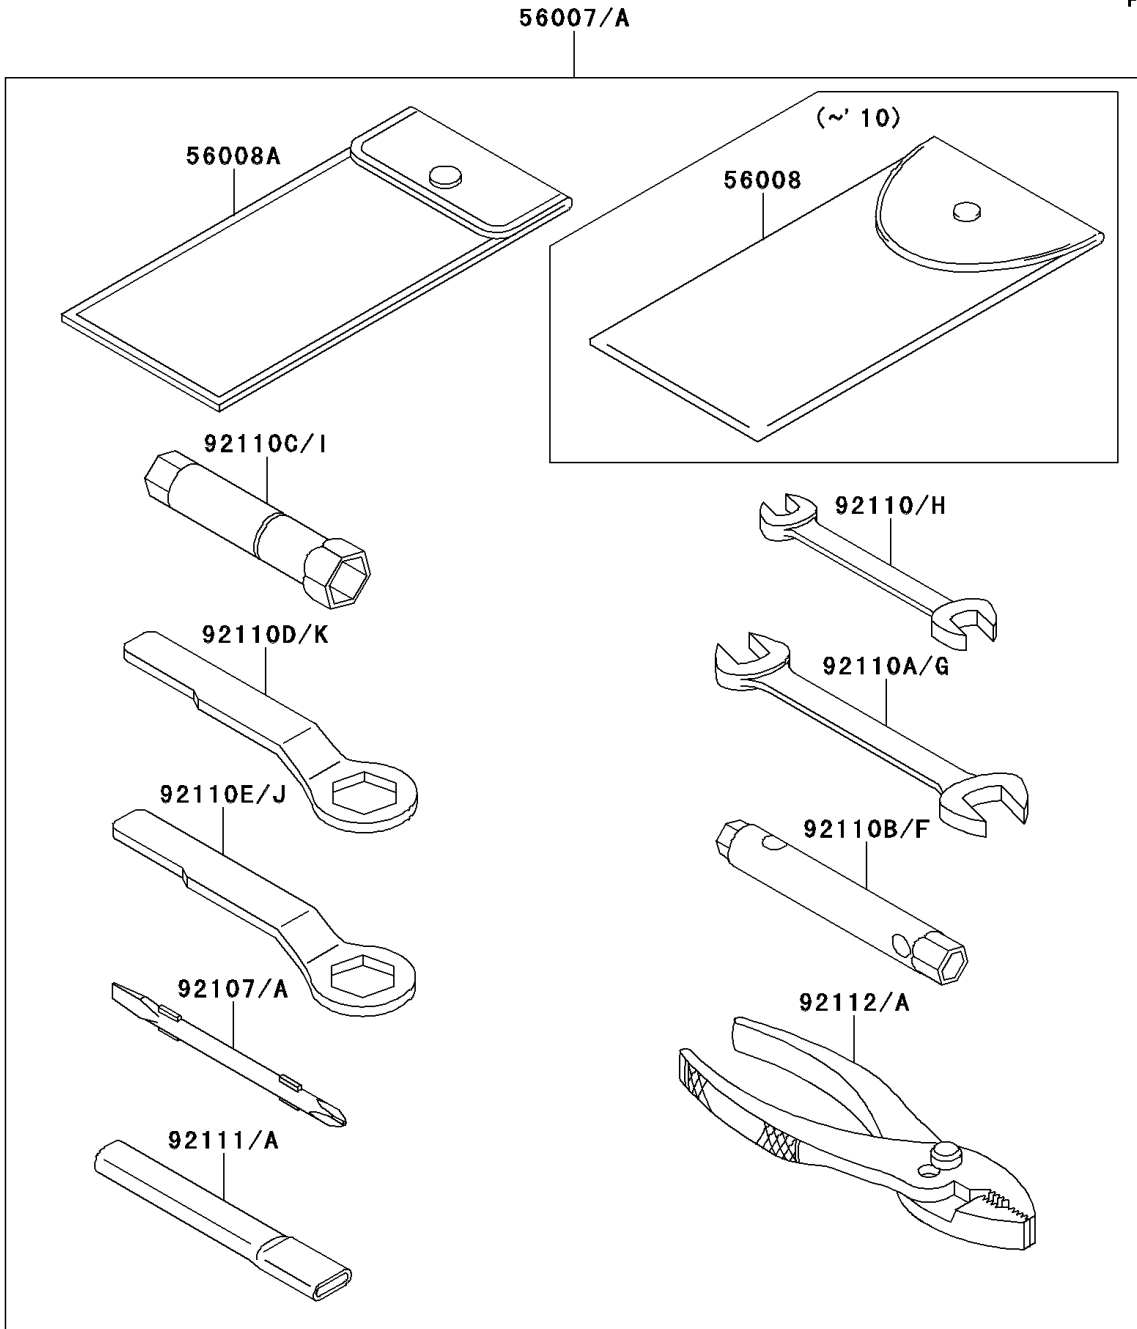

# 2012 KLX® 250S PARTS DIAGRAM

Owner's Tools

F2810

## 2012 KLX® 250S PARTS LIST

### Owner's Tools

ITEM NAME	PART NUMBER	QUANTITY
TOOL-KIT (Ref # 56007A)	56007-0093	1
BAG,TOOL (Ref # 56008A)	56008-0036	1
GASKET-LIQUID,TB1211,WHITE (Ref # 56019)	56019-120	1
GASKET-LIQUID,TB1211F,CLEAR (Ref # 92104)	92104-0004	1
GASKET-LIQUID,TB1216B,BLACK (Ref # 92104A)	92104-1064	1
TOOL-DRIVER,#2PHILLIPS&SLOT (Ref # 92107A)	92107-0019	1
TOOL-WRENCH,BOX,8X10 (Ref # 92110F)	92110-0049	1
TOOL-WRENCH,OPEN END,14X17 (Ref # 92110G)	92110-0057	1
TOOL-WRENCH,OPEN END,10X12 (Ref # 92110H)	92110-0062	1
TOOL-WRENCH,BOX,16MM (Ref # 92110I)	92110-0063	1
TOOL-WRENCH,BOX END,22MM (Ref # 92110J)	92110-0064	1
TOOL-WRENCH,BOX END,27MM (Ref # 92110K)	92110-0065	1
TOOL-BAR,WRENCH (Ref # 92111A)	92111-0008	1
TOOL-PLIERS (Ref # 92112A)	92112-0007	1