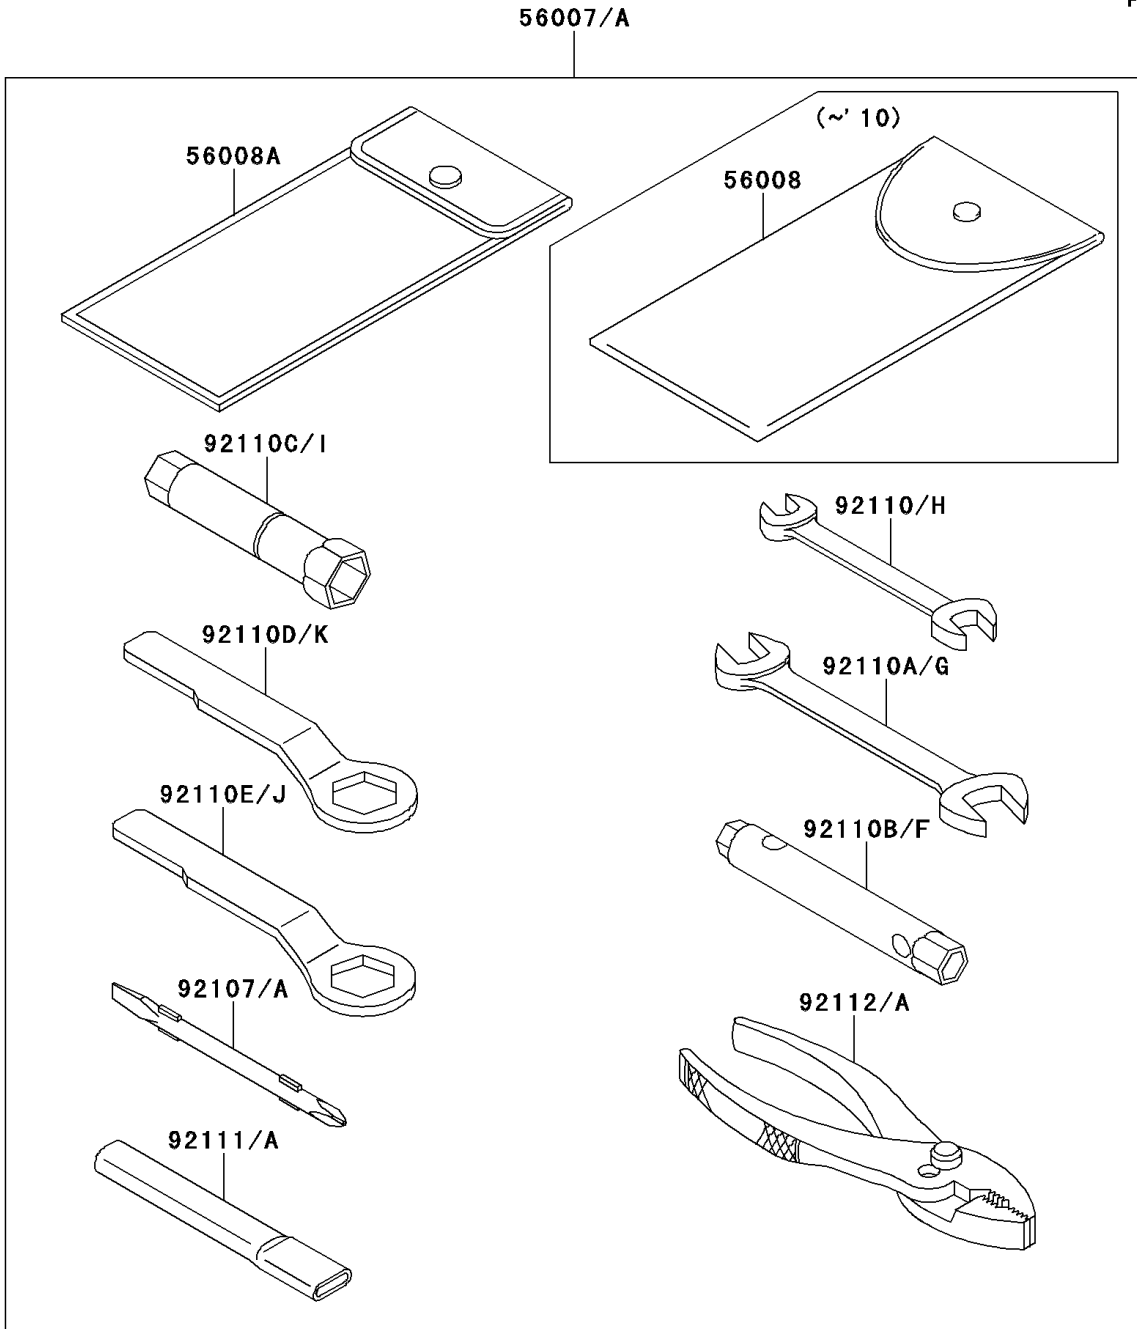

2013 KLX® 250S PARTS DIAGRAM

Owner's Tools

F2810

2013 KLX® 250S PARTS LIST

Owner's Tools

ITEM NAME	PART NUMBER	QUANTITY
TOOL-KIT (Ref # 56007A)	56007-0093	1
BAG,TOOL (Ref # 56008A)	56008-0036	1
GASKET-LIQUID,TB1211,WHITE (Ref # 56019)	56019-120	1
GASKET-LIQUID,TB1211F,CLEAR (Ref # 92104)	92104-0004	1
GASKET-LIQUID,TB1216B,BLACK (Ref # 92104A)	92104-1064	1
TOOL-DRIVER,#2PHILLIPS&SLOT (Ref # 92107A)	92107-0019	1
TOOL-WRENCH,BOX,8X10 (Ref # 92110F)	92110-0049	1
TOOL-WRENCH,OPEN END,14X17 (Ref # 92110G)	92110-0057	1
TOOL-WRENCH,OPEN END,10X12 (Ref # 92110H)	92110-0062	1
TOOL-WRENCH,BOX,16MM (Ref # 92110I)	92110-0063	1
TOOL-WRENCH,BOX END,22MM (Ref # 92110J)	92110-0064	1
TOOL-WRENCH,BOX END,27MM (Ref # 92110K)	92110-0065	1
TOOL-BAR,WRENCH (Ref # 92111A)	92111-0008	1
TOOL-PLIERS (Ref # 92112A)	92112-0007	1