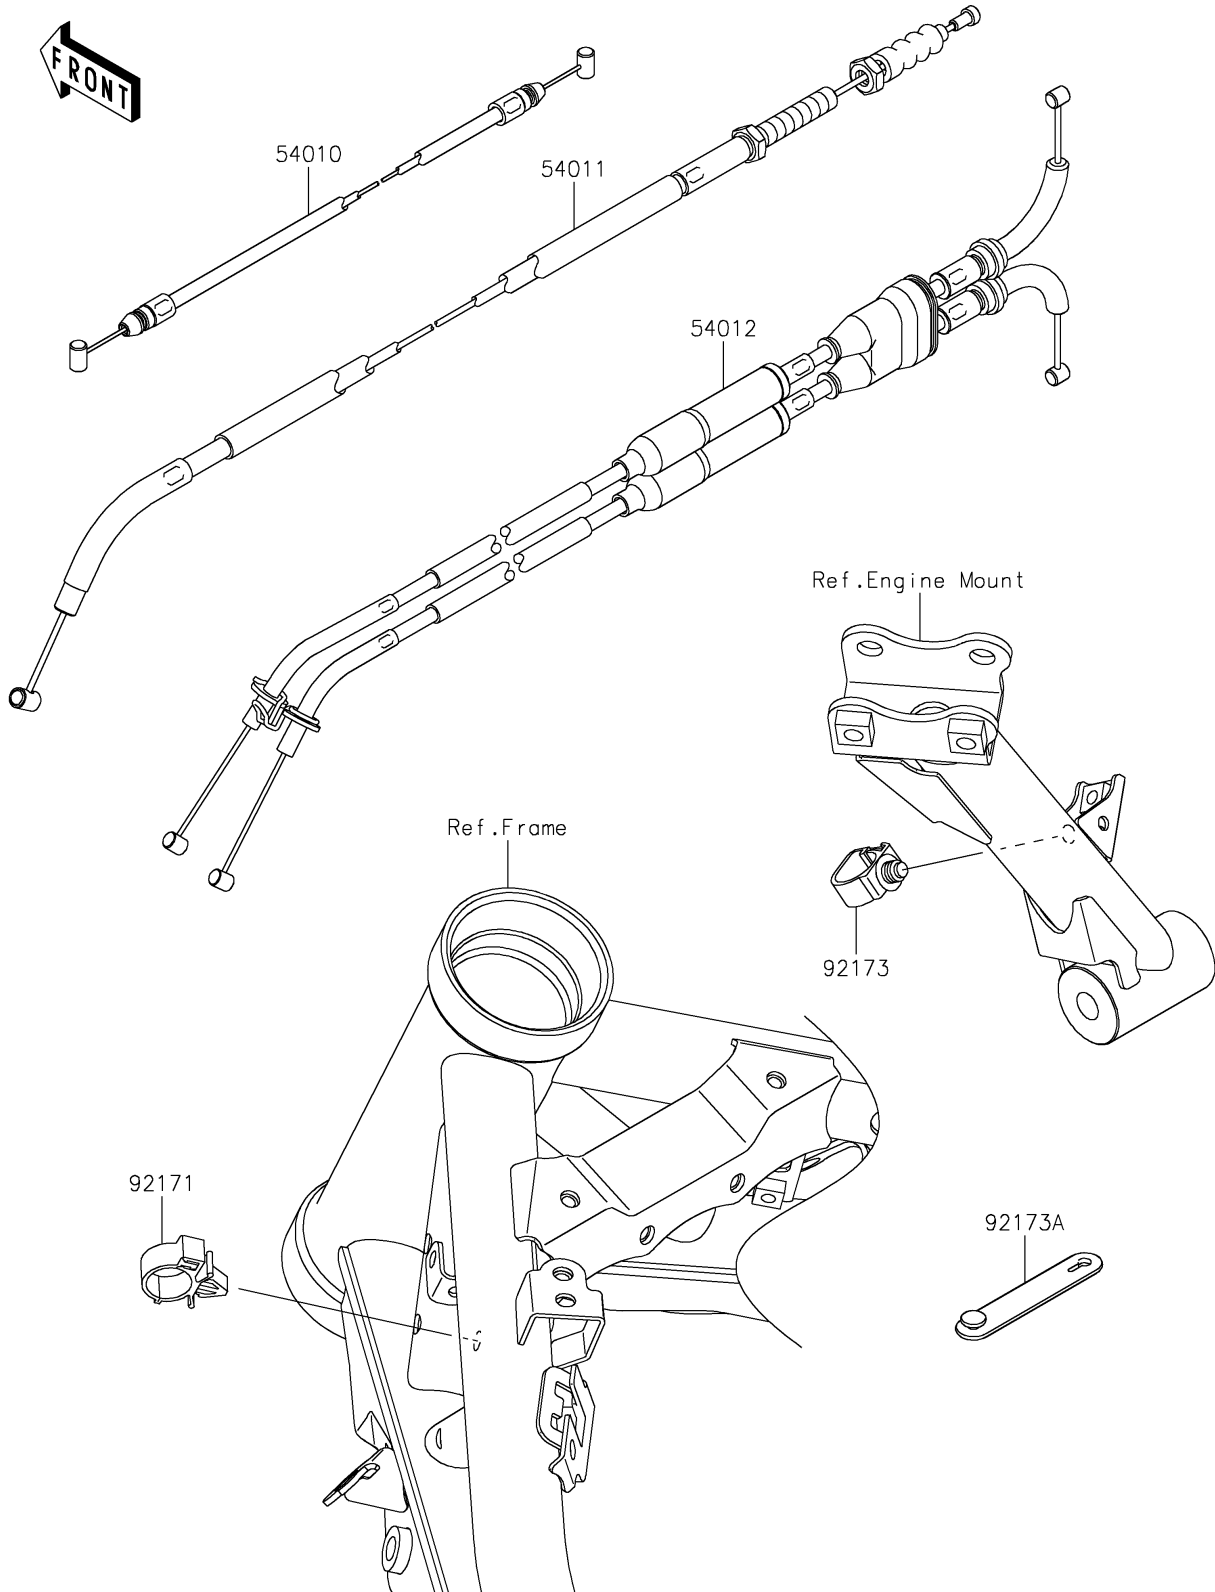

2024 Z900 SE ABS PARTS DIAGRAM

Cables

F2540

2024 Z900 SE ABS PARTS LIST

Cables

ITEM NAME	PART NUMBER	QUANTITY
CABLE,SEAT LOCK (Ref # 54010)	54010-0614	1
CABLE-CLUTCH (Ref # 54011)	54011-0644	1
CABLE-THROTTLE (Ref # 54012)	54012-0714	1
CLAMP (Ref # 92171)	92171-0782	1
CLAMP,HOLDER CLIP (Ref # 92173)	92173-0868	1
CLAMP (Ref # 92173A)	92173-2199	1