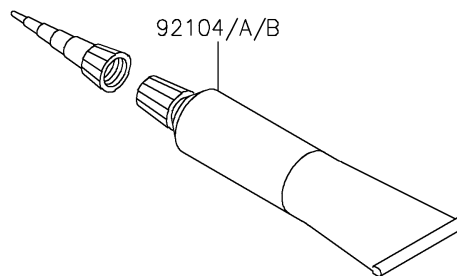

2024 Z900 SE ABS PARTS DIAGRAM

Owner's Tools

F2810

2024 Z900 SE ABS PARTS LIST

Owner's Tools

ITEM NAME	PART NUMBER	QUANTITY
TOOL-KIT (Ref # 56007)	56007-0171	1
BAG,TOOL (Ref # 56008)	56008-0036	1
GASKET-LIQUID,TB1211F,CLEAR (Ref # 92104)	92104-0004	1
GASKET-LIQUID,TB1216B,BLACK (Ref # 92104A)	92104-1064	1
GASKET-LIQUID,TB1207B,BLACK (Ref # 92104B)	92104-2068	1
GRIP-SCREW DRIVER (Ref # 92106)	92106-0004	1
TOOL-DRIVER,#2PHILLIPS&SLOT (Ref # 92107)	92107-0019	1
TOOL-WRENCH,OPEN END,14X17 (Ref # 92110)	92110-0057	1
TOOL-WRENCH,ALLEN,4MM (Ref # 92110A)	92110-0567	1
TOOL-WRENCH,ALLEN,5MM (Ref # 92110B)	92110-1015	1