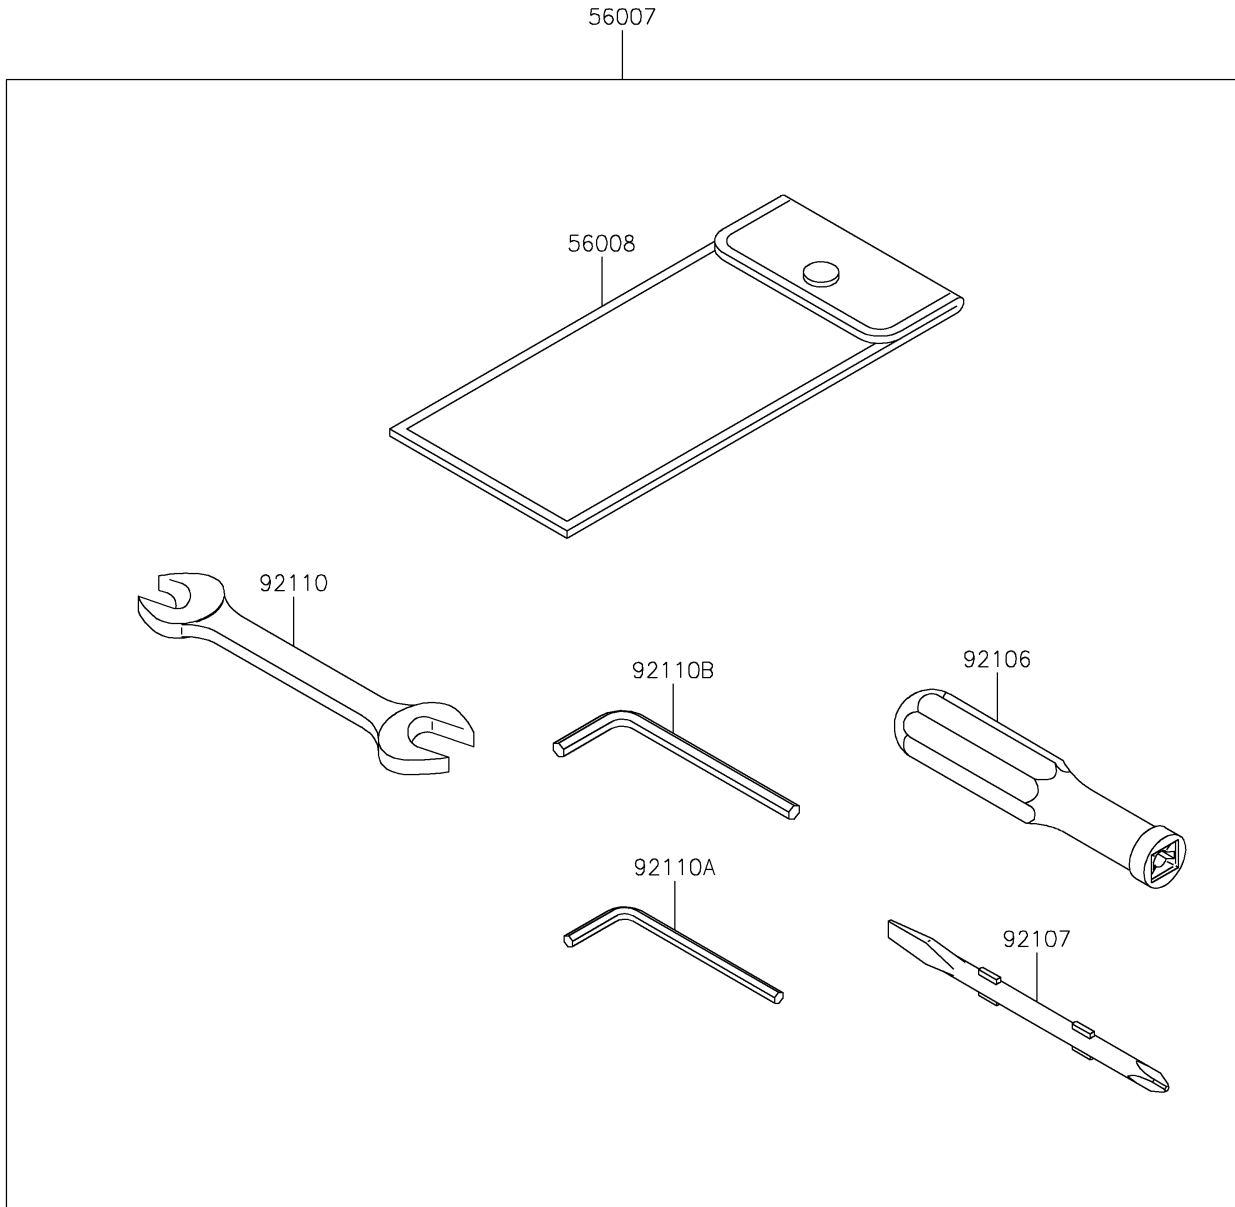

2024 Z900 SE ABS PARTS DIAGRAM

Owner's Tools

F2810

2024 Z900 SE ABS PARTS LIST

Owner's Tools

ITEM NAME	PART NUMBER	QUANTITY
TOOL-KIT (Ref # 56007)	56007-0171	1
BAG,TOOL (Ref # 56008)	56008-0036	1
GASKET-LIQUID,TB1211F,CLEAR (Ref # 92104)	92104-0004	1
GASKET-LIQUID,TB1216B,BLACK (Ref # 92104A)	92104-1064	1
GASKET-LIQUID,TB1207B,BLACK (Ref # 92104B)	92104-2068	1
GRIP-SCREW DRIVER (Ref # 92106)	92106-0004	1
TOOL-DRIVER,#2PHILLIPS&SLOT (Ref # 92107)	92107-0019	1
TOOL-WRENCH,OPEN END,14X17 (Ref # 92110)	92110-0057	1
TOOL-WRENCH,ALLEN,4MM (Ref # 92110A)	92110-0567	1
TOOL-WRENCH,ALLEN,5MM (Ref # 92110B)	92110-1015	1