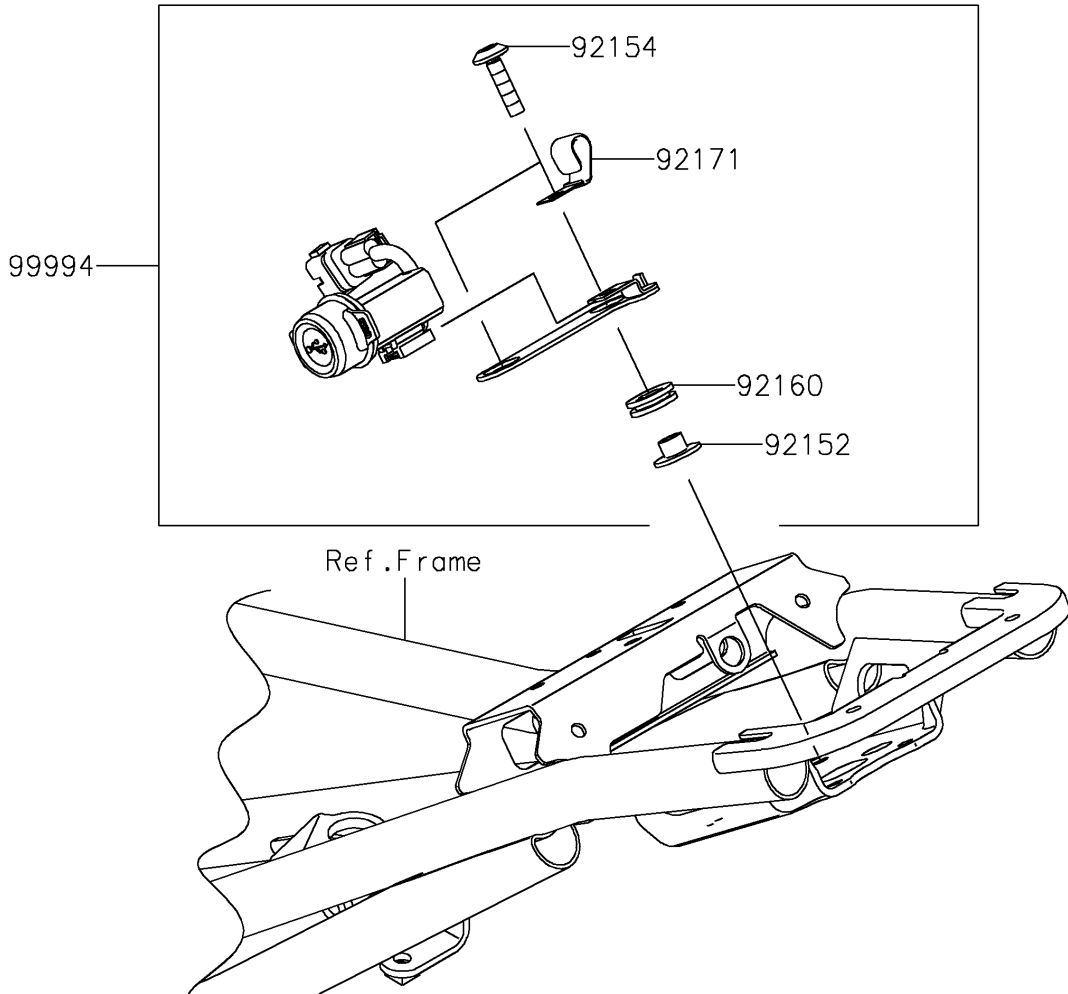

2024 Z900 SE ABS PARTS DIAGRAM

Accessory(USB Socket)

F2910B

2024 Z900 SE ABS PARTS LIST

Accessory(USB Socket)

ITEM NAME	PART NUMBER	QUANTITY
COLLAR (Ref # 92152)	92152-0181	2
BOLT,SOCKET,6X25 (Ref # 92154)	92154-1629	2
DAMPER (Ref # 92160)	92160-1278	2
CLAMP,L=60 (Ref # 92171)	92171-0652	1
USB-SOCKET KIT (Ref # 99994)	99994-1353	1