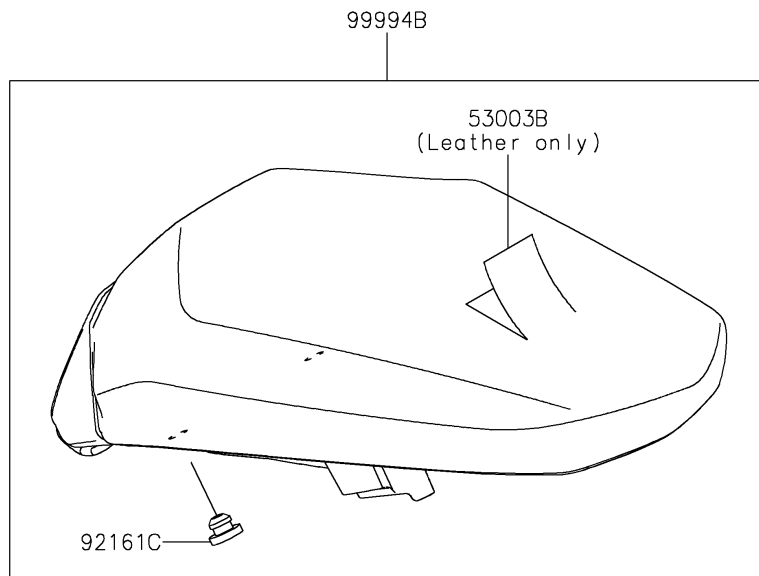

2023 Z900 SE PARTS DIAGRAM

Accessory(Seat)

F2910D

2023 Z900 SE PARTS LIST

Accessory(Seat)

ITEM NAME	PART NUMBER	QUANTITY
LEATHER,FR SEAT,BLACK (Ref # 53003)	53003-0432-MA	1
LEATHER,FR SEAT,BLACK (Ref # 53003A)	53003-0495-MA	1
LEATHER,RR SEAT,BLACK (Ref # 53003B)	53003-0510-MA	1
DAMPER,20X90X15 (Ref # 92161)	92161-1867	1
DAMPER,14X30X22 (Ref # 92161A)	92161-1969	2
DAMPER,14X30X14.5 (Ref # 92161B)	92161-1970	2
DAMPER (Ref # 92161C)	92161-2308	2
FR-LOW-SEAT (Ref # 99994)	99994-1347	1
FR-HIGH-SEAT (Ref # 99994A)	99994-1348	1
RR-HIGH-SEAT (Ref # 99994B)	99994-1489	1