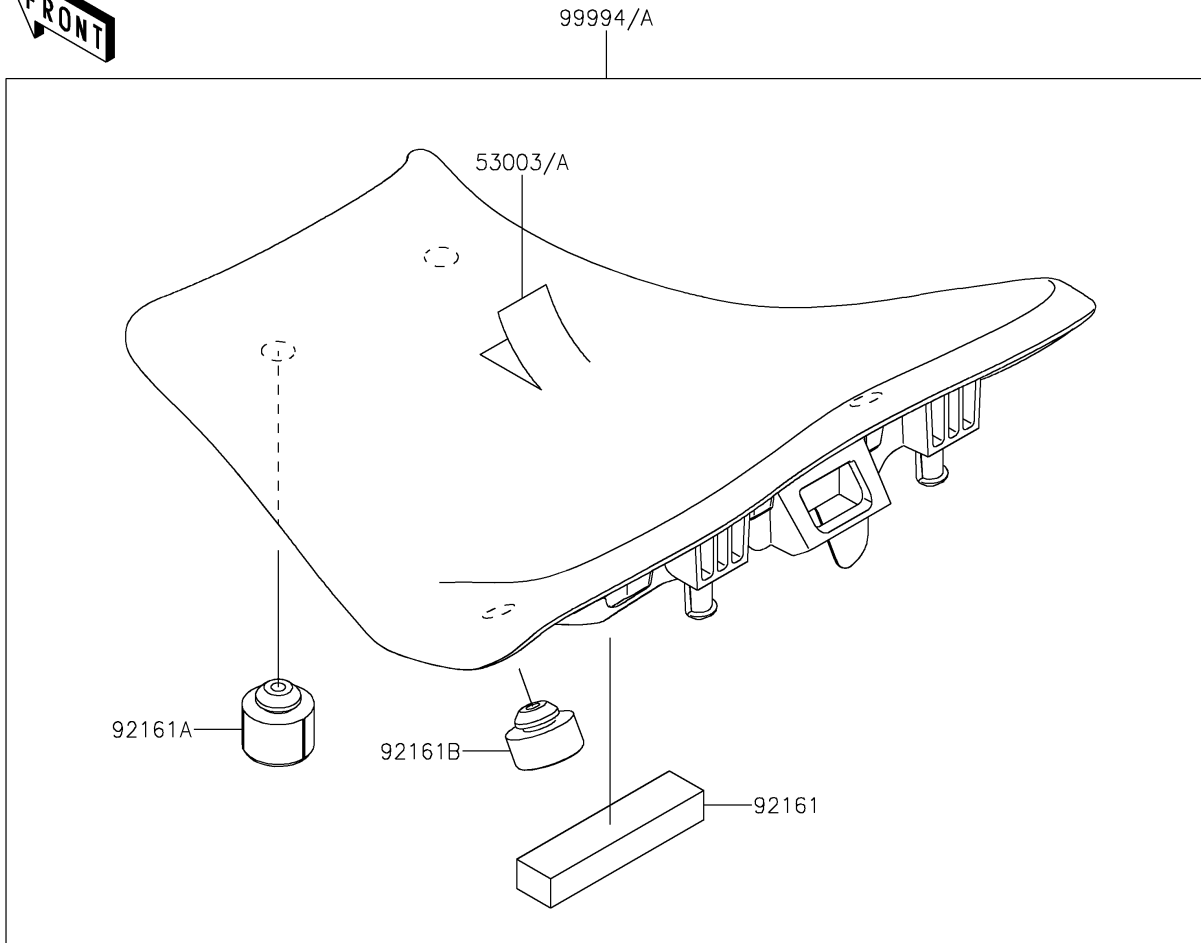

2023 Z900 SE PARTS DIAGRAM

Accessory(Seat)

F2910D

2023 Z900 SE PARTS LIST

Accessory(Seat)

ITEM NAME	PART NUMBER	QUANTITY
LEATHER,FR SEAT,BLACK (Ref # 53003)	53003-0432-MA	1
LEATHER,FR SEAT,BLACK (Ref # 53003A)	53003-0495-MA	1
LEATHER,RR SEAT,BLACK (Ref # 53003B)	53003-0510-MA	1
DAMPER,20X90X15 (Ref # 92161)	92161-1867	1
DAMPER,14X30X22 (Ref # 92161A)	92161-1969	2
DAMPER,14X30X14.5 (Ref # 92161B)	92161-1970	2
DAMPER (Ref # 92161C)	92161-2308	2
FR-LOW-SEAT (Ref # 99994)	99994-1347	1
FR-HIGH-SEAT (Ref # 99994A)	99994-1348	1
RR-HIGH-SEAT (Ref # 99994B)	99994-1489	1