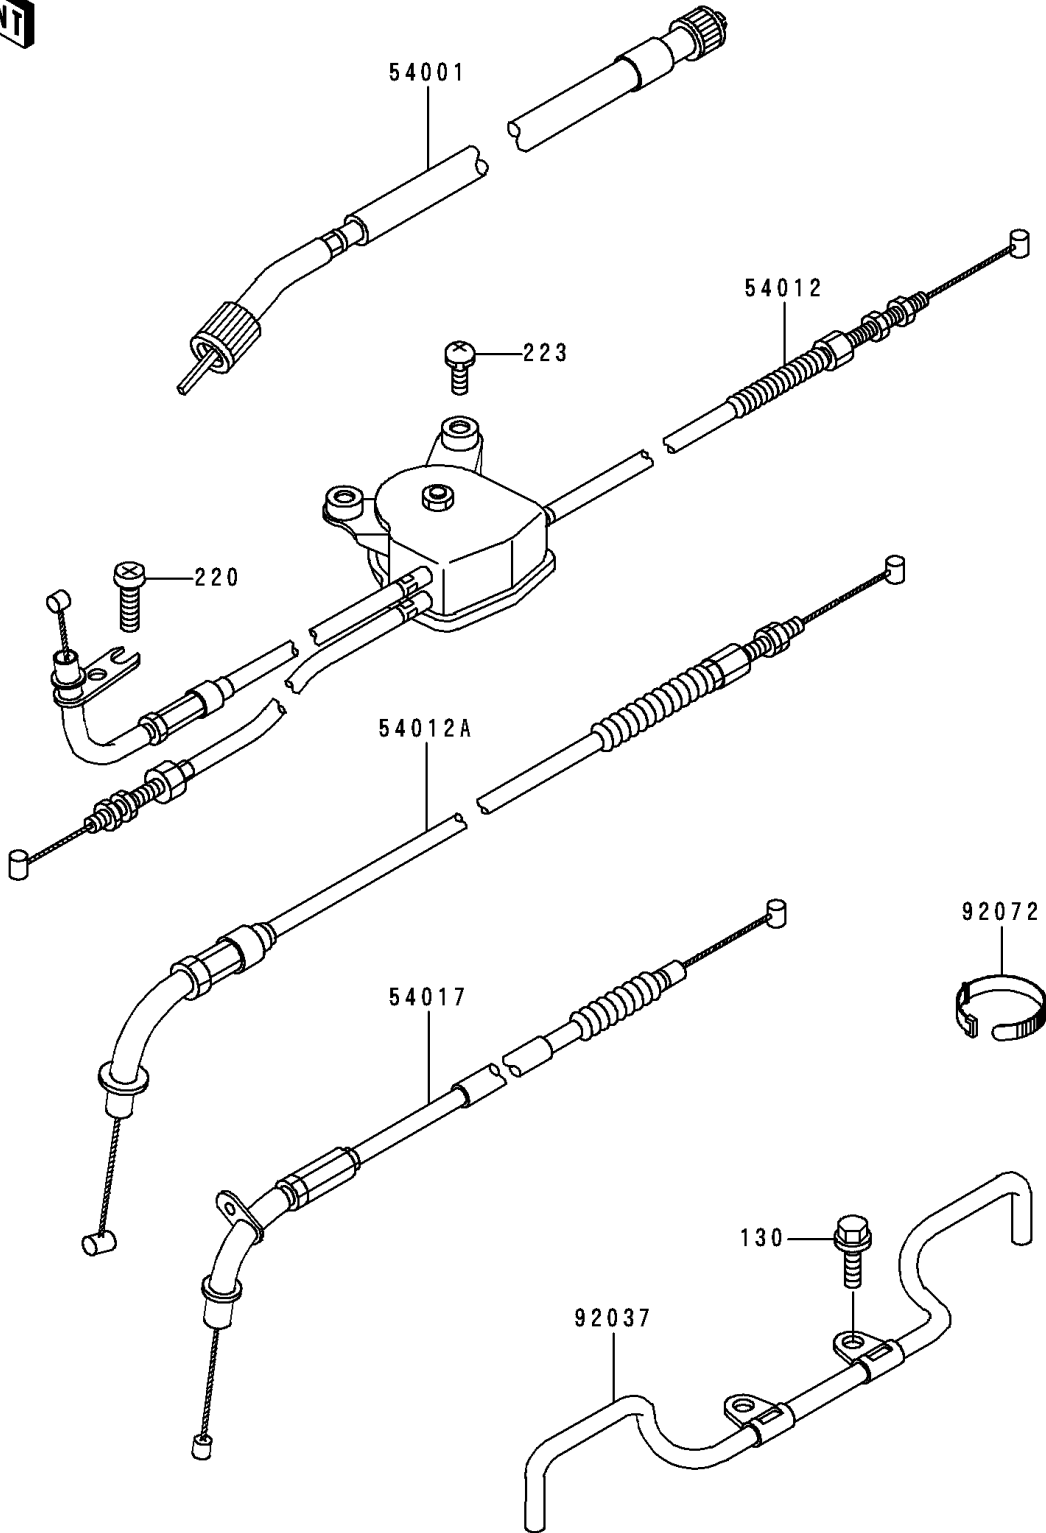

1996 Voyager XII PARTS DIAGRAM

Cables

F2540

1996 Voyager XII PARTS LIST

Cables

ITEM NAME	PART NUMBER	QUANTITY
BOLT-FLANGED (Ref # 130)	130B0614	2
SCREW-PAN-CROS (Ref # 220)	220C0514	1
SCREW-PAN-WS-CROS (Ref # 223)	223B0610	2
CABLE-SPEEDOMETER (Ref # 54001)	54001-1121	1
CABLE-THROTTLE,OPENING (Ref # 54012)	54012-1331	1
CABLE-THROTTLE,CLOSING (Ref # 54012A)	54012-1332	1
CABLE-STARTER (Ref # 54017)	54017-1095	1
CLAMP,CABLE&HOSE (Ref # 92037)	92037-1832	1
BAND,L=185 (Ref # 92072)	92072-1195	1