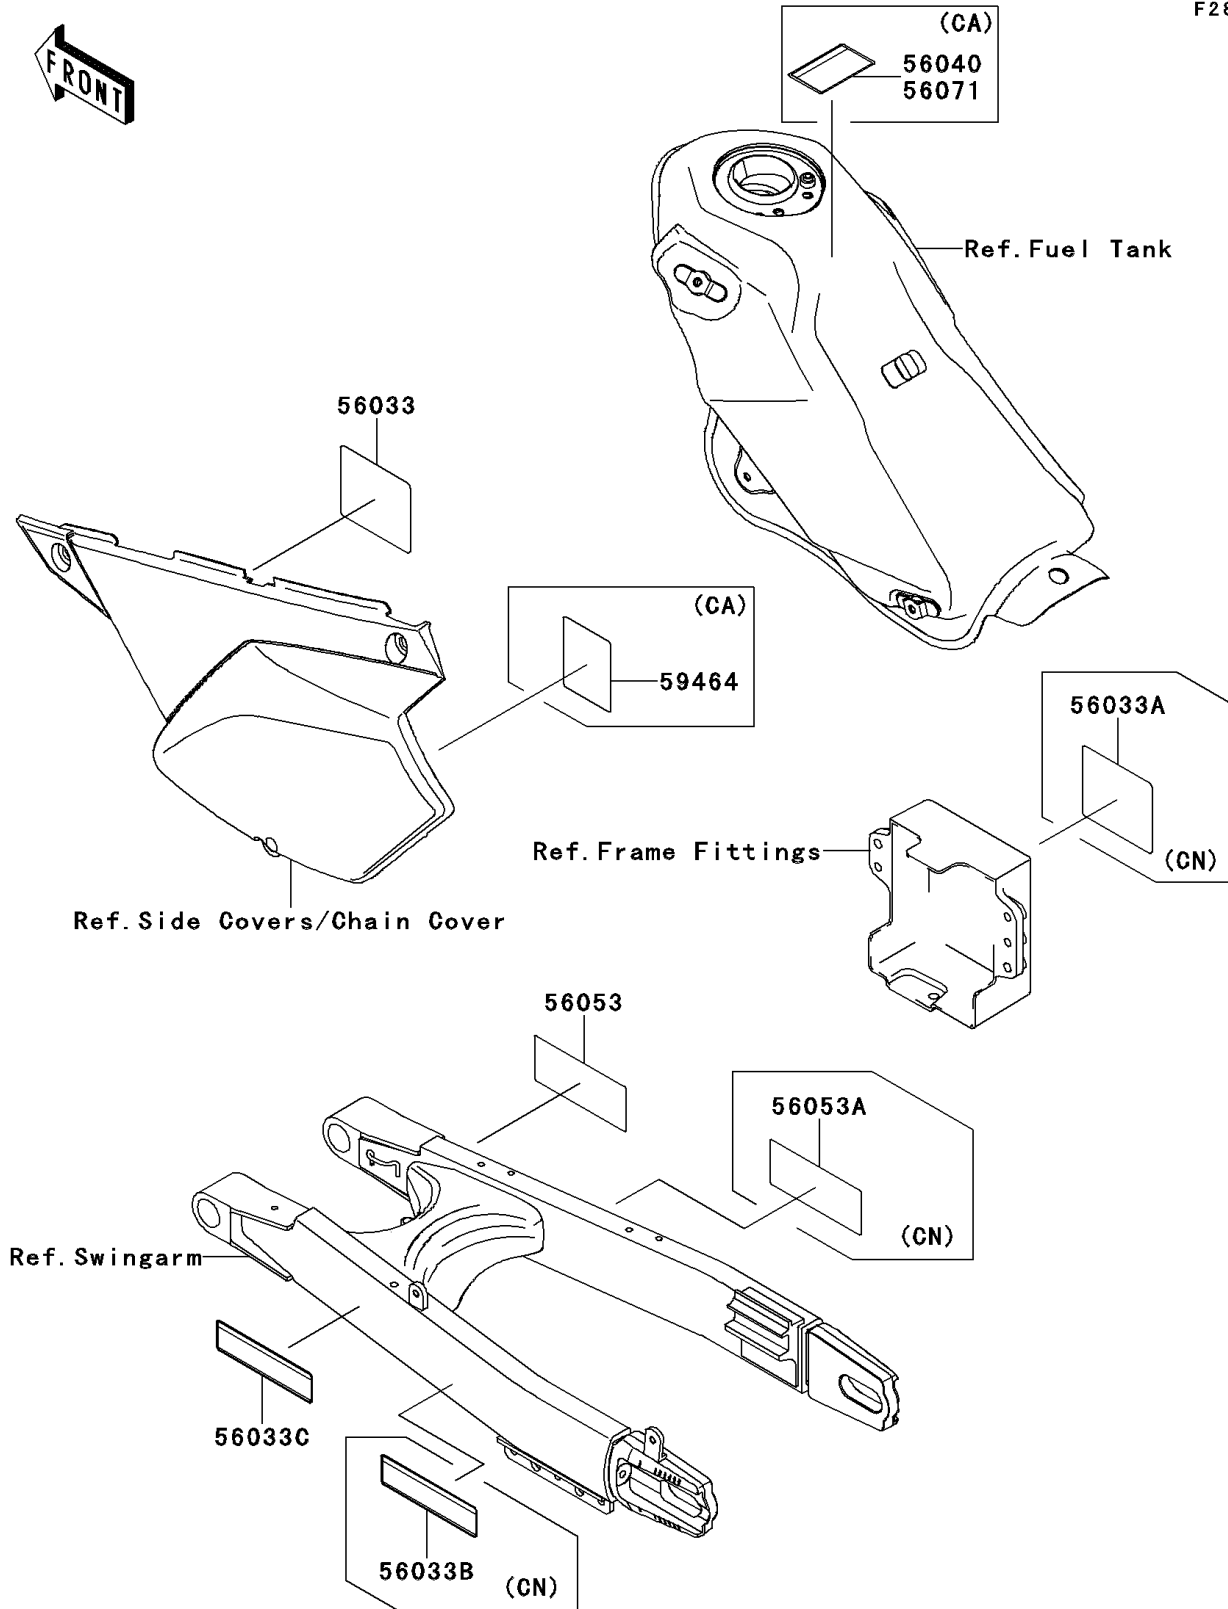

2011 KLX250S (Canada Only) PARTS DIAGRAM

Labels

F2860

2011 KLX250S (Canada Only) PARTS LIST

Labels

ITEM NAME	PART NUMBER	QUANTITY
LABEL-MANUAL,DAILY SAFETY (Ref # 56033)	56033-0210	1
LABEL-MANUAL,DAILY SAFETY (Ref # 56033A)	56033-0211	1
LABEL-MANUAL,CHAIN (Ref # 56033B)	56033-0247	1
LABEL-MANUAL,CHAIN (Ref # 56033C)	56033-0248	1
LABEL-SPECIFICATION,TIRE&LOAD (Ref # 56053)	56053-0298	1
LABEL-SPECIFICATION,TIRE&LOAD (Ref # 56053A)	56053-0299	1