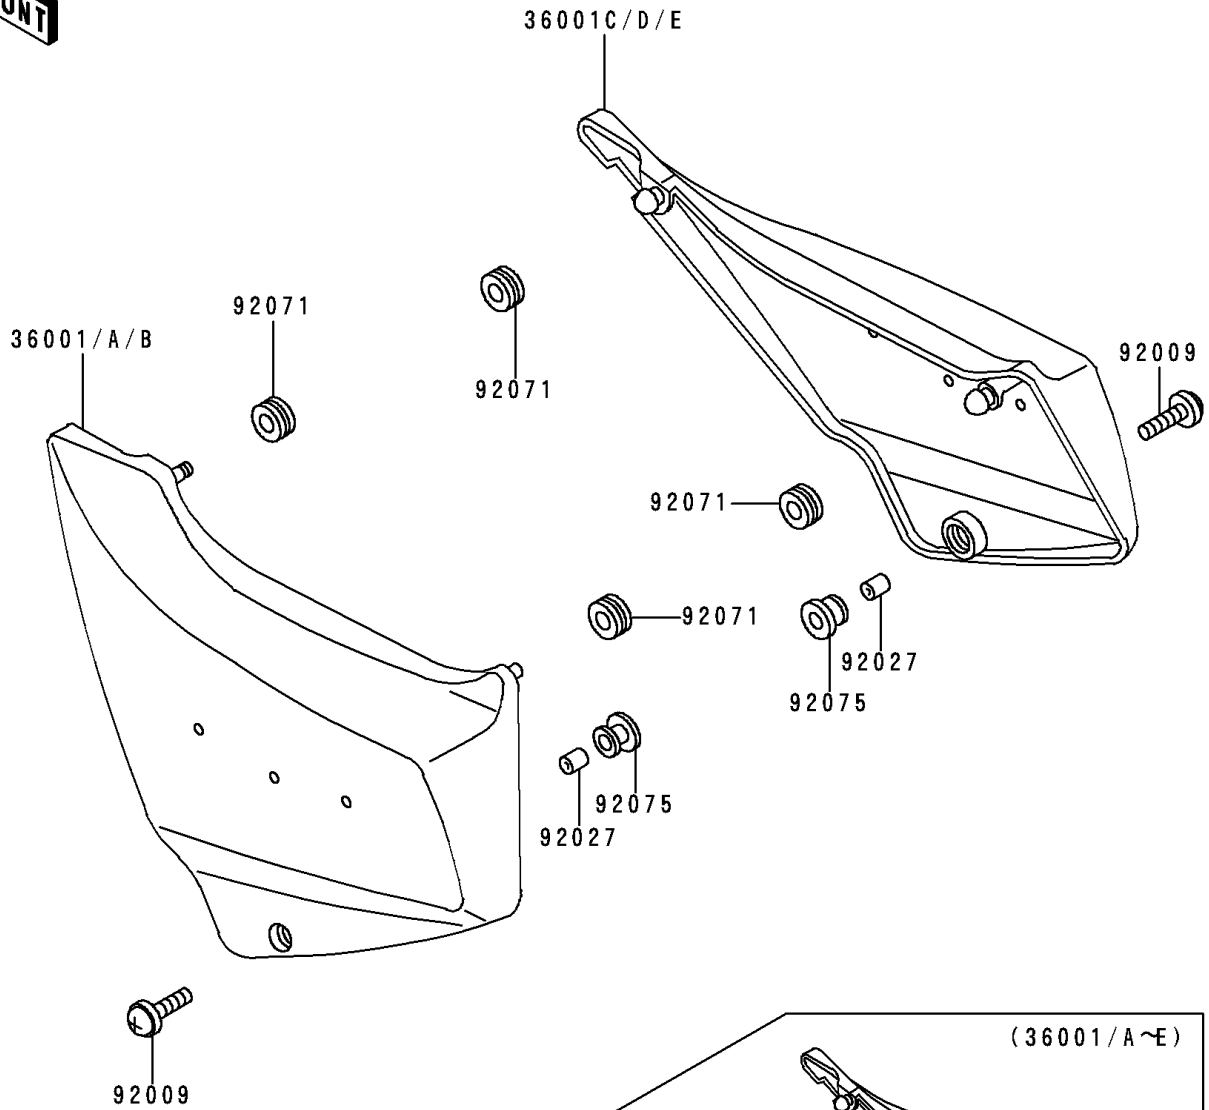

1996 Voyager XII PARTS DIAGRAM

Side Covers

F2611

W0D

1996 Voyager XII PARTS LIST

Side Covers

ITEM NAME	PART NUMBER	QUANTITY
COVER-SIDE,LH,C,C,RED (Ref # 36001)	36001-1322-HR	1
COVER-SIDE,RH,C,C,RED (Ref # 36001C)	36001-1323-HR	1
SCREW,6X18 (Ref # 92009)	92009-1663	2
COLLAR,6.8X10X12 (Ref # 92027)	92027-162	2
GROMMET (Ref # 92071)	92071-056	4
DAMPER,MALE (Ref # 92075)	92075-174	2