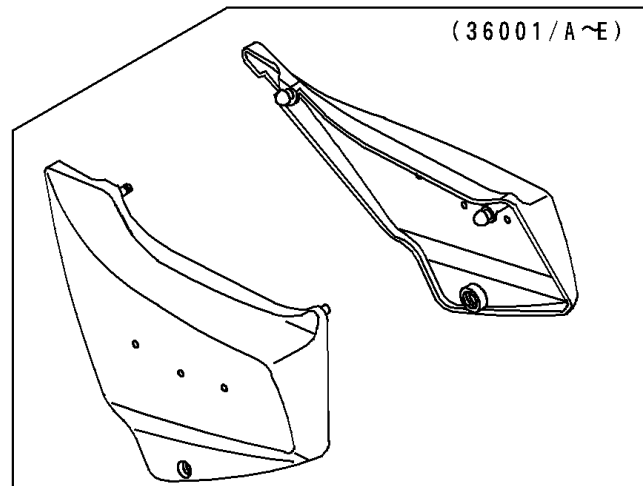

1996 Voyager XII PARTS DIAGRAM

Side Covers

F2611

W0D

1996 Voyager XII PARTS LIST

Side Covers

ITEM NAME	PART NUMBER	QUANTITY
COVER-SIDE,LH,C,C,RED (Ref # 36001)	36001-1322-HR	1
COVER-SIDE,RH,C,C,RED (Ref # 36001C)	36001-1323-HR	1
SCREW,6X18 (Ref # 92009)	92009-1663	2
COLLAR,6.8X10X12 (Ref # 92027)	92027-162	2
GROMMET (Ref # 92071)	92071-056	4
DAMPER,MALE (Ref # 92075)	92075-174	2