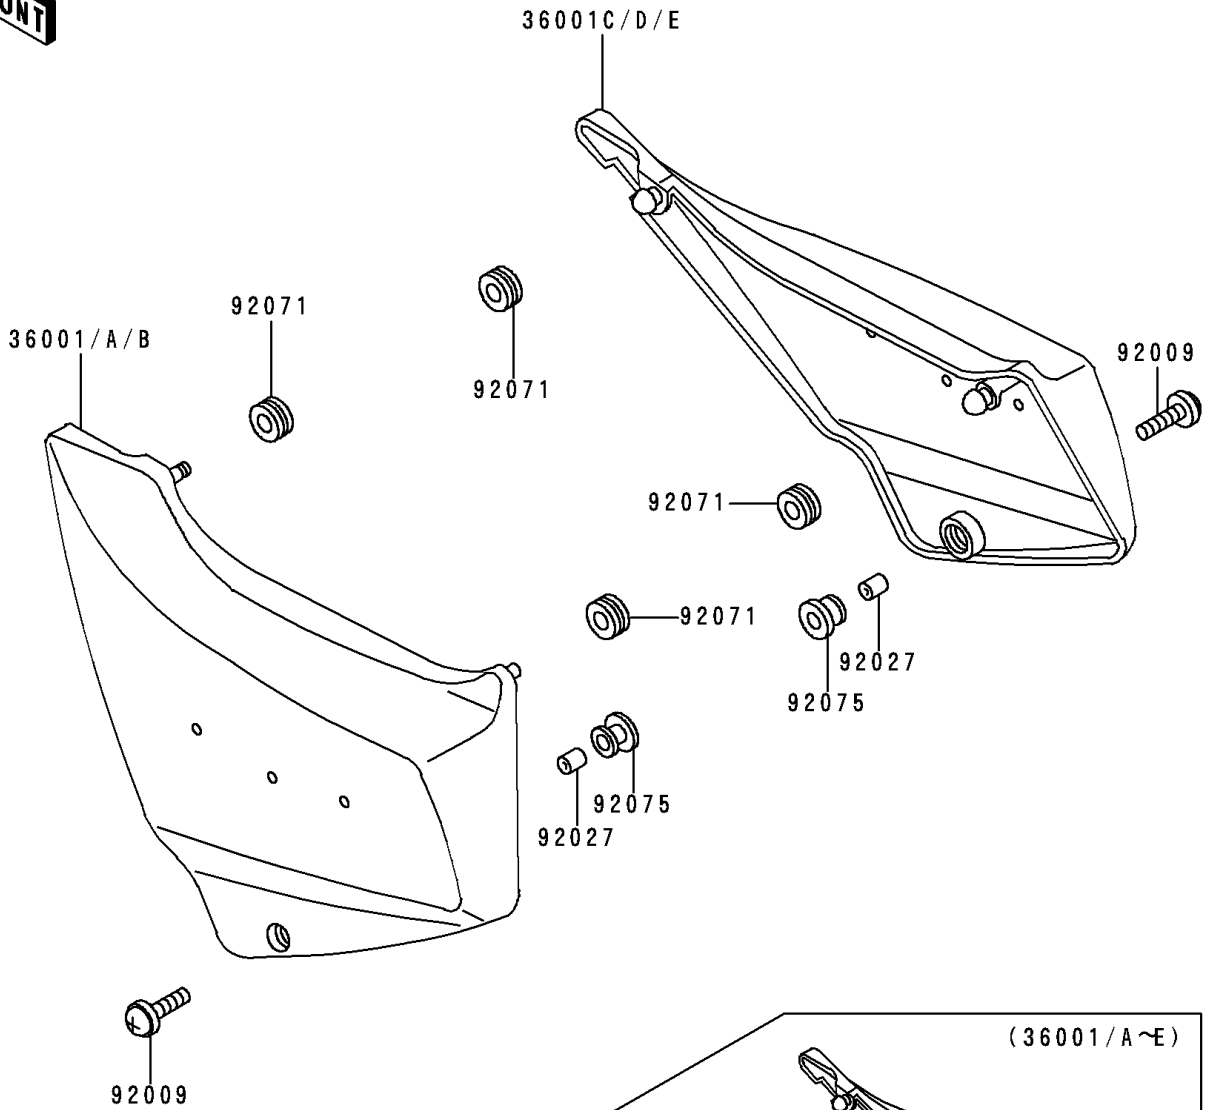

2000 Voyager XII PARTS DIAGRAM

Side Covers

F2611

W0D

2000 Voyager XII PARTS LIST

Side Covers

ITEM NAME	PART NUMBER	QUANTITY
COVER-SIDE,LH,P.C.GRAY (Ref # 36001A)	36001-1322-VK	1
COVER-SIDE,RH,P.C.GRAY (Ref # 36001D)	36001-1323-VK	1
SCREW,6X18 (Ref # 92009)	92009-1663	2
COLLAR,6.8X10X12 (Ref # 92027)	92027-162	2
GROMMET (Ref # 92071)	92071-056	4
DAMPER,MALE (Ref # 92075)	92075-174	2