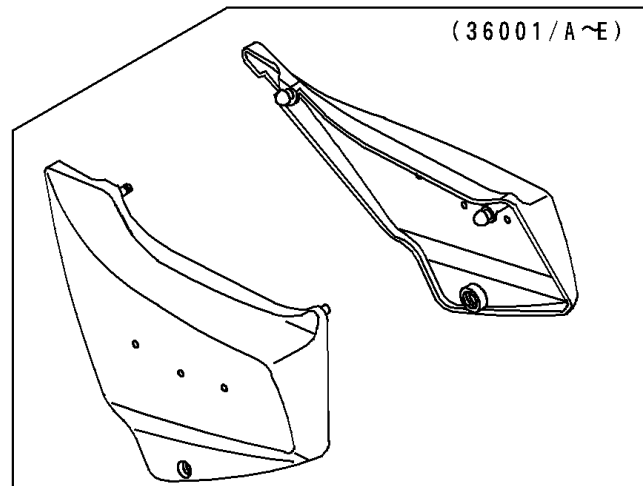

2000 Voyager XII PARTS DIAGRAM

Side Covers

F2611

W0D

2000 Voyager XII PARTS LIST

Side Covers

ITEM NAME	PART NUMBER	QUANTITY
COVER-SIDE,LH,P.C.GRAY (Ref # 36001A)	36001-1322-VK	1
COVER-SIDE,RH,P.C.GRAY (Ref # 36001D)	36001-1323-VK	1
SCREW,6X18 (Ref # 92009)	92009-1663	2
COLLAR,6.8X10X12 (Ref # 92027)	92027-162	2
GROMMET (Ref # 92071)	92071-056	4
DAMPER,MALE (Ref # 92075)	92075-174	2