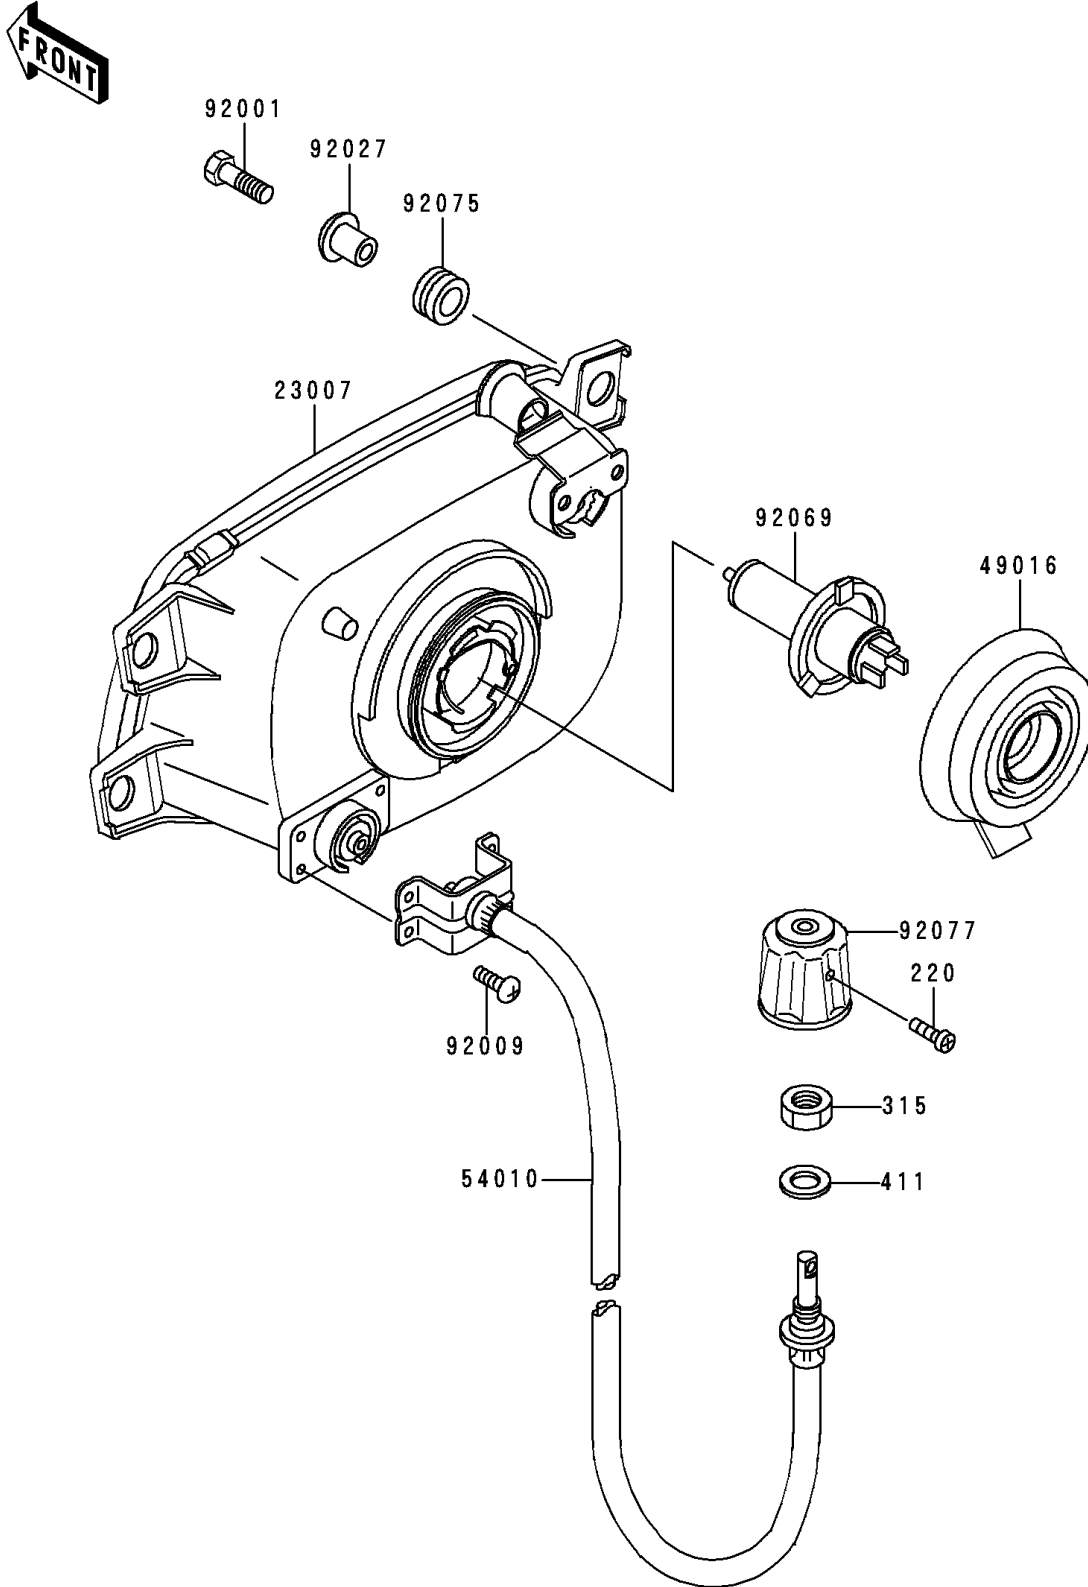

1996 Voyager XII PARTS DIAGRAM

Headlight(s)

F2710

1996 Voyager XII PARTS LIST

Headlight(s)

ITEM NAME	PART NUMBER	QUANTITY
SCREW-PAN-CROS (Ref # 220)	220C0312	1
NUT-HEX-FINE (Ref # 315)	315C1200	1
WASHER-PLAIN (Ref # 411)	411F1200	1
LENS-COMP,HEAD LAMP (Ref # 23007)	23007-1144	1
COVER-SEAL,HEAD LAMP (Ref # 49016)	49016-1108	1
CABLE,HEAD LAMP (Ref # 54010)	54010-1058	1
BOLT,6X25 (Ref # 92001)	92001-1284	4
SCREW,TAPPING,4X14 (Ref # 92009)	92009-1340	4
COLLAR,L=13.1 (Ref # 92027)	92027-251	4
BULB,12V 60/55W,H4 (Ref # 92069)	92069-1002	1
DAMPER (Ref # 92075)	92075-1690	4
KNOB,HEAD LAMP CABLE (Ref # 92077)	92077-1064	1