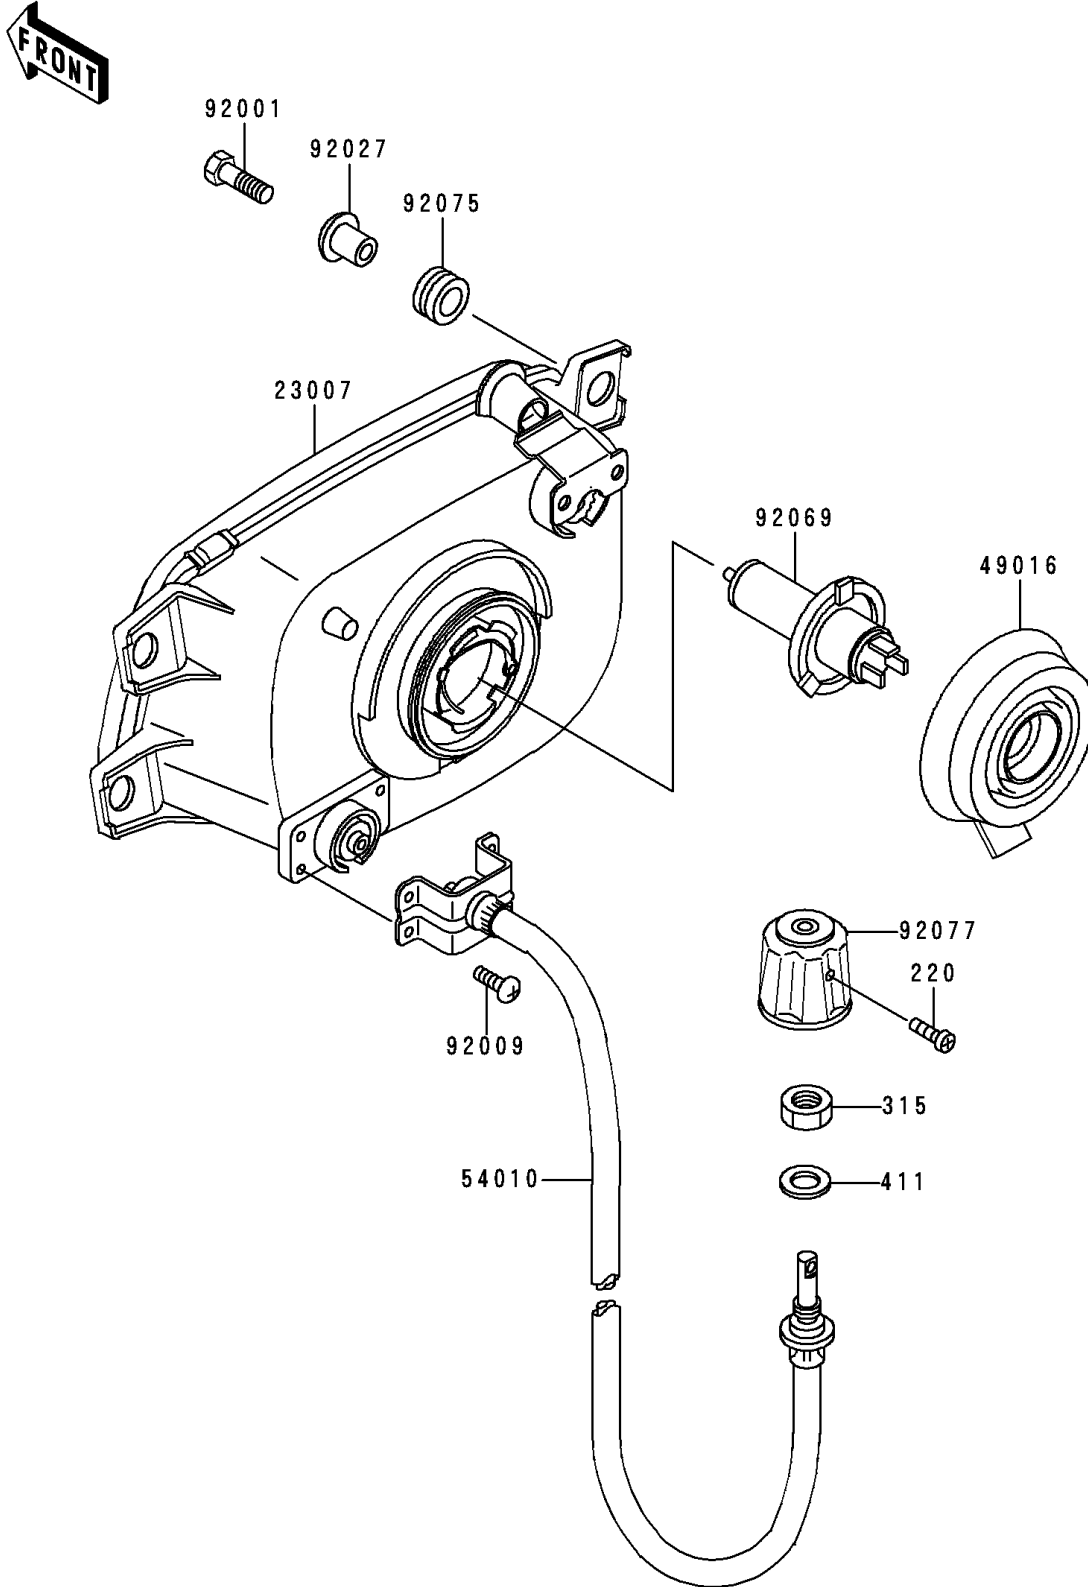

# 1996 Voyager XII PARTS DIAGRAM

Headlight(s)

F2710

## 1996 Voyager XII PARTS LIST

### Headlight(s)

ITEM NAME	PART NUMBER	QUANTITY
SCREW-PAN-CROS (Ref # 220)	220C0312	1
NUT-HEX-FINE (Ref # 315)	315C1200	1
WASHER-PLAIN (Ref # 411)	411F1200	1
LENS-COMP,HEAD LAMP (Ref # 23007)	23007-1144	1
COVER-SEAL,HEAD LAMP (Ref # 49016)	49016-1108	1
CABLE,HEAD LAMP (Ref # 54010)	54010-1058	1
BOLT,6X25 (Ref # 92001)	92001-1284	4
SCREW,TAPPING,4X14 (Ref # 92009)	92009-1340	4
COLLAR,L=13.1 (Ref # 92027)	92027-251	4
BULB,12V 60/55W,H4 (Ref # 92069)	92069-1002	1
DAMPER (Ref # 92075)	92075-1690	4
KNOB,HEAD LAMP CABLE (Ref # 92077)	92077-1064	1