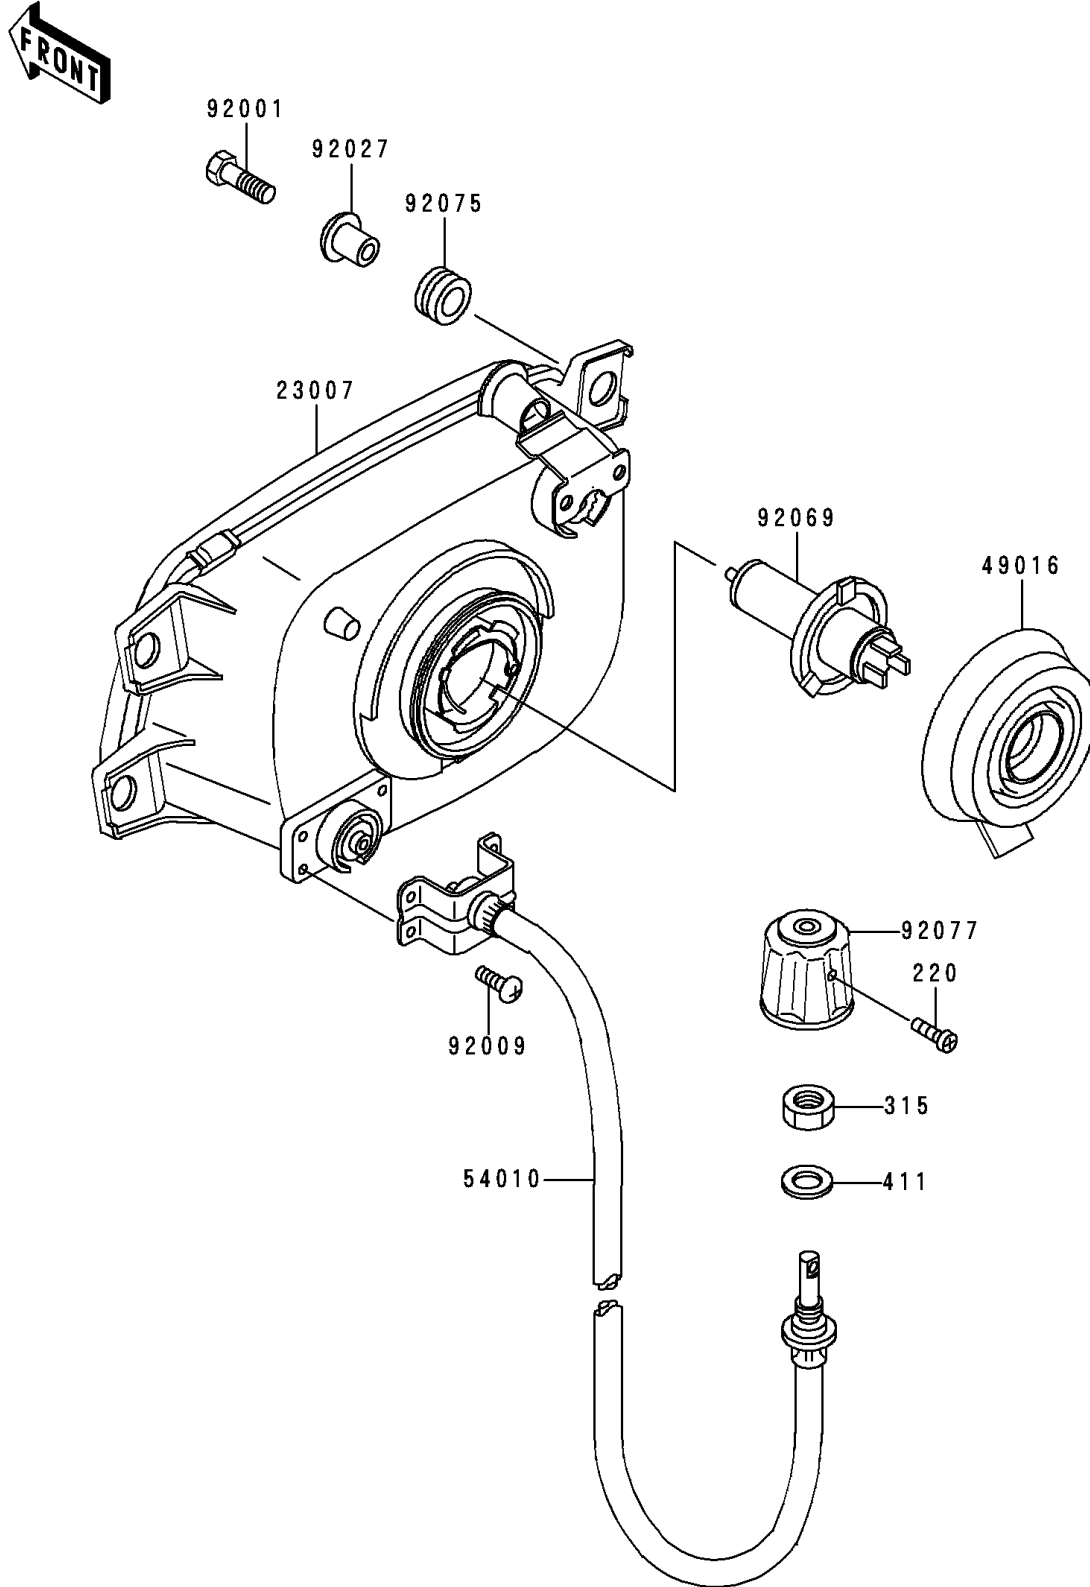

# 1999 Voyager XII PARTS DIAGRAM

Headlight(s)

F2710

## 1999 Voyager XII PARTS LIST

### Headlight(s)

ITEM NAME	PART NUMBER	QUANTITY
SCREW-PAN-CROS (Ref # 220)	220C0312	1
NUT-HEX-FINE (Ref # 315)	315C1200	1
WASHER-PLAIN (Ref # 411)	411F1200	1
LENS-COMP,HEAD LAMP (Ref # 23007)	23007-1144	1
COVER-SEAL,HEAD LAMP (Ref # 49016)	49016-1108	1
CABLE,HEAD LAMP (Ref # 54010)	54010-1058	1
BOLT,6X25 (Ref # 92001)	92001-1284	4
SCREW,TAPPING,4X14 (Ref # 92009)	92009-1340	4
COLLAR,L=13.1 (Ref # 92027)	92027-251	4
BULB,12V 60/55W,H4 (Ref # 92069)	92069-1002	1
DAMPER (Ref # 92075)	92075-1690	4
KNOB,HEAD LAMP CABLE (Ref # 92077)	92077-1064	1