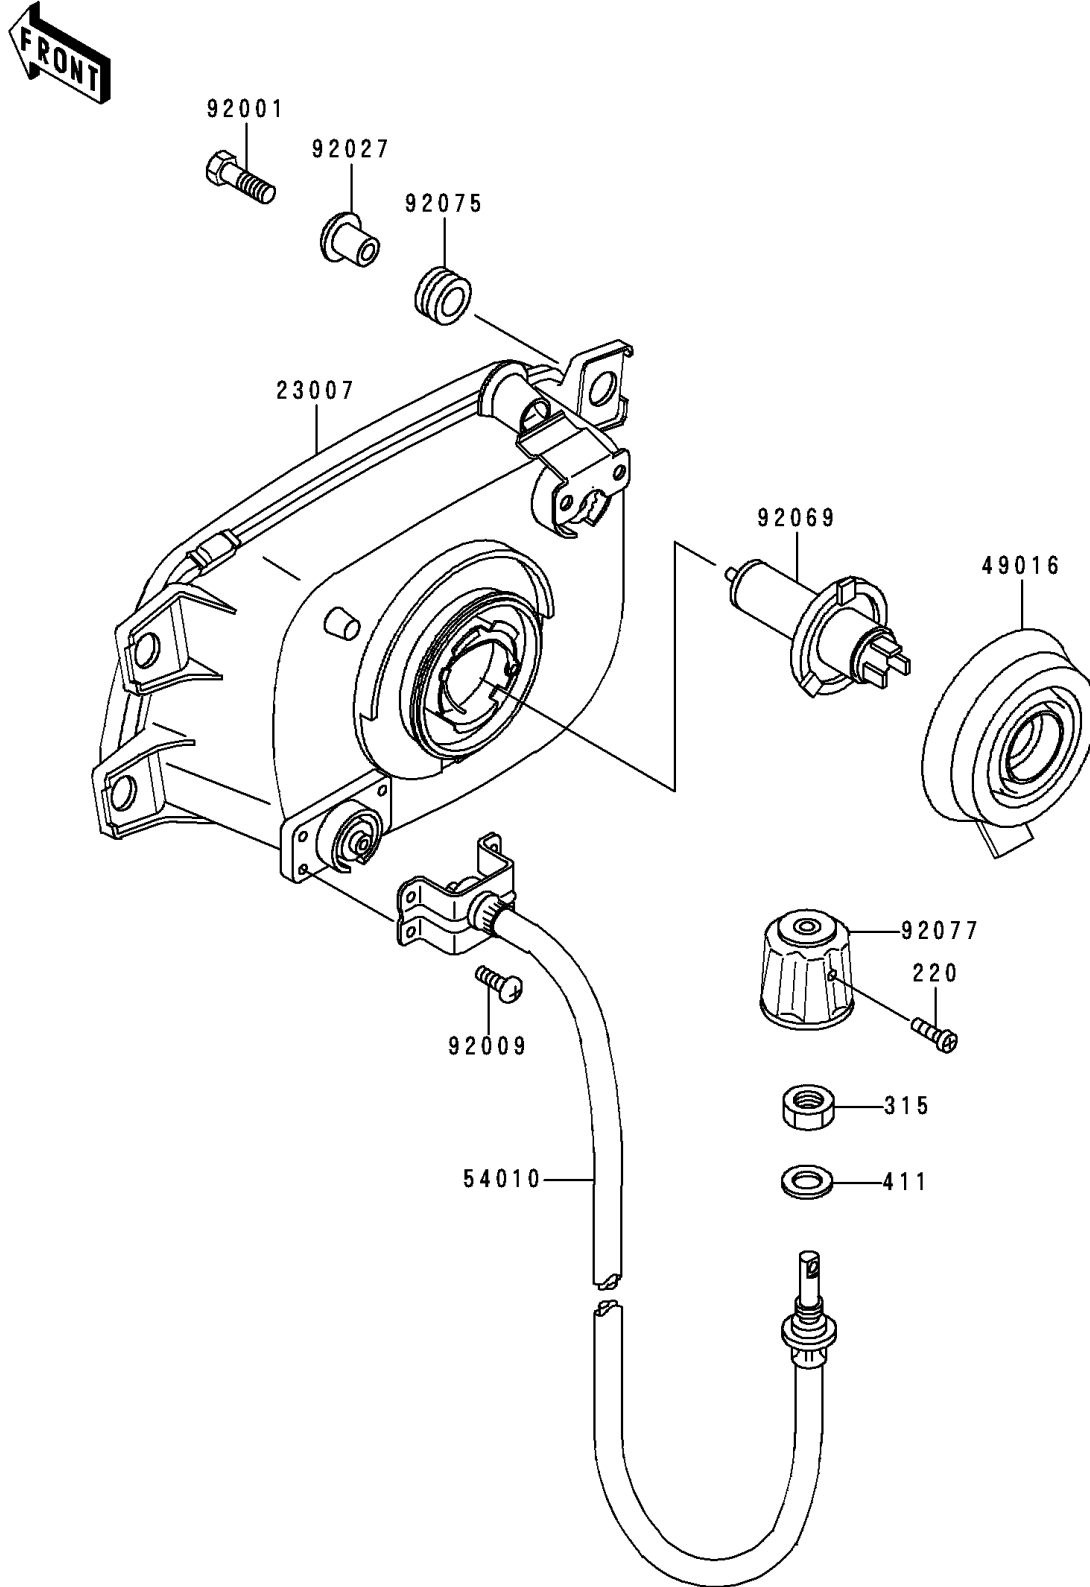

# 2000 Voyager XII PARTS DIAGRAM

Headlight(s)

F2710

## 2000 Voyager XII PARTS LIST

### Headlight(s)

ITEM NAME	PART NUMBER	QUANTITY
SCREW-PAN-CROS (Ref # 220)	220C0312	1
NUT-HEX-FINE (Ref # 315)	315C1200	1
WASHER-PLAIN (Ref # 411)	411F1200	1
LENS-COMP,HEAD LAMP (Ref # 23007)	23007-1144	1
COVER-SEAL,HEAD LAMP (Ref # 49016)	49016-1108	1
CABLE,HEAD LAMP (Ref # 54010)	54010-1058	1
BOLT,6X25 (Ref # 92001)	92001-1284	4
SCREW,TAPPING,4X14 (Ref # 92009)	92009-1340	4
COLLAR,L=13.1 (Ref # 92027)	92027-251	4
BULB,12V 60/55W,H4 (Ref # 92069)	92069-1002	1
DAMPER (Ref # 92075)	92075-1690	4
KNOB,HEAD LAMP CABLE (Ref # 92077)	92077-1064	1