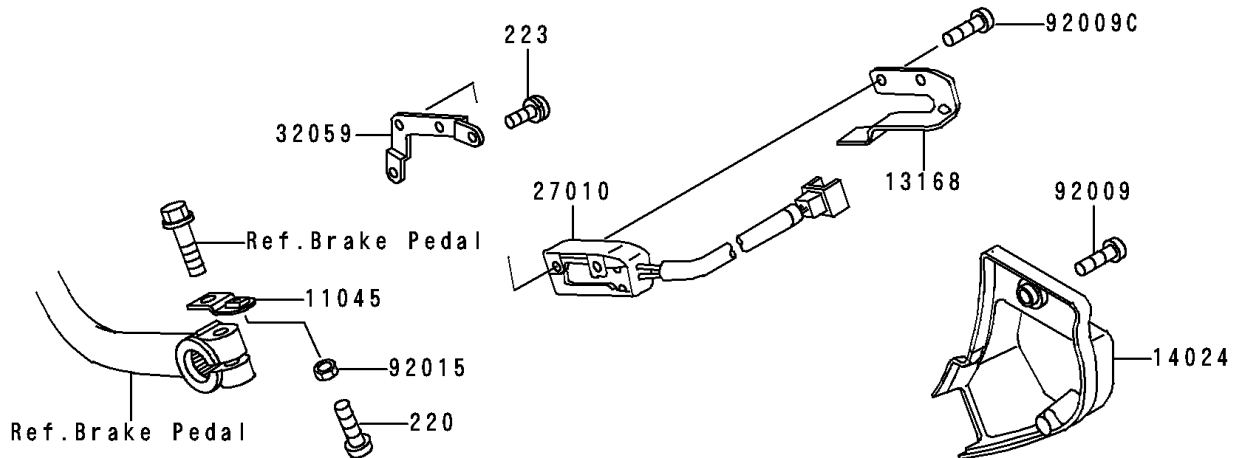

# 1998 Voyager XII PARTS DIAGRAM

Cruise Switch

F2769

# 1998 Voyager XII PARTS LIST

## Cruise Switch

ITEM NAME	PART NUMBER	QUANTITY
SCREW-PAN-CROS (Ref # 220)	220B0416	1
SCREW-PAN-WS-CROS (Ref # 223)	223B0510	2
SCREW-PAN-WP-CROS (Ref # 224)	224B0516	4
GASKET,CRUISE CONTROL SWITCH (Ref # 11009)	11009-1682	1
BRACKET,CRUISE CANCEL SWITCH (Ref # 11045)	11045-1913	1
BRACKET,CRUISE CONTROL SWITCH (Ref # 11045A)	11045-1937	2
SWITCH-COMP,CRUISE CONTROL (Ref # 13151)	13151-1068	1
LEVER,CRUISE CANCEL SWITCH (Ref # 13168)	13168-1364	1
COVER,CRUISE CANCEL SWITCH (Ref # 14024)	14024-1539	1
COVER,CRUISE CONTROL SWITCH (Ref # 14024A)	14024-1552-6Z	1
LENS-COMP,CRUISE CONTROL (Ref # 23007)	23007-1178	1
SWITCH-ASSY,CRUISE CONTROL,BLK (Ref # 27004)	27004-1057-6Z	1
SWITCH,CRUISE CANCEL (Ref # 27010)	27010-1237	1
BRACKET-SWITCH,CRUISE CANCEL (Ref # 32059)	32059-1087	1
SCREW,5X12,BLACK (Ref # 92009)	92009-1182	2
SCREW,TAPPING,4X12 (Ref # 92009A)	92009-1395	8
SCREW,TAPPING,5X10 (Ref # 92009B)	92009-1499	4
SCREW,4X16 (Ref # 92009C)	92009-1500	2
NUT,4MM (Ref # 92015)	92015-1676	1
BULB,12V 3.4W (Ref # 92069)	92069-1007	2