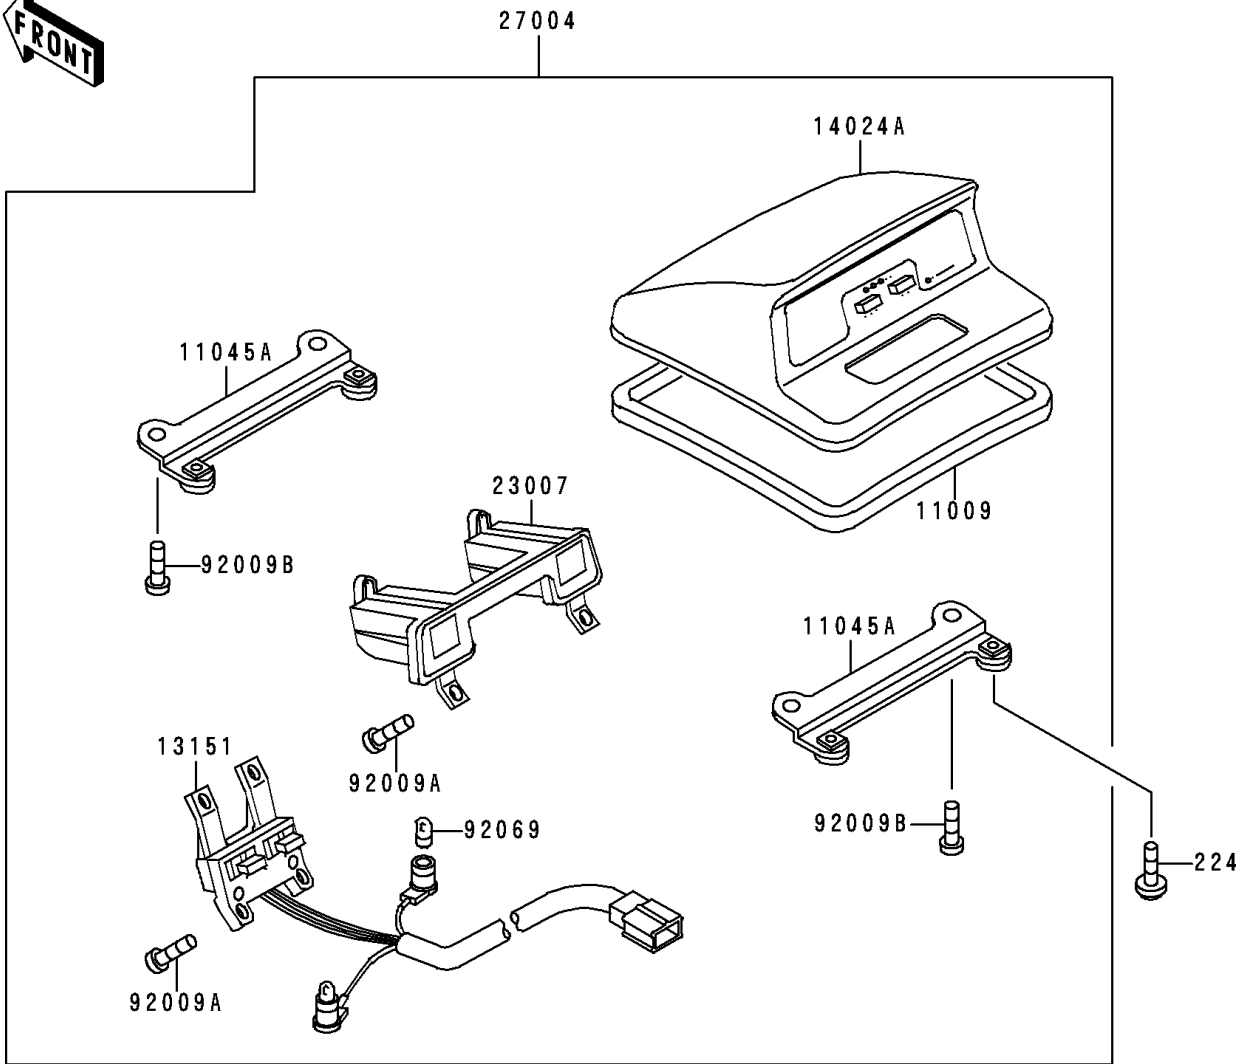

# 1998 Voyager XII PARTS DIAGRAM

Cruise Switch

F2769

# 1998 Voyager XII PARTS LIST

## Cruise Switch

ITEM NAME	PART NUMBER	QUANTITY
SCREW-PAN-CROS (Ref # 220)	220B0416	1
SCREW-PAN-WS-CROS (Ref # 223)	223B0510	2
SCREW-PAN-WP-CROS (Ref # 224)	224B0516	4
GASKET,CRUISE CONTROL SWITCH (Ref # 11009)	11009-1682	1
BRACKET,CRUISE CANCEL SWITCH (Ref # 11045)	11045-1913	1
BRACKET,CRUISE CONTROL SWITCH (Ref # 11045A)	11045-1937	2
SWITCH-COMP,CRUISE CONTROL (Ref # 13151)	13151-1068	1
LEVER,CRUISE CANCEL SWITCH (Ref # 13168)	13168-1364	1
COVER,CRUISE CANCEL SWITCH (Ref # 14024)	14024-1539	1
COVER,CRUISE CONTROL SWITCH (Ref # 14024A)	14024-1552-6Z	1
LENS-COMP,CRUISE CONTROL (Ref # 23007)	23007-1178	1
SWITCH-ASSY,CRUISE CONTROL,BLK (Ref # 27004)	27004-1057-6Z	1
SWITCH,CRUISE CANCEL (Ref # 27010)	27010-1237	1
BRACKET-SWITCH,CRUISE CANCEL (Ref # 32059)	32059-1087	1
SCREW,5X12,BLACK (Ref # 92009)	92009-1182	2
SCREW,TAPPING,4X12 (Ref # 92009A)	92009-1395	8
SCREW,TAPPING,5X10 (Ref # 92009B)	92009-1499	4
SCREW,4X16 (Ref # 92009C)	92009-1500	2
NUT,4MM (Ref # 92015)	92015-1676	1
BULB,12V 3.4W (Ref # 92069)	92069-1007	2