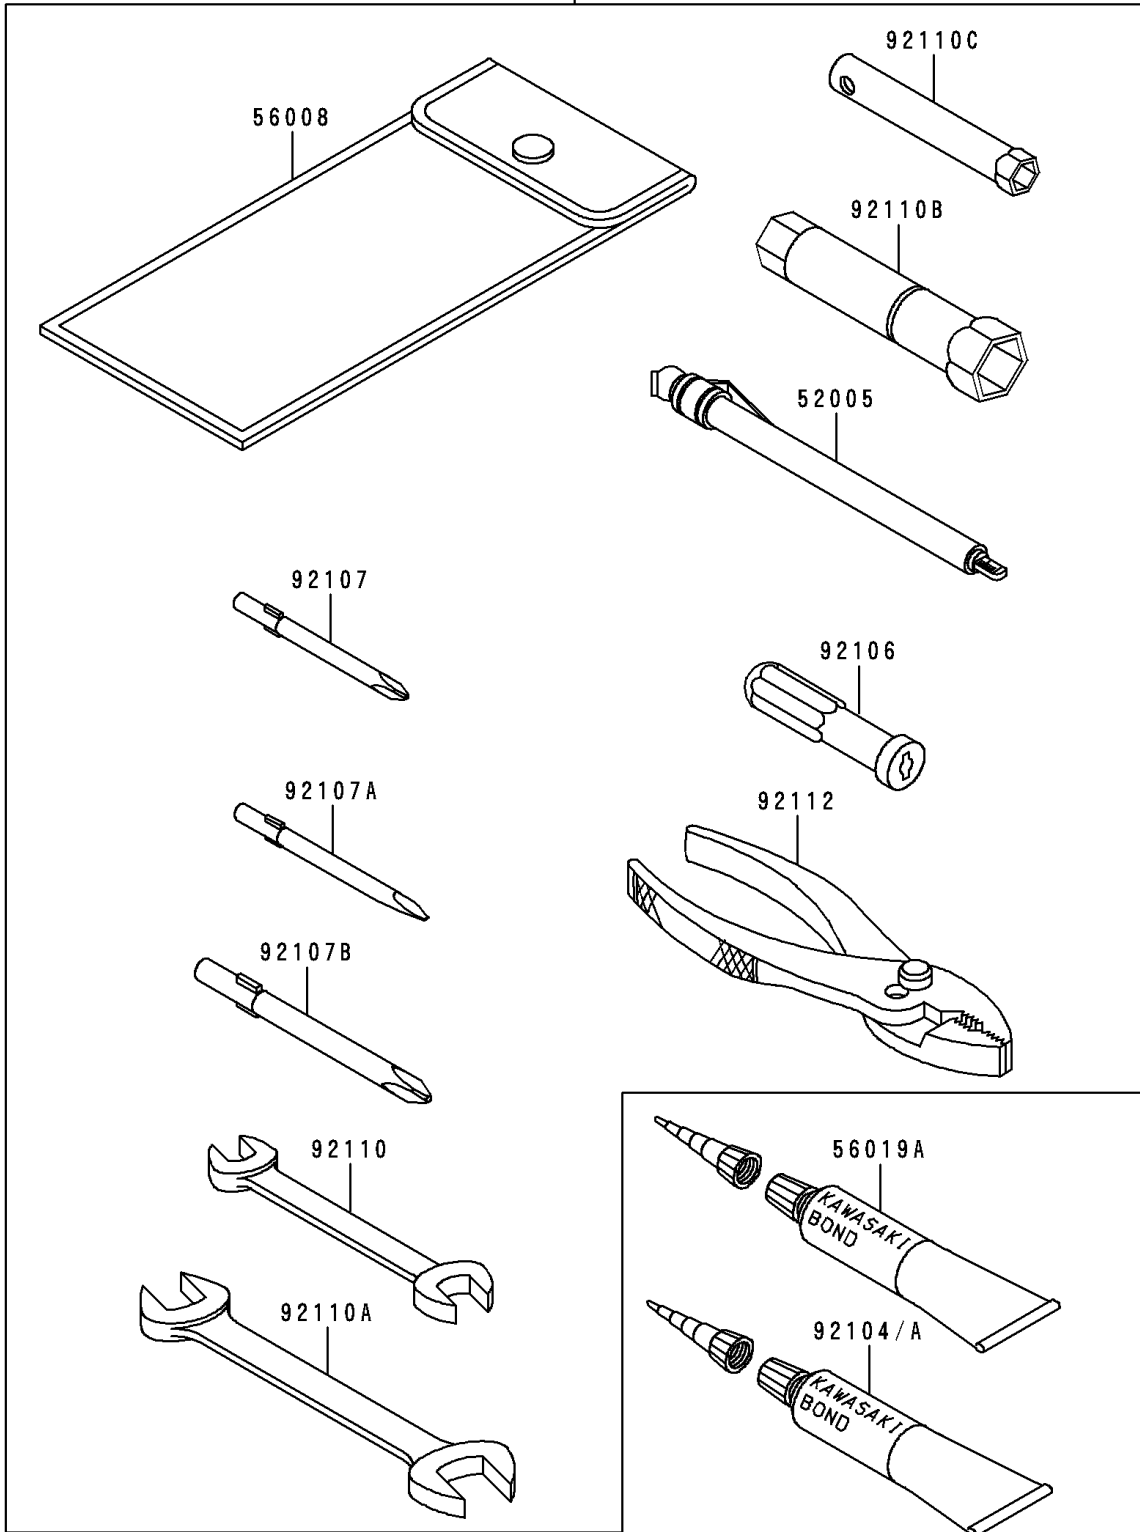

# 1998 Voyager XII PARTS DIAGRAM

Owner's Tools

56007

F2810

# 1998 Voyager XII PARTS LIST

Owner's Tools

ITEM NAME	PART NUMBER	QUANTITY
-----------	-------------	----------