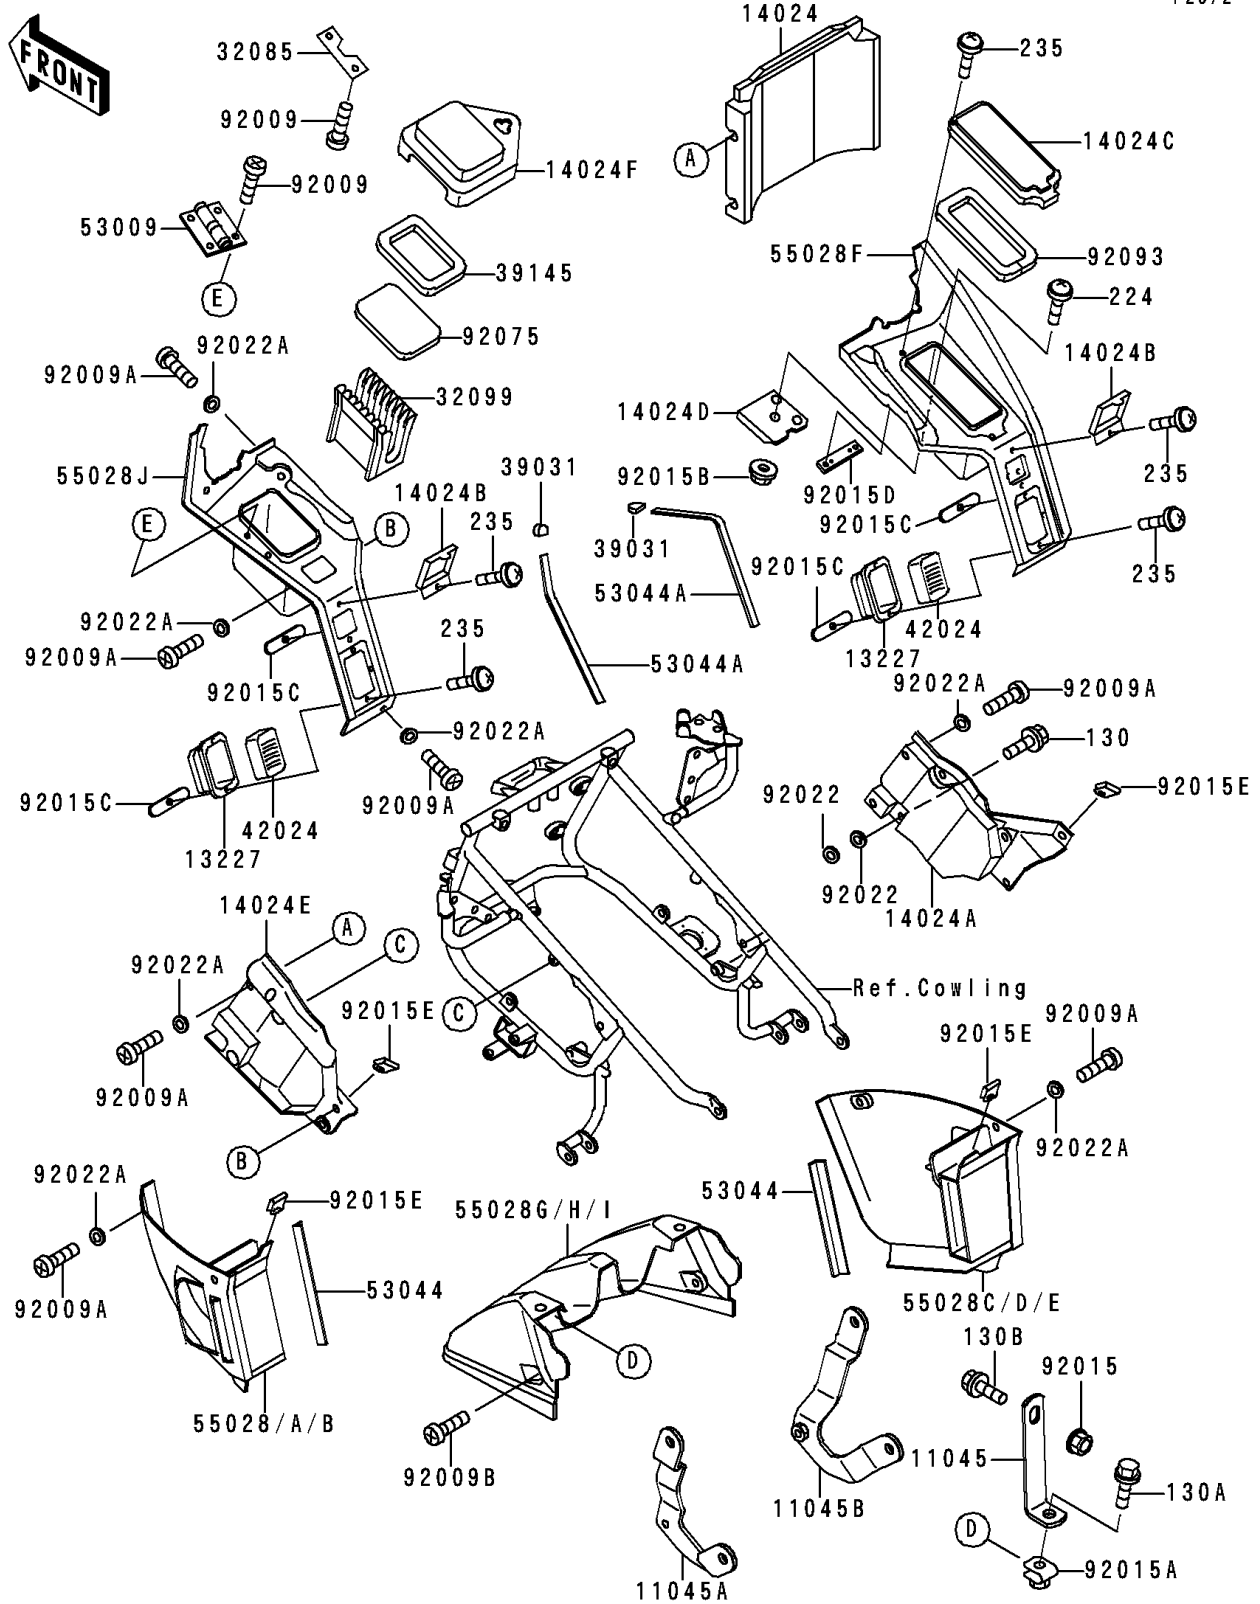

# 1997 Voyager XII PARTS DIAGRAM

# 1997 Voyager XII PARTS LIST

## Cowling Lowers

ITEM NAME	PART NUMBER	QUANTITY
NUT,FLANGED,5MM (Ref # 92015B)	92015-1259	1
NUT,4MM (Ref # 92015C)	92015-1598	6
NUT,BRACKET,4MM (Ref # 92015D)	92015-1599	1
NUT,5MM (Ref # 92015E)	92015-1710	8
WASHER,5.5X20X1.2 (Ref # 92022)	92022-104	2
BOLT-FLANGED,5X30 (Ref # 130)	130B0530	1
BOLT-FLANGED,6X16 (Ref # 130A)	130C0616	2
BOLT-FLANGED (Ref # 130B)	130C0835	2
SCREW-PAN-WP-CROS (Ref # 224)	224B0514	1
SCREW-PAN-WP-CROS (Ref # 235)	235C0412	8
WASHER,NYLON,5.3X11.5X1.5 (Ref # 92022A)	92022-1521	21
DAMPER,FAIRING POCKET COVER,LH (Ref # 92075)	92075-1961	1
SEAL,FAIRING POCKET (Ref # 92093)	92093-1211	1