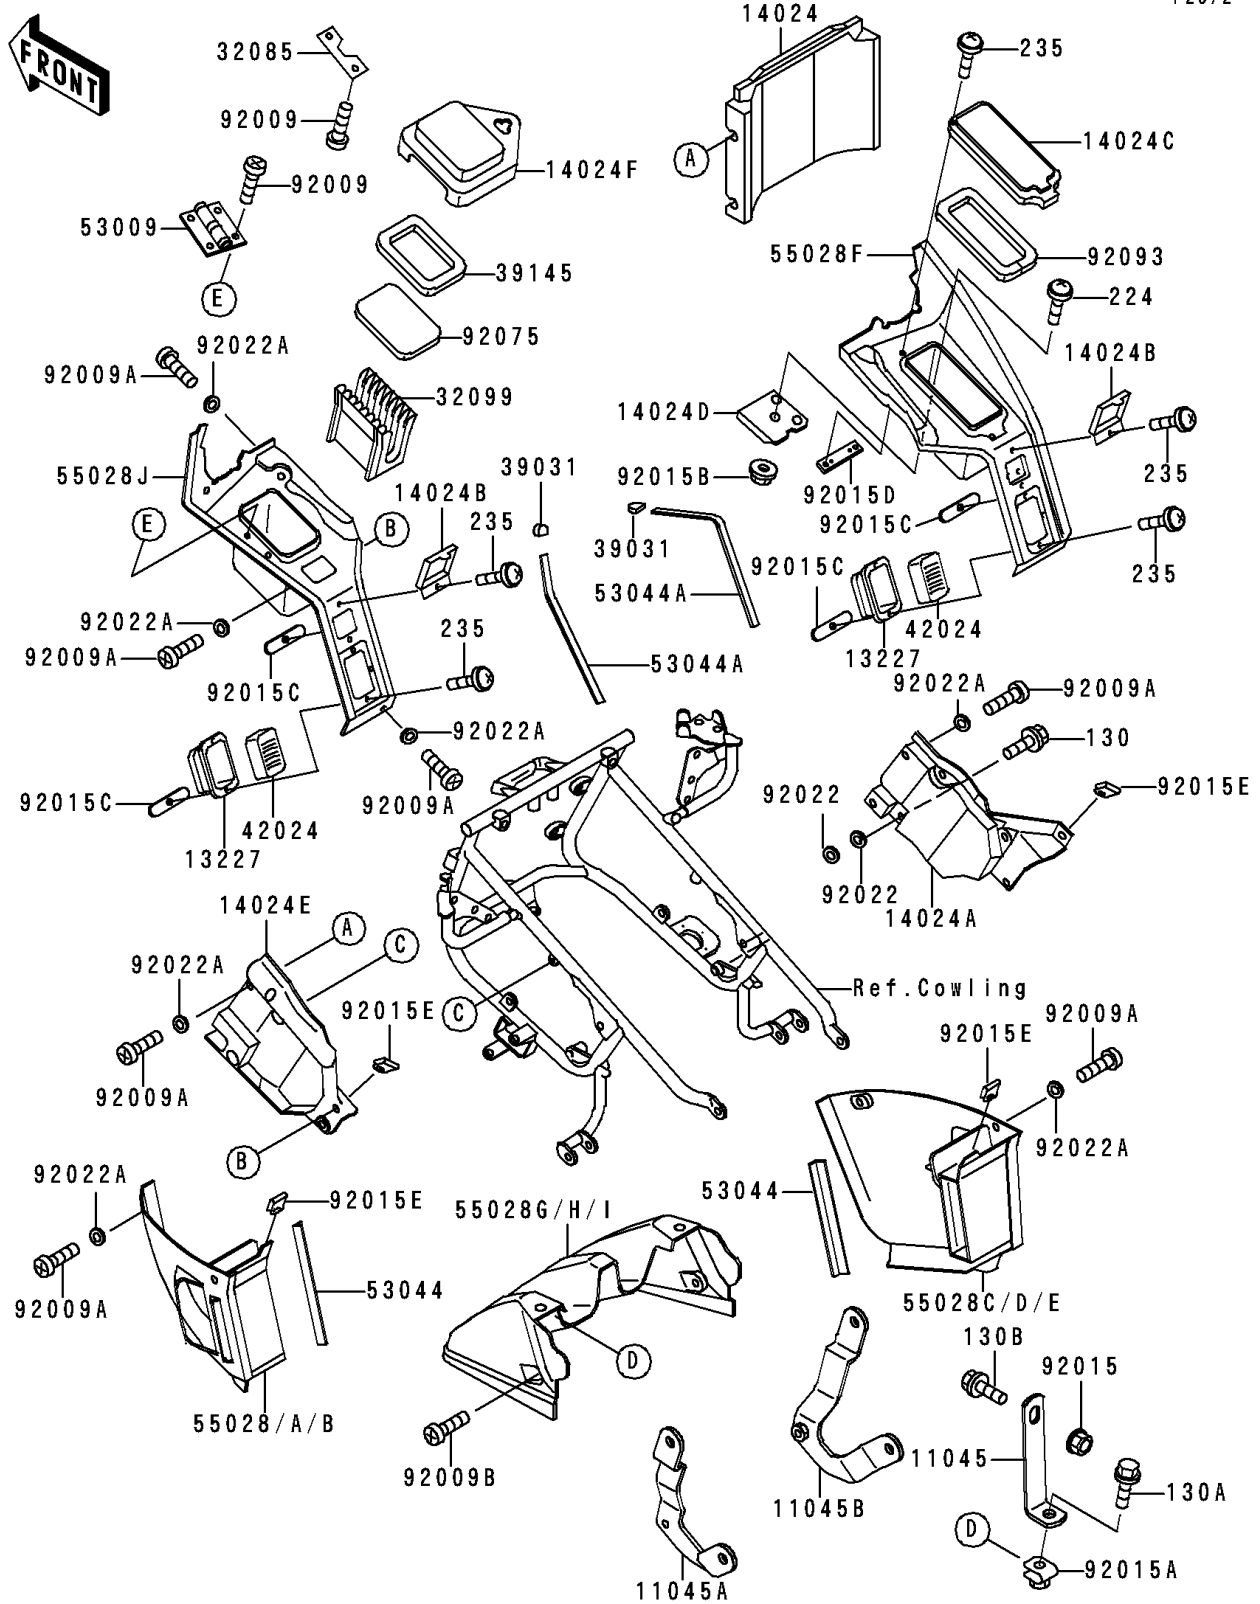

1998 Voyager XII PARTS DIAGRAM

Cowling Lower

F2872

1998 Voyager XII PARTS LIST

Cowling Lowers

ITEM NAME	PART NUMBER	QUANTITY
BRACKET,LOWER COWLING,UPP (Ref # 11045)	11045-1410	2
BRACKET,LOWER COWLING,LH (Ref # 11045A)	11045-1934	1
BRACKET,LOWER COWLING,RH (Ref # 11045B)	11045-1935	1
HOUSING,SHUTTER (Ref # 13227)	13227-1012	2
COVER,COWLING,INNER,FR (Ref # 14024)	14024-1183	1
COVER,COWLING,INNER,RH (Ref # 14024A)	14024-1185	1
COVER,TRANSCEIVER (Ref # 14024B)	14024-1191	2
COVER,FAIRING POCKET,RH (Ref # 14024C)	14024-1200	1
COVER,AMPLIFIER (Ref # 14024D)	14024-1304	1
COVER,COWLING,INNER,LH (Ref # 14024E)	14024-1478	1
COVER,FAIRING POCKET,LH (Ref # 14024F)	14024-1480	1
STOPPER,FAIRING POCKET,LH (Ref # 32085)	32085-1271	1
CASE,CASSETTE (Ref # 32099)	32099-1103	1
CAP-END,TRIM (Ref # 39031)	39031-1058	2
TRIM-SEAL,FAIRING POCKET,LH (Ref # 39145)	39145-1085	1
SHUTTER,LOUVER (Ref # 42024)	42024-1002	2
HINGE,SIDE BAG (Ref # 53009)	53009-1062	1
TRIM,COWLING,LWR (Ref # 53044)	53044-1159	2
TRIM,L=350 (Ref # 53044A)	53044-1161	2
COWLING,LWR,LH,P.BOULOGNE (Ref # 55028B)	55028-1106-7X	1
COWLING,LWR,RH,P.BOULOGNE (Ref # 55028E)	55028-1107-7X	1
COWLING,INNER,RH (Ref # 55028F)	55028-1109	1
COWLING,LWR,P.BOULOGNE (Ref # 55028I)	55028-1169-7X	1
COWLING,INNER,LH (Ref # 55028J)	55028-1170	1
SCREW,TAPPING,4X10 (Ref # 92009)	92009-1040	7
SCREW,5X18 (Ref # 92009A)	92009-1655	21
SCREW,6X18 (Ref # 92009B)	92009-1663	2
NUT,FLANGED,8MM,BLACK (Ref # 92015)	92015-1183	2
NUT,6MM,BLACK (Ref # 92015A)	92015-1217	2