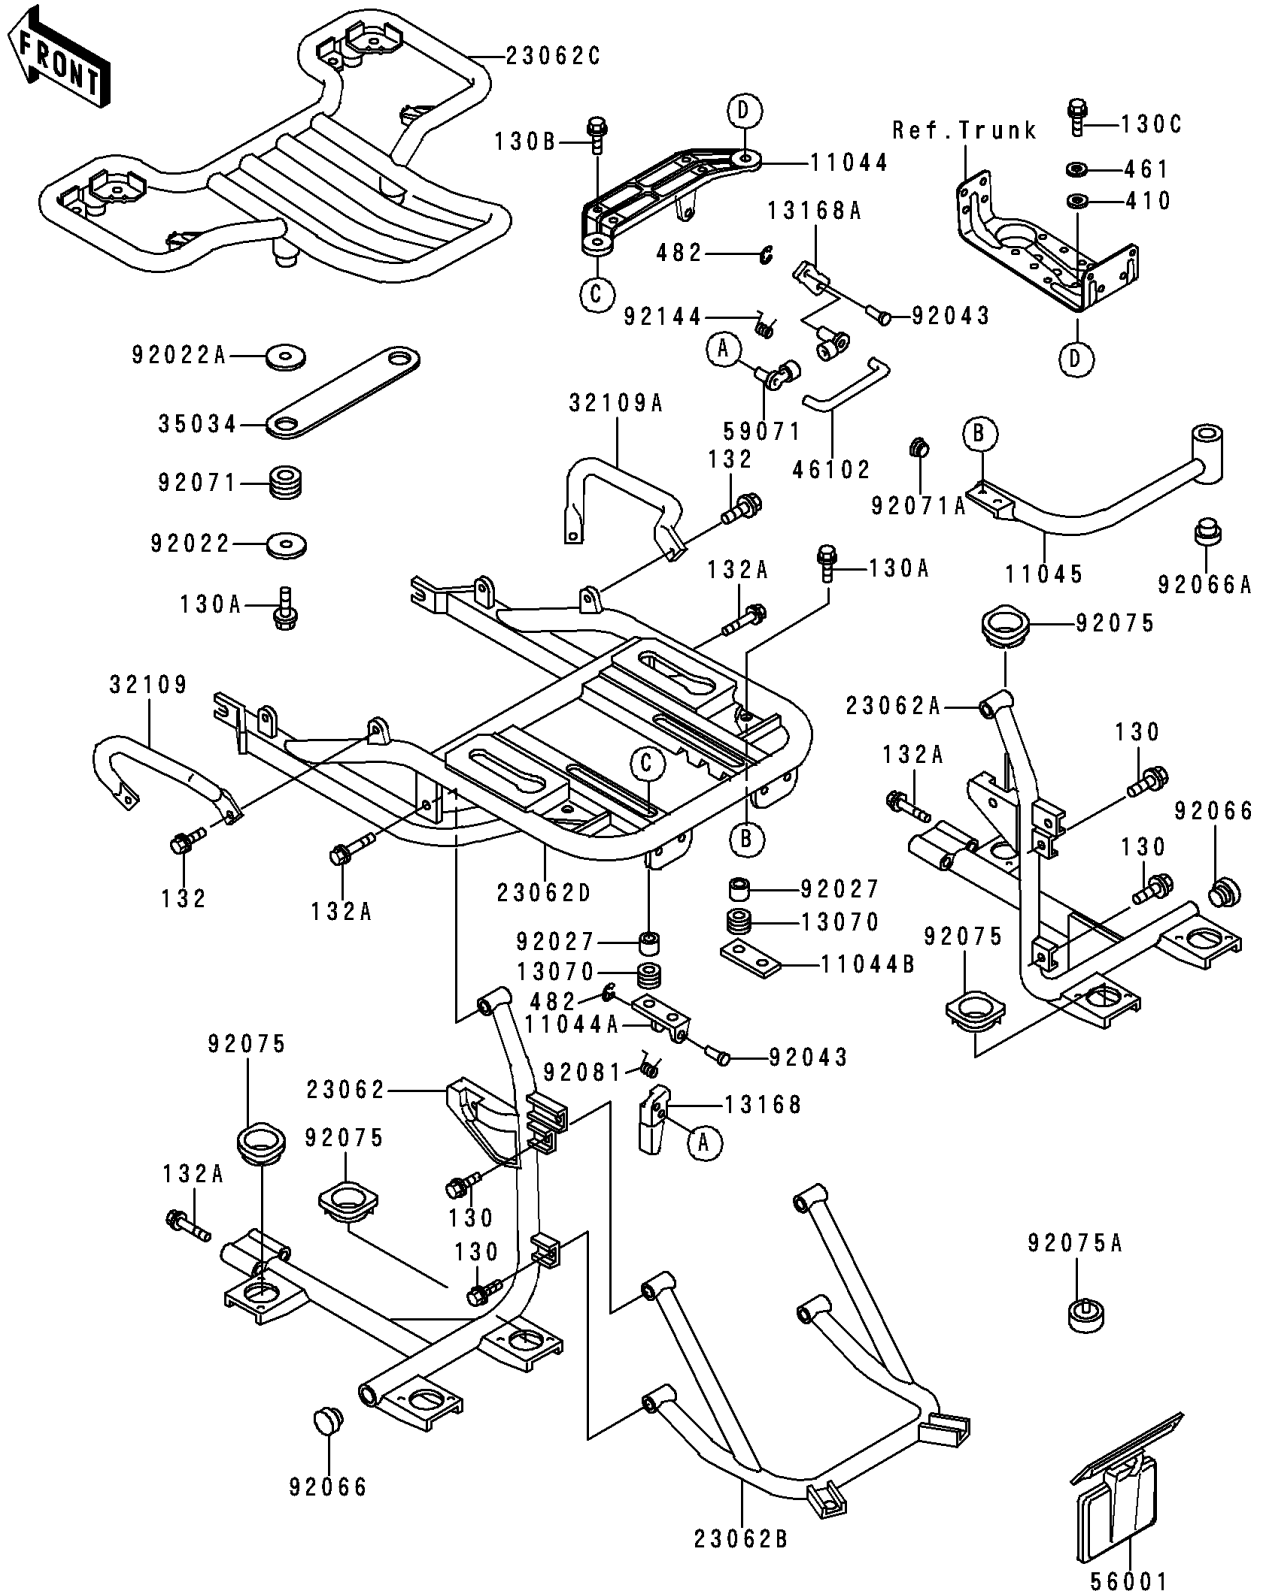

# 1996 Voyager XII PARTS DIAGRAM

Accessory(Trunk Bracket)

F2910

# 1996 Voyager XII PARTS LIST

Accessory(Trunk Bracket)

| ITEM NAME                            | PART NUMBER | QUANTITY |
|--------------------------------------|-------------|----------|
| COLLAR,6.8X10X9.5 (Ref # 92027)      | 92027-1983  | 4        |
| PIN,6X28 (Ref # 92043)               | 92043-1308  | 2        |
| PLUG (Ref # 92066)                   | 92066-1220  | 4        |
| PLUG (Ref # 92066A)                  | 92066-1287  | 1        |
| GROMMET (Ref # 92071)                | 92071-1131  | 4        |
| GROMMET (Ref # 92071A)               | 92071-1156  | 1        |
| DAMPER (Ref # 92075)                 | 92075-1840  | 6        |
| DAMPER,MIRROR STOPPER (Ref # 92075A) | 92075-1844  | 1        |
| SPRING,RETURN (Ref # 92081)          | 92081-1967  | 1        |
| SPRING (Ref # 92144)                 | 92144-1045  | 1        |