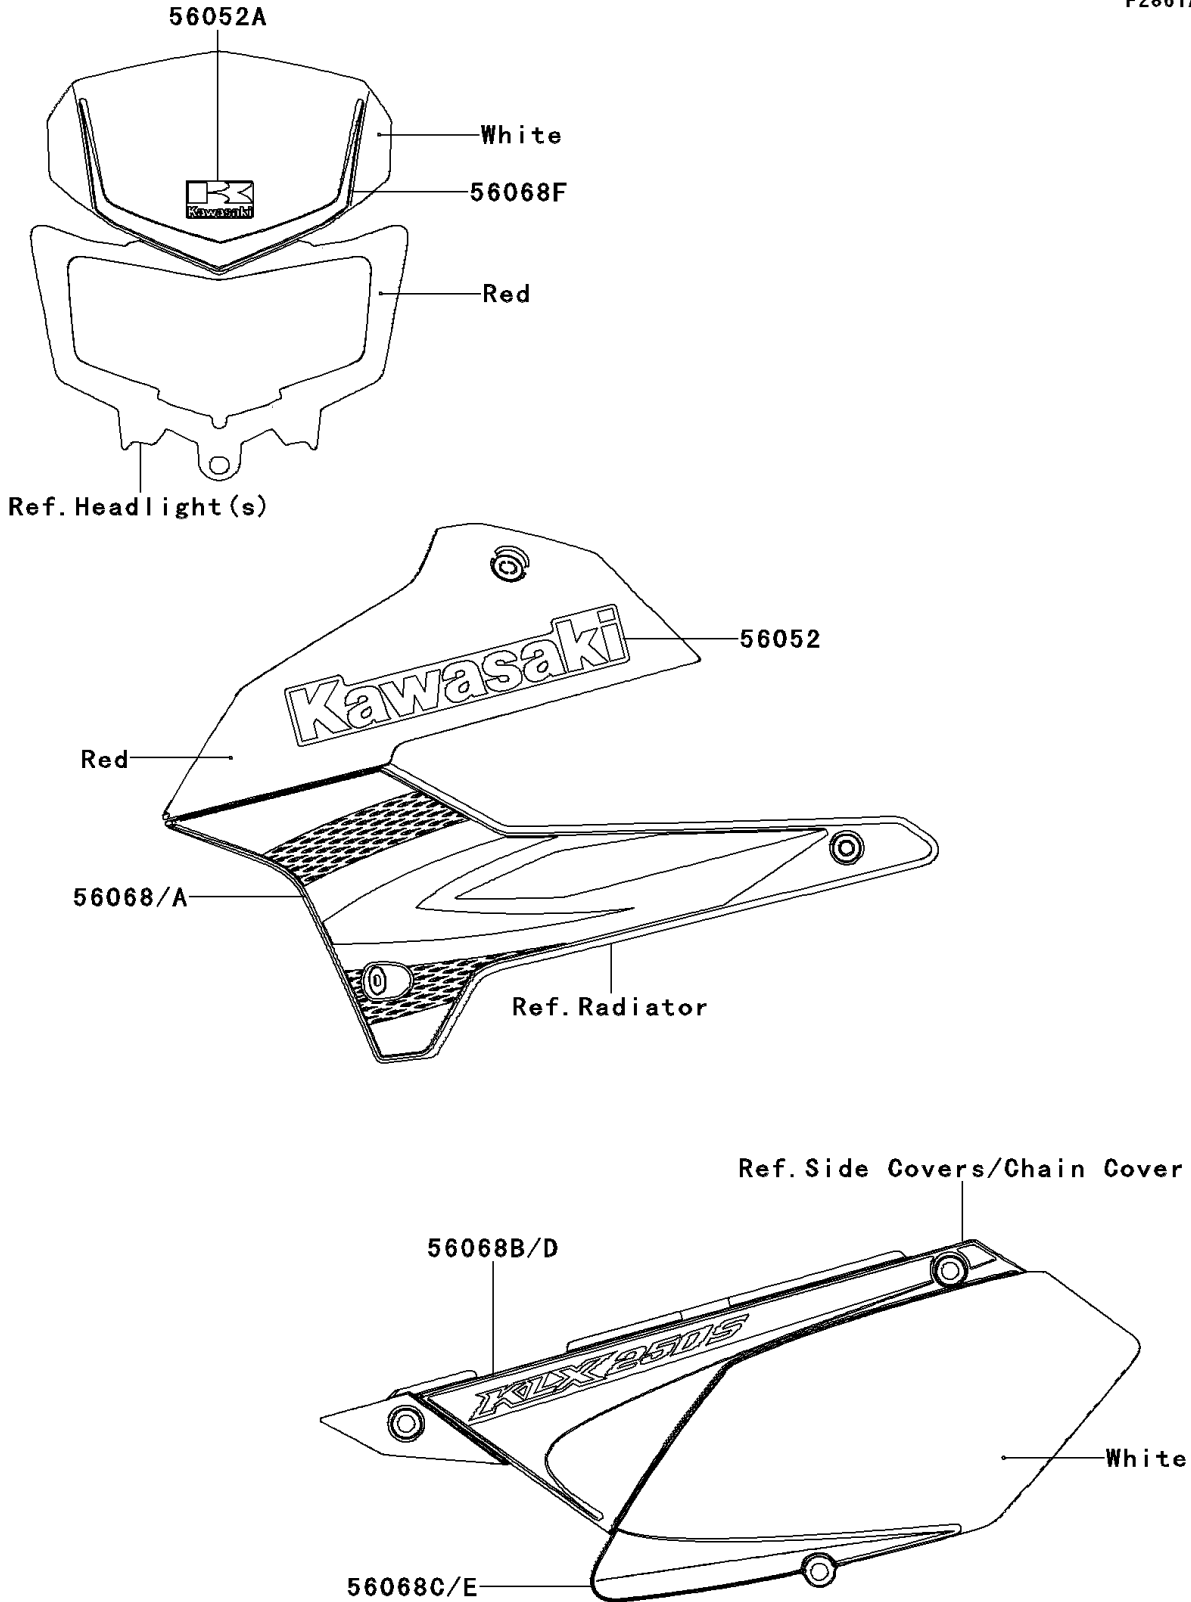

2009 KLX® 250S PARTS DIAGRAM

Decals(S.Red)(T9F)

F2861A

2009 KLX® 250S PARTS LIST

Decals(S.Red)(T9F)

ITEM NAME	PART NUMBER	QUANTITY
MARK,SHROUD,KAWASAKI (Ref # 56052)	56052-0965	2
MARK,KAWASAKI (Ref # 56052A)	56052-0968	1
PATTERN,SHROUD,LH (Ref # 56068)	56068-0857	1
PATTERN,SHROUD,RH (Ref # 56068A)	56068-0858	1
PATTERN,SIDE COVER,UPP,LH (Ref # 56068B)	56068-0859	1
PATTERN,SIDE COVER,LWR,LH (Ref # 56068C)	56068-0860	1
PATTERN,SIDE COVER,UPP,RH (Ref # 56068D)	56068-0861	1
PATTERN,SIDE COVER,LWR,RH (Ref # 56068E)	56068-0862	1
PATTERN,HEAD LAMP COVER (Ref # 56068F)	56068-0981	1