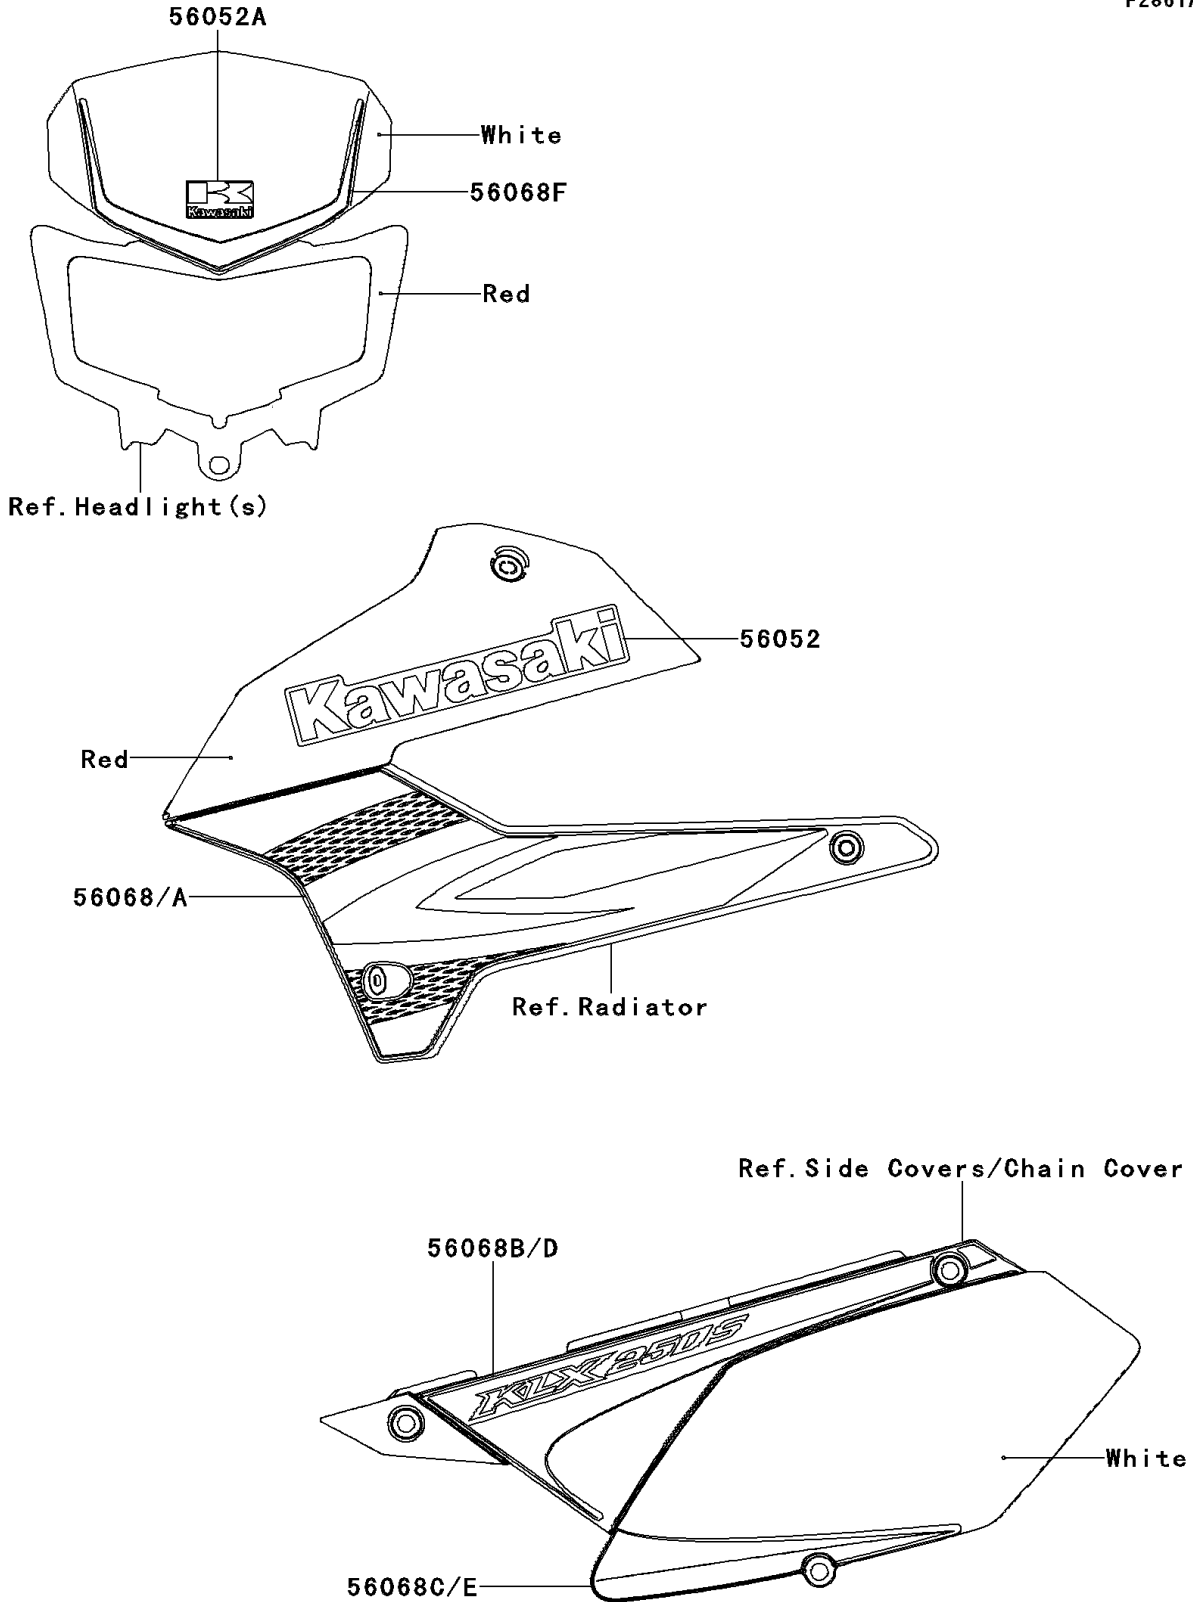

2009 KLX® 250S PARTS DIAGRAM

Decals(S.Red)(T9F)

F2861A

2009 KLX® 250S PARTS LIST

Decals(S.Red)(T9F)

ITEM NAME	PART NUMBER	QUANTITY
MARK,SHROUD,KAWASAKI (Ref # 56052)	56052-0965	2
MARK,KAWASAKI (Ref # 56052A)	56052-0968	1
PATTERN,SHROUD,LH (Ref # 56068)	56068-0857	1
PATTERN,SHROUD,RH (Ref # 56068A)	56068-0858	1
PATTERN,SIDE COVER,UPP,LH (Ref # 56068B)	56068-0859	1
PATTERN,SIDE COVER,LWR,LH (Ref # 56068C)	56068-0860	1
PATTERN,SIDE COVER,UPP,RH (Ref # 56068D)	56068-0861	1
PATTERN,SIDE COVER,LWR,RH (Ref # 56068E)	56068-0862	1
PATTERN,HEAD LAMP COVER (Ref # 56068F)	56068-0981	1