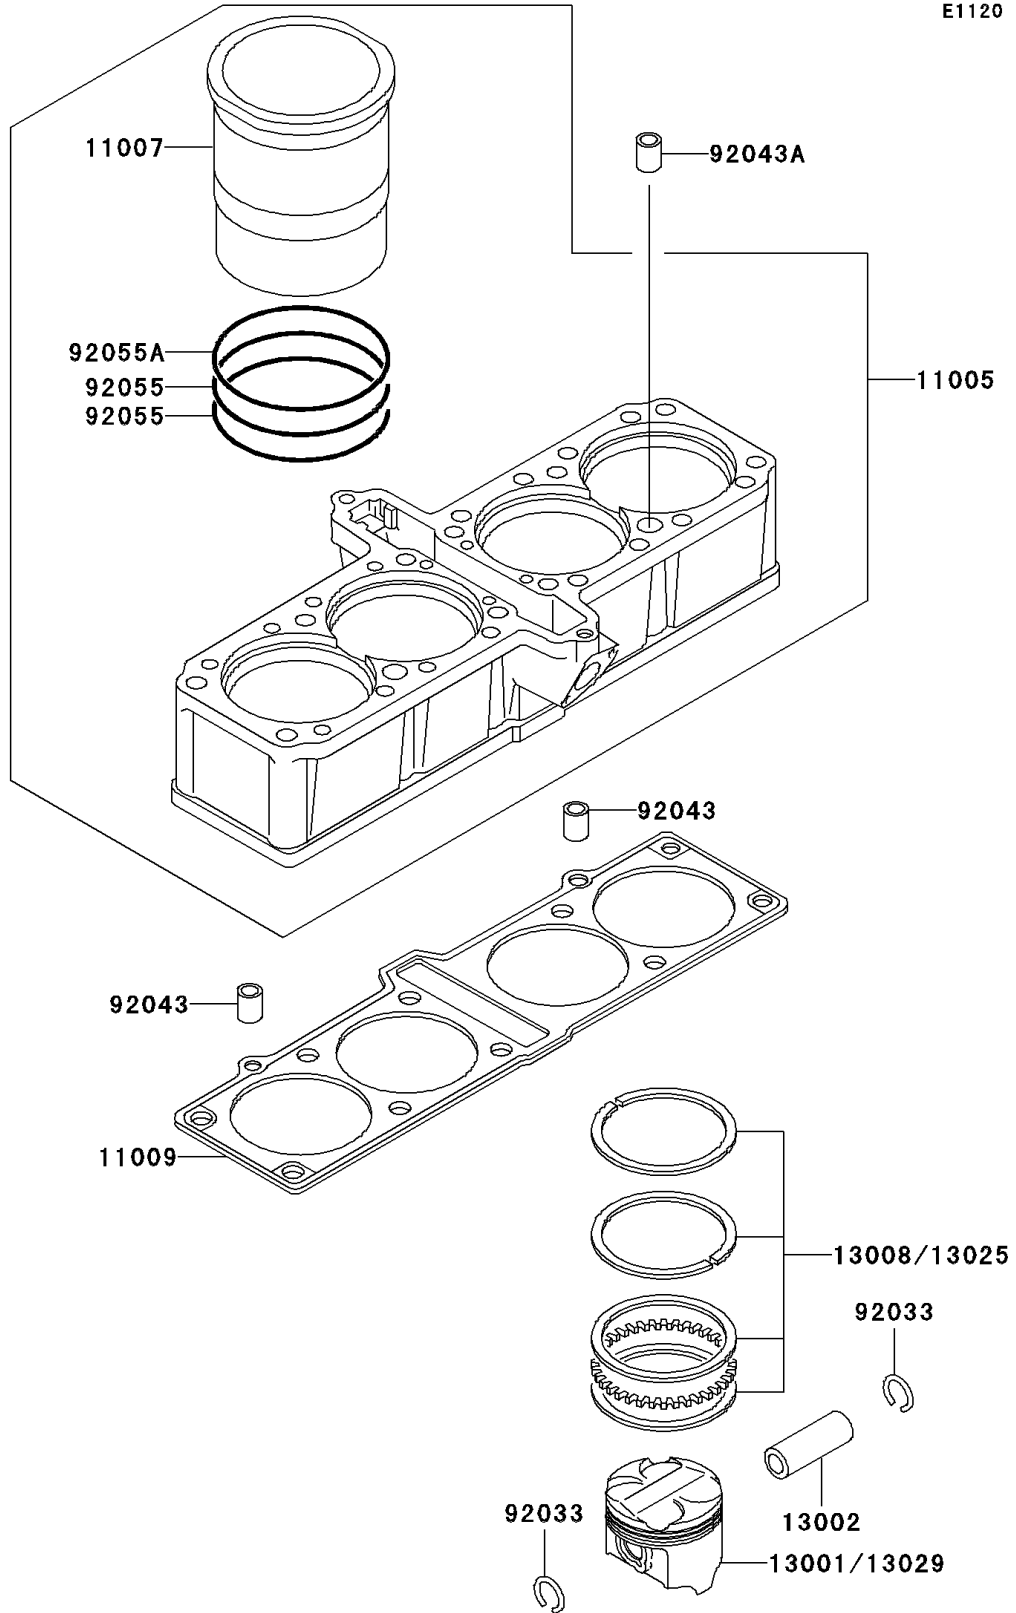

# 2001 Voyager XII PARTS DIAGRAM

Cylinder/Piston(s)

## 2001 Voyager XII PARTS LIST

Cylinder/Piston(s)

ITEM NAME	PART NUMBER	QUANTITY
CYLINDER-ENGINE (Ref # 11005)	11005-1537	1
LINER-CYLINDER (Ref # 11007)	11007-1084	4
GASKET,CYLINDER BASE (Ref # 11009)	11009-1554	1
PISTON-ENGINE,STD (Ref # 13001)	13001-1222	4
PIN-PISTON (Ref # 13002)	13002-1060	4
RING-SET-PISTON,STD (Ref # 13008)	13008-1071	4
RING-SET-PISTON L,O/S 0.50 (Ref # 13025)	13025-1070	4
PISTON-ENGINE L,O/S 0.50 (Ref # 13029)	13029-1143	4
RING-SNAP (Ref # 92033)	92033-1207	8
PIN,8.2X10X14 (Ref # 92043)	92043-1264	2
PIN,11.5X14X14 (Ref # 92043A)	92043-1279	2
RING-O,84.4X2.4 (Ref # 92055)	92055-1323	8
RING-O,82.5X2 (Ref # 92055A)	92055-1331	4