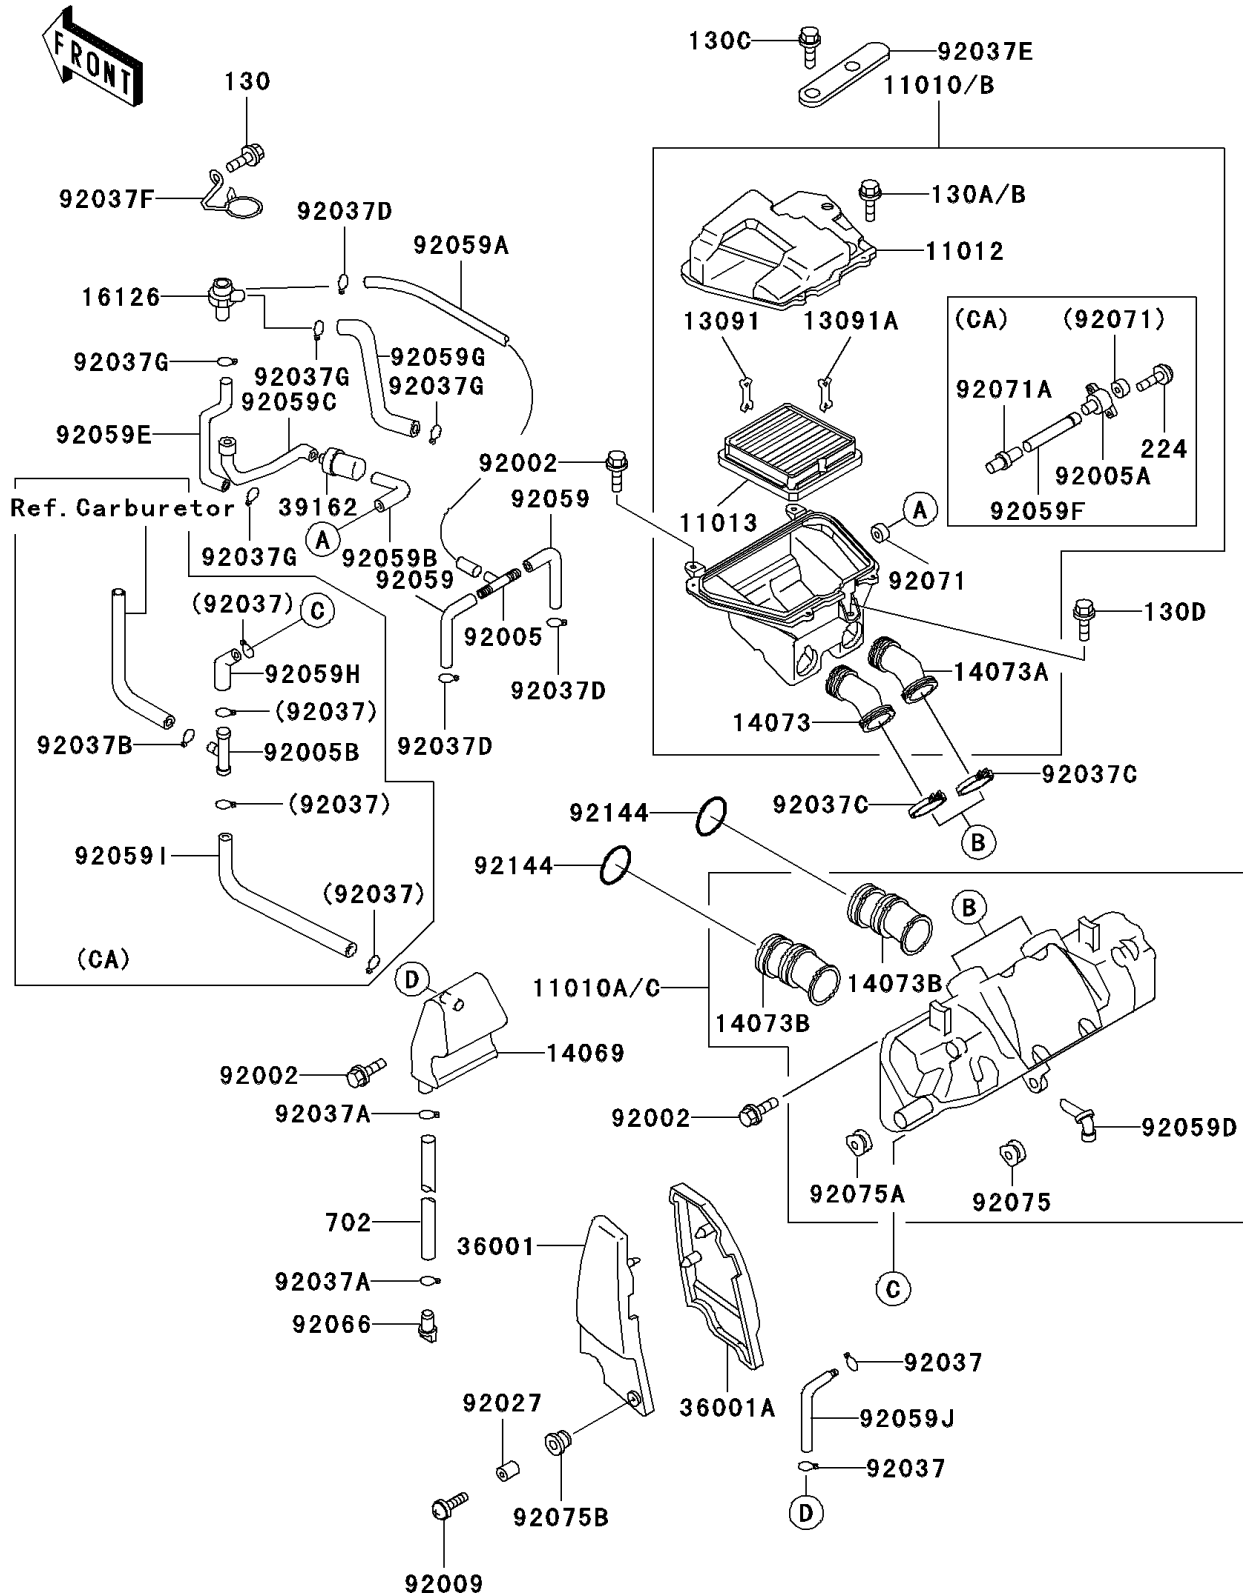

2003 Voyager XII PARTS DIAGRAM

Air Cleaner

E1130

2003 Voyager XII PARTS LIST

Air Cleaner

ITEM NAME	PART NUMBER	QUANTITY
CAP,AIR FILTER (Ref # 11012)	11012-1490	1
ELEMENT-AIR FILTER (Ref # 11013)	11013-1137	1
HOLDER,FR (Ref # 13091)	13091-1420	1
HOLDER,RR (Ref # 13091A)	13091-1432	1
BREATHER,TANK (Ref # 14069)	14069-1053	1
DUCT,LH (Ref # 14073)	14073-1241	1
DUCT,RH (Ref # 14073A)	14073-1242	1
DUCT,CARBURETOR (Ref # 14073B)	14073-1255	4
VALVE,AIR SWITCH (Ref # 16126)	16126-1005	1
COVER-SIDE,AIR FILTER,LH (Ref # 36001)	36001-1334	1
COVER-SIDE,AIR FILTER,RH (Ref # 36001A)	36001-1335	1
SILENCER-INTAKE (Ref # 39162)	39162-1003	1
BOLT,6X16 (Ref # 92002)	92002-1188	5
FITTING,TUBE,T-TYPE (Ref # 92005)	92005-1017	1
SCREW,6X22 (Ref # 92009)	92009-1441	2
COLLAR,L=13.1,BLACK (Ref # 92027)	92027-1450	2
CLAMP,TUBE (Ref # 92037A)	92037-147	2
CLAMP (Ref # 92037C)	92037-1554	2
CLAMP (Ref # 92037D)	92037-1610	3
CLAMP (Ref # 92037E)	92037-1768	1
CLAMP (Ref # 92037F)	92037-1776	1
CLAMP,TUBE (Ref # 92037G)	92037-213	4
TUBE,4X9X155 (Ref # 92059)	92059-1033	2
TUBE,VACUUM,LONG (Ref # 92059A)	92059-1162	1
BOLT-FLANGED,6X12 (Ref # 130)	130B0612	1
BOLT-FLANGED (Ref # 130C)	130D0610	1
BOLT-FLANGED,6X14 (Ref # 130D)	130G0614	1
TUBE-RUBBER,7X10X120 (Ref # 702)	702A07120	1
TUBE (Ref # 92059B)	92059-1657	1