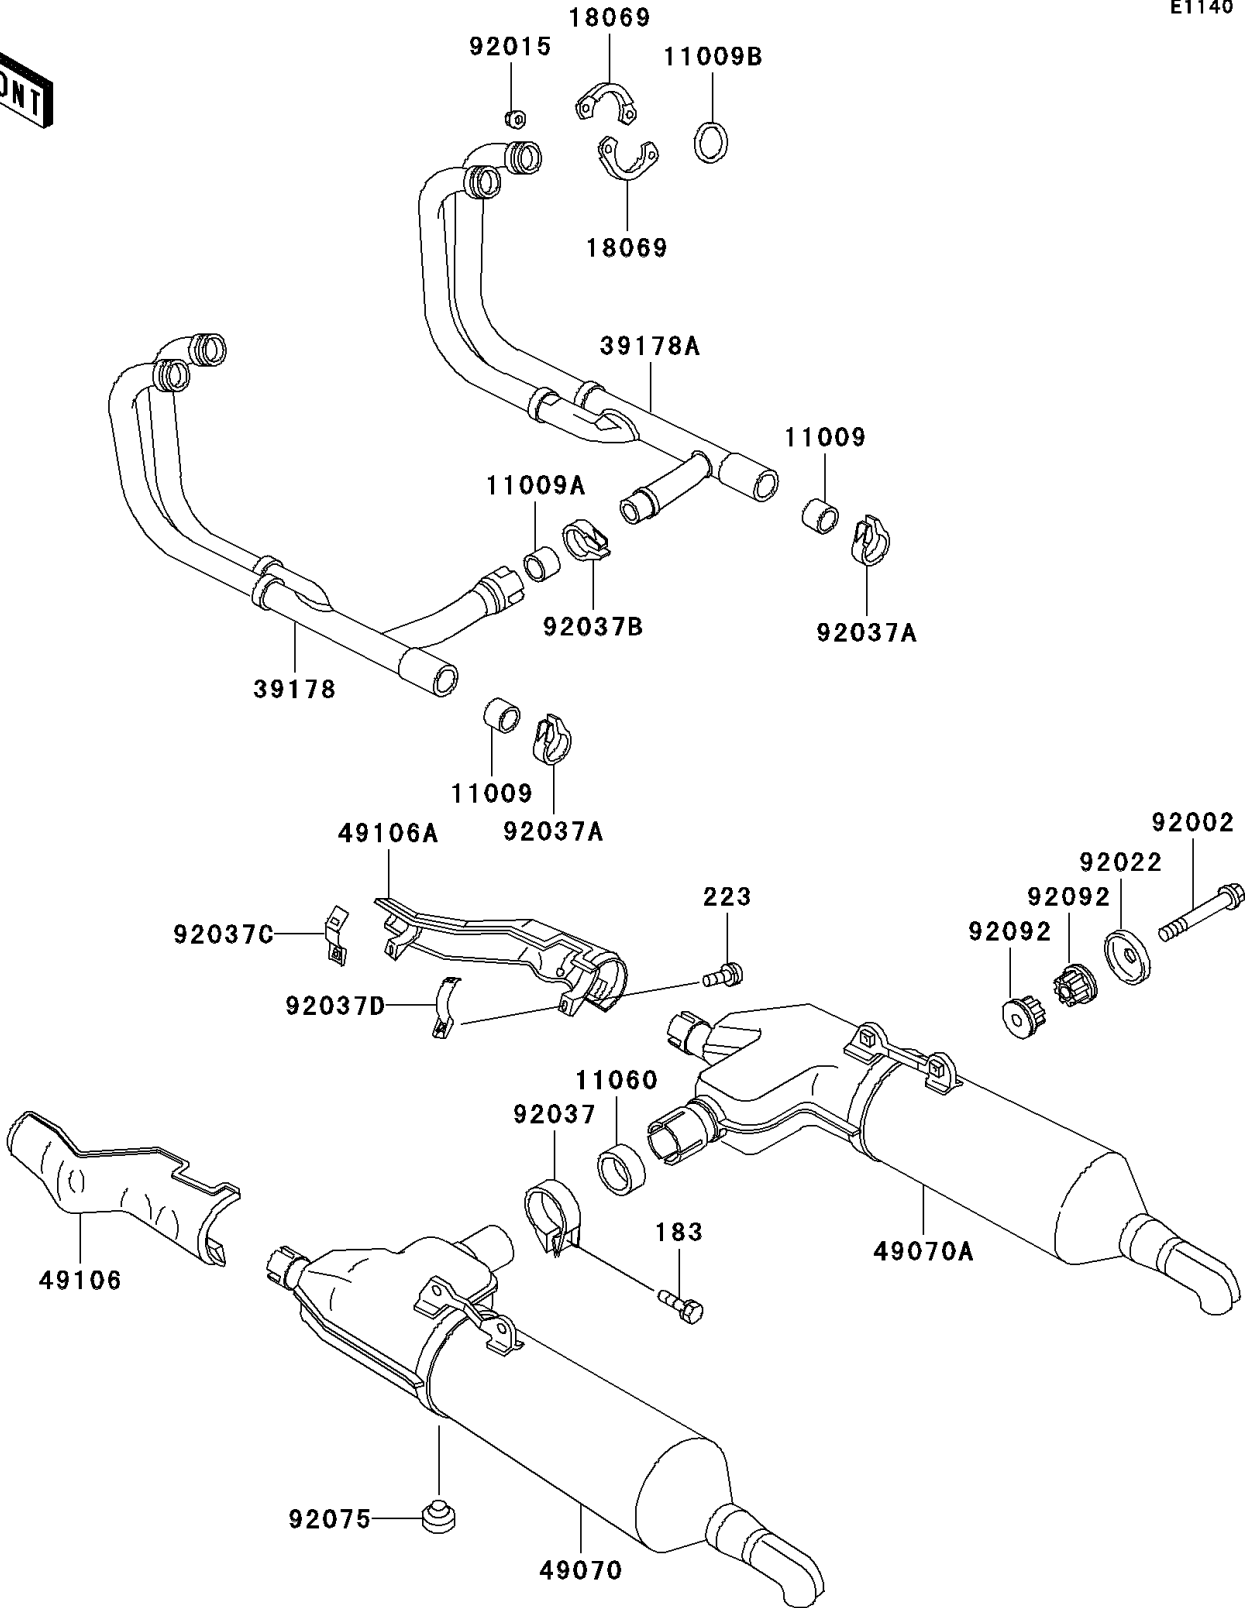

2001 Voyager XII PARTS DIAGRAM

Muffler(s)

E1140

2001 Voyager XII PARTS LIST

Muffler(s)

ITEM NAME	PART NUMBER	QUANTITY
BOLT-UPSET-WS-SMALL (Ref # 183)	183J0835	1
SCREW-PAN-WS-CROS (Ref # 223)	223X0625	4
GASKET,EXHAUST PIPE CONNECTING (Ref # 11009)	11009-1666	2
GASKET,EXHAUST MANUFOLD (Ref # 11009A)	11009-1668	1
GASKET,EXHAUST PIPE HOLDER (Ref # 11009B)	11009-1906	4
GASKET,MUFFLER (Ref # 11060)	11060-1095	1
HOLDER-EXHAUST PIPE (Ref # 18069)	18069-1070	8
MANIFOLD-COMP-EXHAUST,LH (Ref # 39178)	39178-1100	1
MANIFOLD-COMP-EXHAUST,RH (Ref # 39178A)	39178-1101	1
MUFFLER-COMP,LH (Ref # 49070)	49070-1115	1
MUFFLER-COMP,RH (Ref # 49070A)	49070-1116	1
COVER-MUFFLER,LH (Ref # 49106)	49106-1069	1
COVER-MUFFLER,RH (Ref # 49106A)	49106-1070	1
BOLT,10X55 (Ref # 92002)	92002-1826	4
NUT,8MM (Ref # 92015)	92015-1398	8
WASHER (Ref # 92022)	92022-289	4
CLAMP,MUFFLER (Ref # 92037)	92037-1055	1
CLAMP,POWER CHAMBER (Ref # 92037A)	92037-1228	2
CLAMP,MUFFLER (Ref # 92037B)	92037-1258	1
CLAMP,MUFFLER COVER,FR (Ref # 92037C)	92037-1752	2
CLAMP,MUFFLER COVER,RR (Ref # 92037D)	92037-1753	2
DAMPER (Ref # 92075)	92075-1045	1
BUSHING-RUBBER,MUFFLER (Ref # 92092)	92092-1013	8