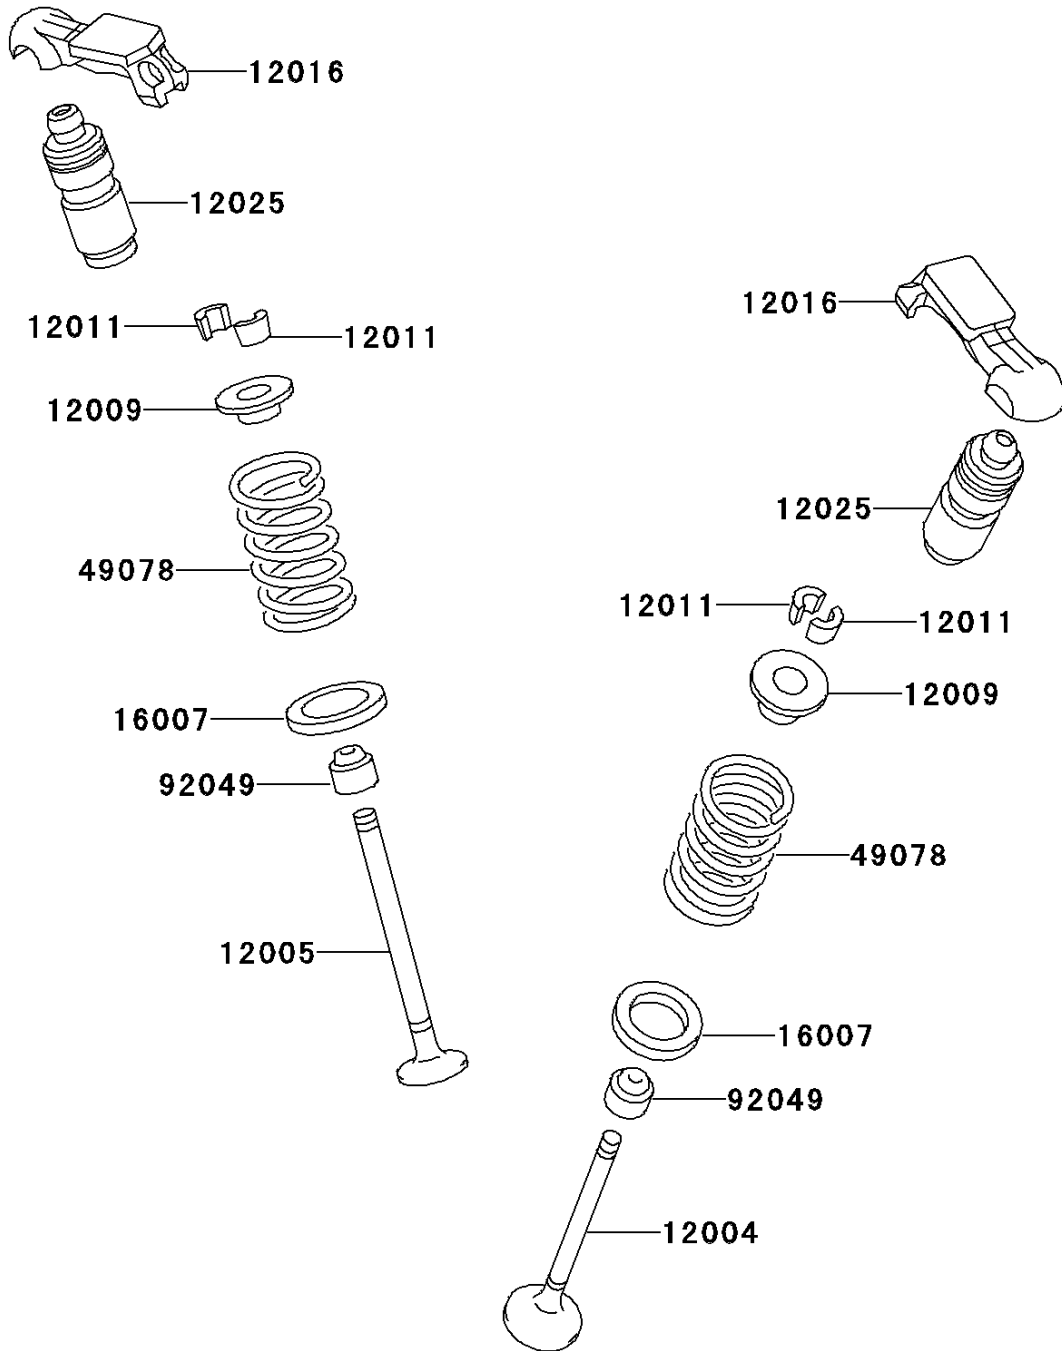

# 2001 Voyager XII PARTS DIAGRAM

Valve(s)

E1210

## 2001 Voyager XII PARTS LIST

Valve(s)

ITEM NAME	PART NUMBER	QUANTITY
VALVE-INTAKE (Ref # 12004)	12004-1065	8
VALVE-EXHAUST (Ref # 12005)	12005-1074	8
RETAINER-VALVE SPRING (Ref # 12009)	12009-1054	16
COLLET (Ref # 12011)	12011-1003	32
ARM-ROCKER (Ref # 12016)	12016-1066	16
ADJUSTER-LASH (Ref # 12025)	12025-1052	16
SEAT-SPRING,17.5X23.8X0.5 (Ref # 16007)	16007-1178	16
SPRING-ENGINE VALVE (Ref # 49078)	49078-1073	16
SEAL-OIL,RVC2-5.5X8.5X8.3 (Ref # 92049)	92049-1062	16