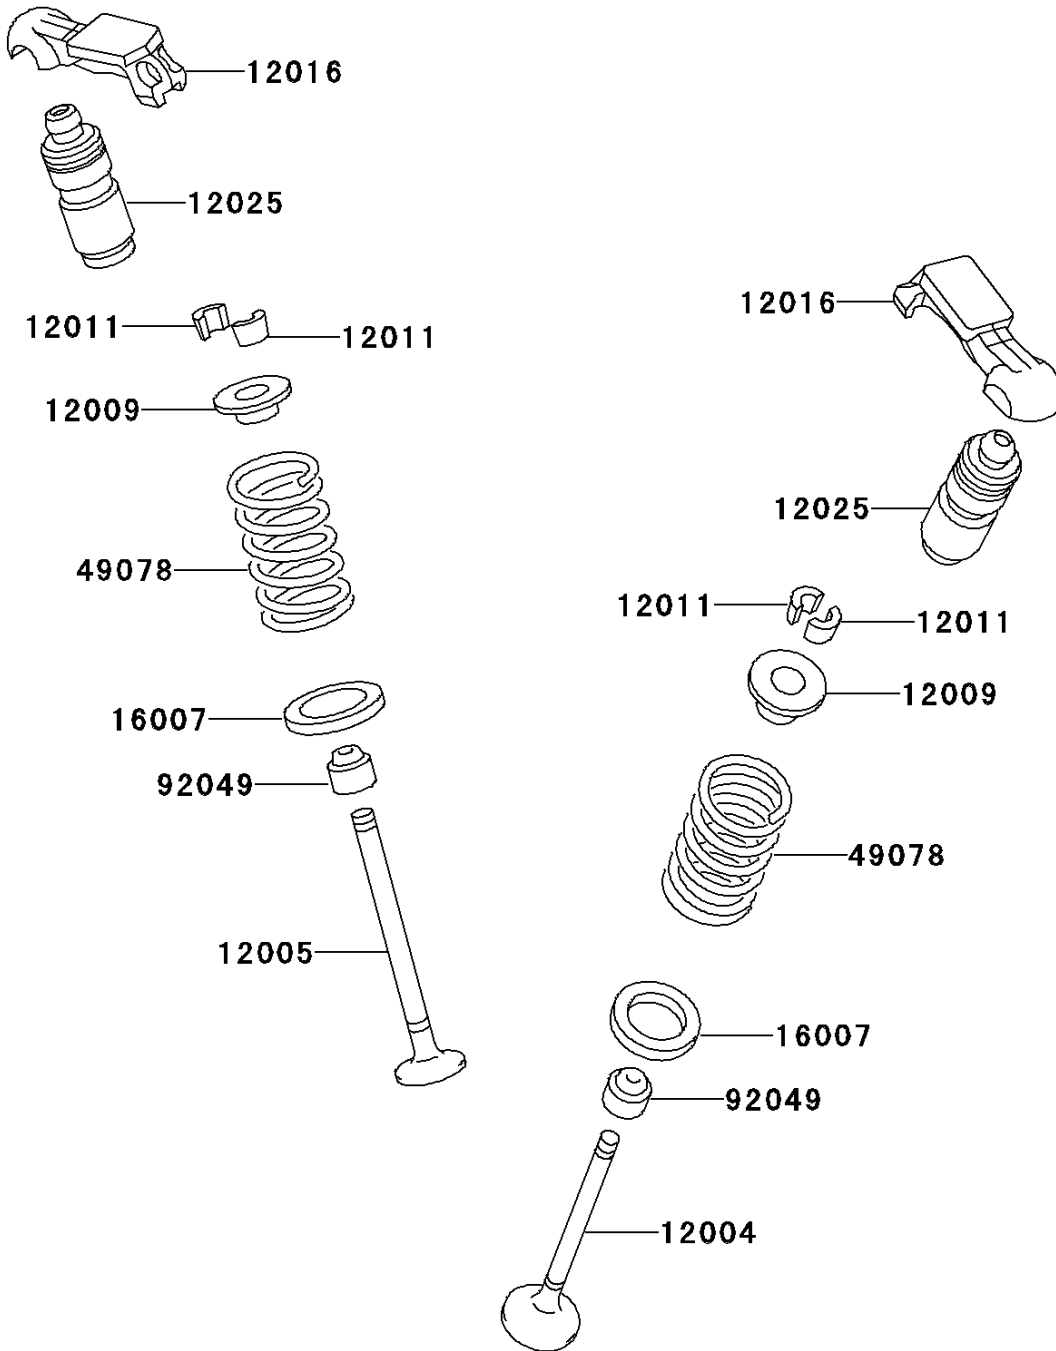

2003 Voyager XII PARTS DIAGRAM

Valve(s)

E1210

2003 Voyager XII PARTS LIST

Valve(s)

ITEM NAME	PART NUMBER	QUANTITY
VALVE-INTAKE (Ref # 12004)	12004-1065	8
VALVE-EXHAUST (Ref # 12005)	12005-1074	8
RETAINER-VALVE SPRING (Ref # 12009)	12009-1054	16
COLLET (Ref # 12011)	12011-1003	32
ARM-ROCKER (Ref # 12016)	12016-1066	16
ADJUSTER-LASH (Ref # 12025)	12025-1052	16
SEAT-SPRING,17.5X23.8X0.5 (Ref # 16007)	16007-1178	16
SPRING-ENGINE VALVE (Ref # 49078)	49078-1073	16
SEAL-OIL,RVC2-5.5X8.5X8.3 (Ref # 92049)	92049-1062	16