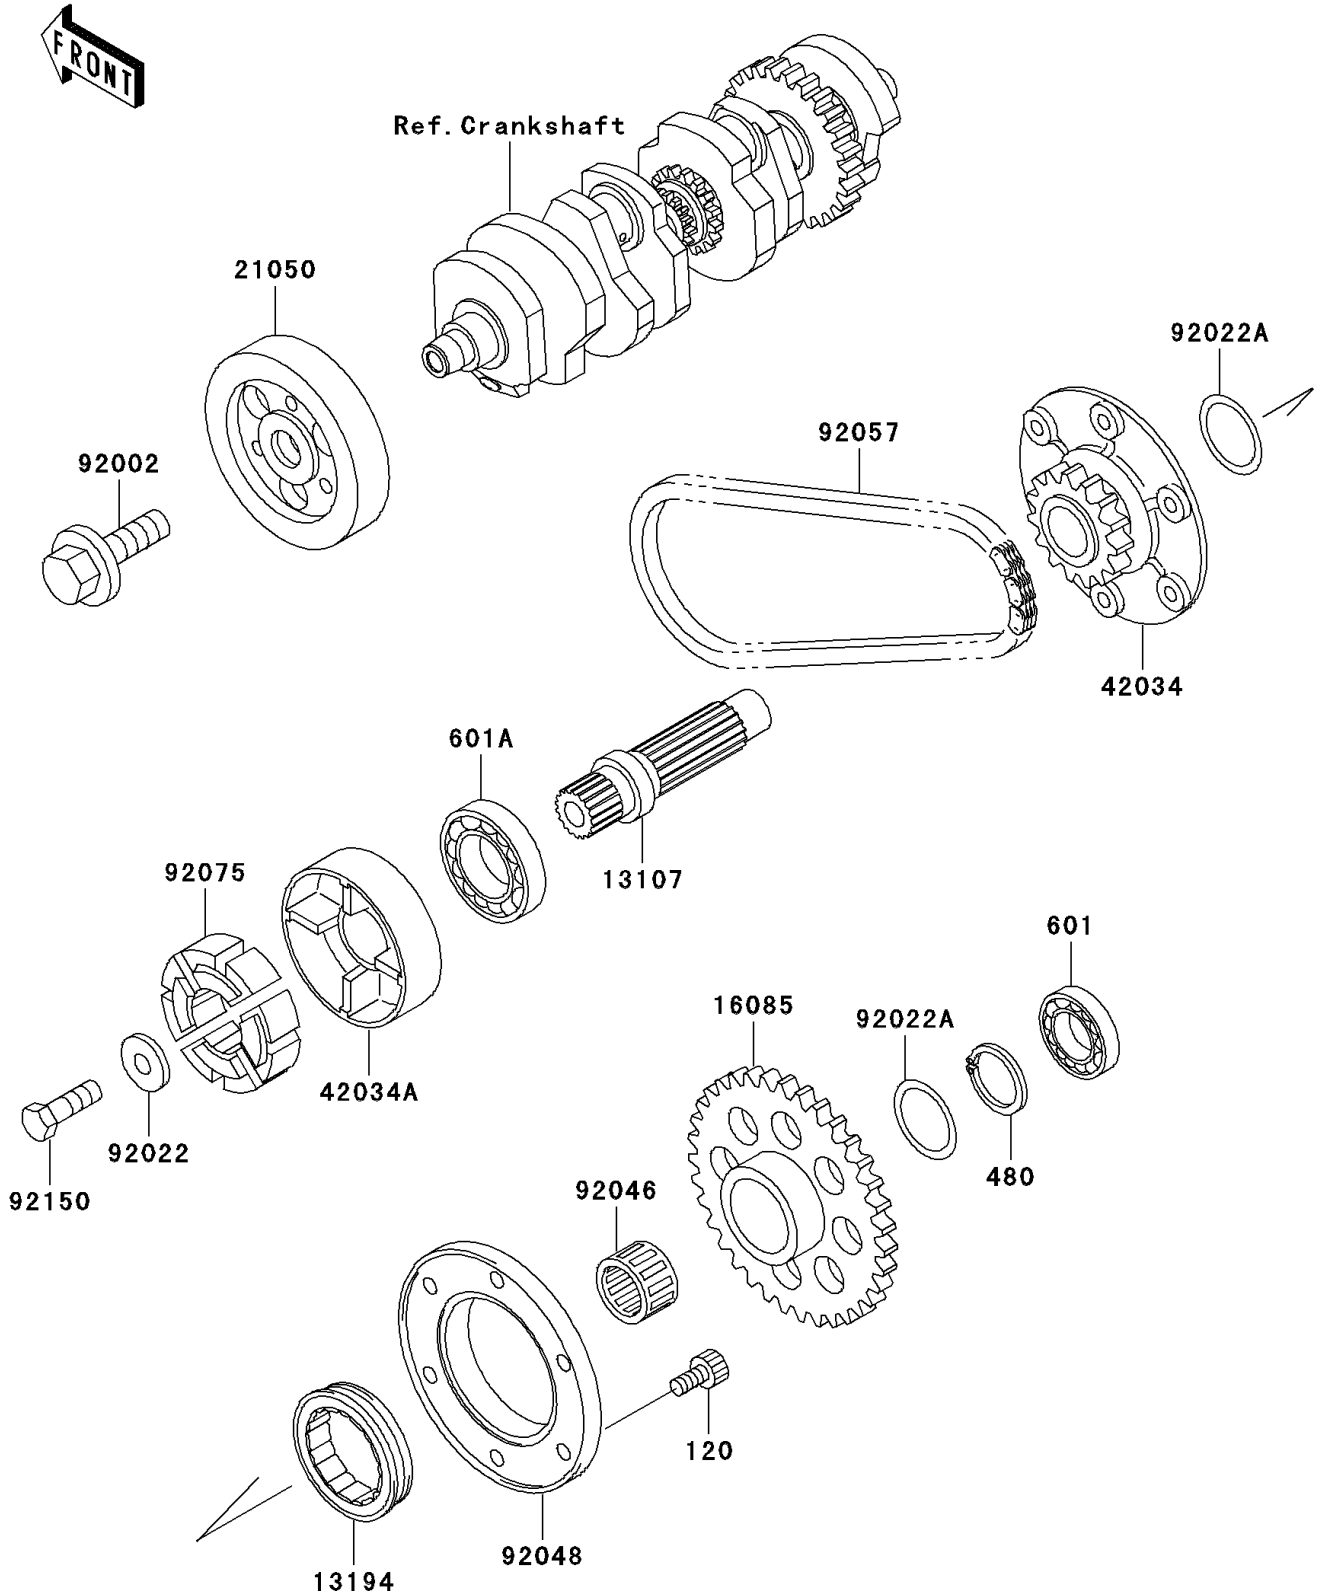

# 2001 Voyager XII PARTS DIAGRAM

Secondary Shaft

E1322

## 2001 Voyager XII PARTS LIST

### Secondary Shaft

ITEM NAME	PART NUMBER	QUANTITY
BOLT-SOCKET,6X12 (Ref # 120)	120P0612	6
CIRCLIP-TYPE-C,25MM (Ref # 480)	480J2500	1
BEARING-BALL (Ref # 601)	601A6203Z	1
BEARING-BALL,#6204 (Ref # 601A)	601A6204	1
SHAFT (Ref # 13107)	13107-1192	1
CLUTCH-ONEWAY (Ref # 13194)	13194-1096	1
GEAR,ONEWAY CLUTCH (Ref # 16085)	16085-1152	1
FLYWHEEL (Ref # 21050)	21050-1117	1
COUPLING (Ref # 42034)	42034-1082	1
COUPLING (Ref # 42034A)	42034-1083	1
BOLT,14X36 (Ref # 92002)	92002-1862	1
WASHER,8X22X3 (Ref # 92022)	92022-1518	1
WASHER,25.3X32X0.5 (Ref # 92022A)	92022-225	2
BEARING-NEEDLE,K253020S (Ref # 92046)	92046-1022	1
RACE,ONEWAY CLUTCH (Ref # 92048)	92048-1065	1
CHAIN,GENERATOR (Ref # 92057)	92057-1276	1
DAMPER,COUPLING (Ref # 92075)	92075-1790	4
BOLT (Ref # 92150)	92150-1488	1