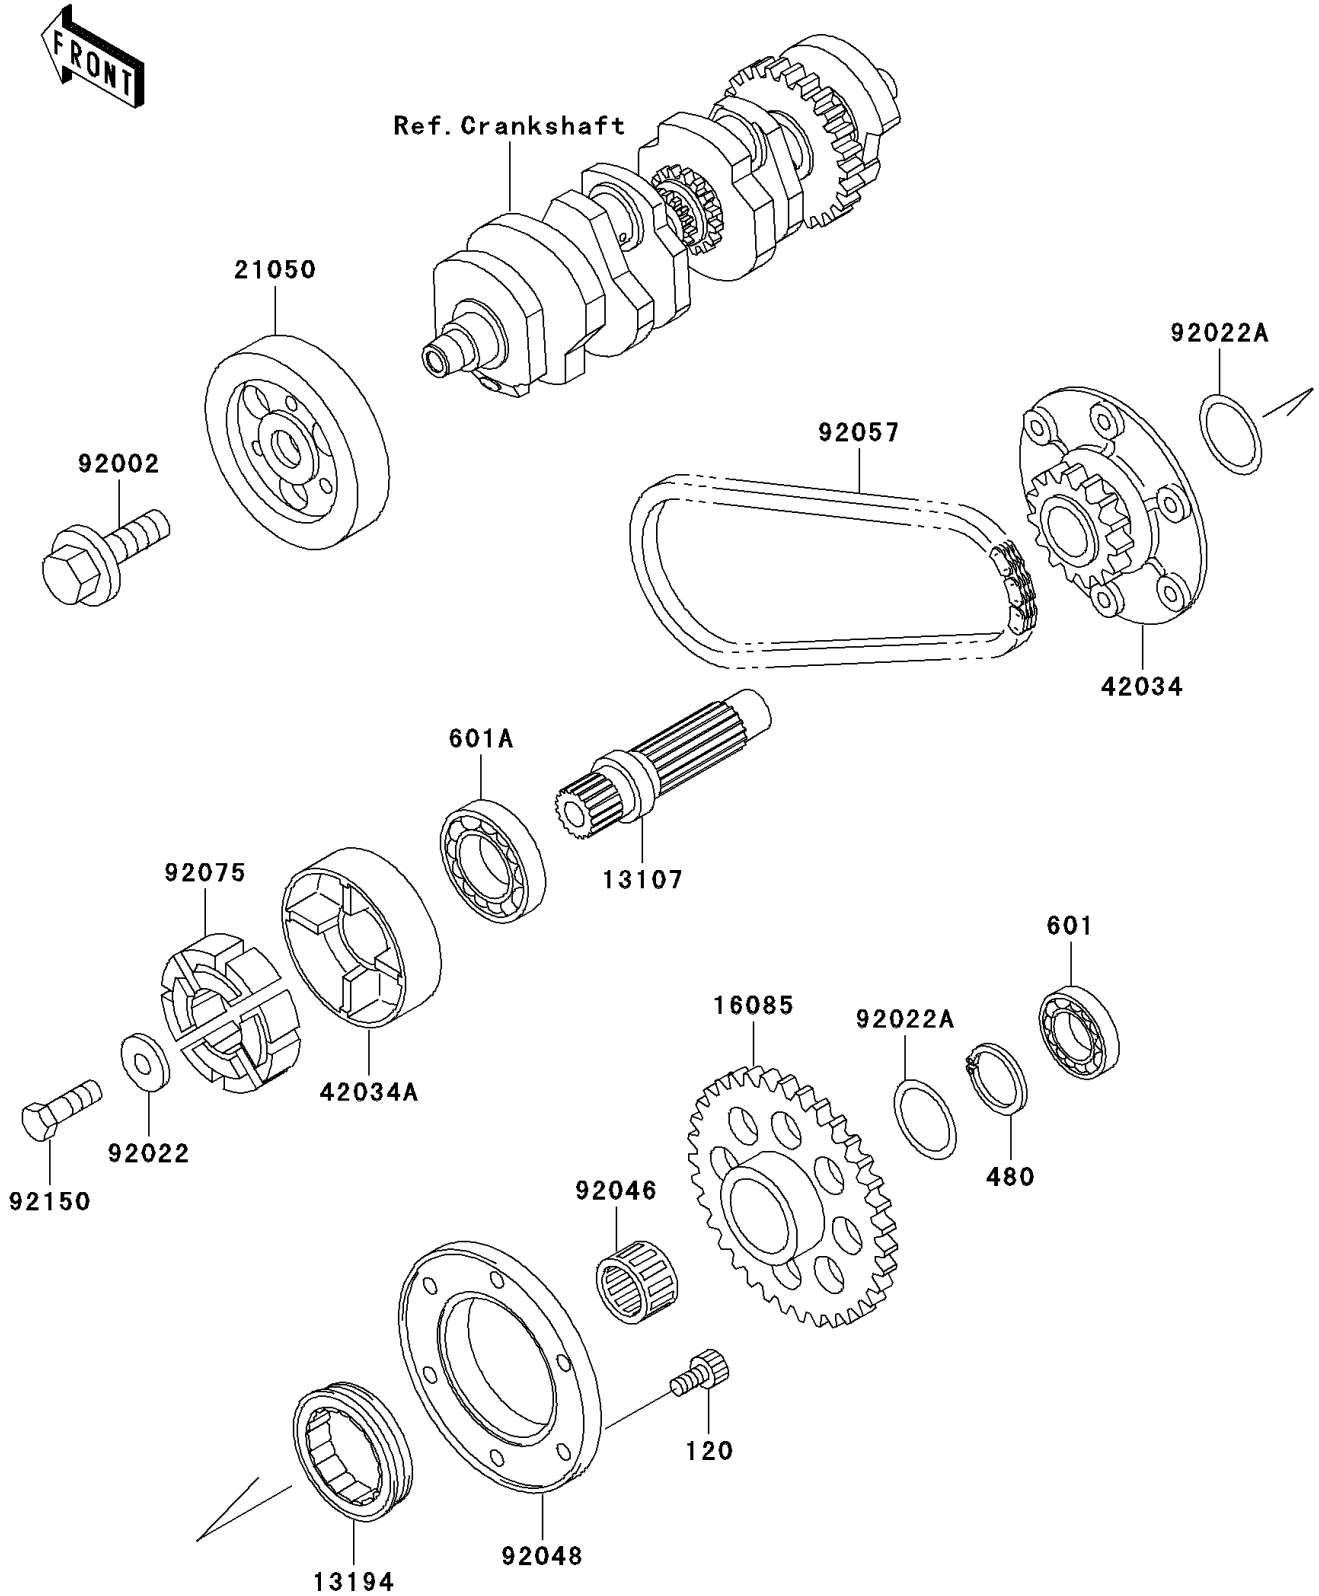

2001 Voyager XII PARTS DIAGRAM

Secondary Shaft

E1322

2001 Voyager XII PARTS LIST

Secondary Shaft

ITEM NAME	PART NUMBER	QUANTITY
BOLT-SOCKET,6X12 (Ref # 120)	120P0612	6
CIRCLIP-TYPE-C,25MM (Ref # 480)	480J2500	1
BEARING-BALL (Ref # 601)	601A6203Z	1
BEARING-BALL,#6204 (Ref # 601A)	601A6204	1
SHAFT (Ref # 13107)	13107-1192	1
CLUTCH-ONEWAY (Ref # 13194)	13194-1096	1
GEAR,ONEWAY CLUTCH (Ref # 16085)	16085-1152	1
FLYWHEEL (Ref # 21050)	21050-1117	1
COUPLING (Ref # 42034)	42034-1082	1
COUPLING (Ref # 42034A)	42034-1083	1
BOLT,14X36 (Ref # 92002)	92002-1862	1
WASHER,8X22X3 (Ref # 92022)	92022-1518	1
WASHER,25.3X32X0.5 (Ref # 92022A)	92022-225	2
BEARING-NEEDLE,K253020S (Ref # 92046)	92046-1022	1
RACE,ONEWAY CLUTCH (Ref # 92048)	92048-1065	1
CHAIN,GENERATOR (Ref # 92057)	92057-1276	1
DAMPER,COUPLING (Ref # 92075)	92075-1790	4
BOLT (Ref # 92150)	92150-1488	1