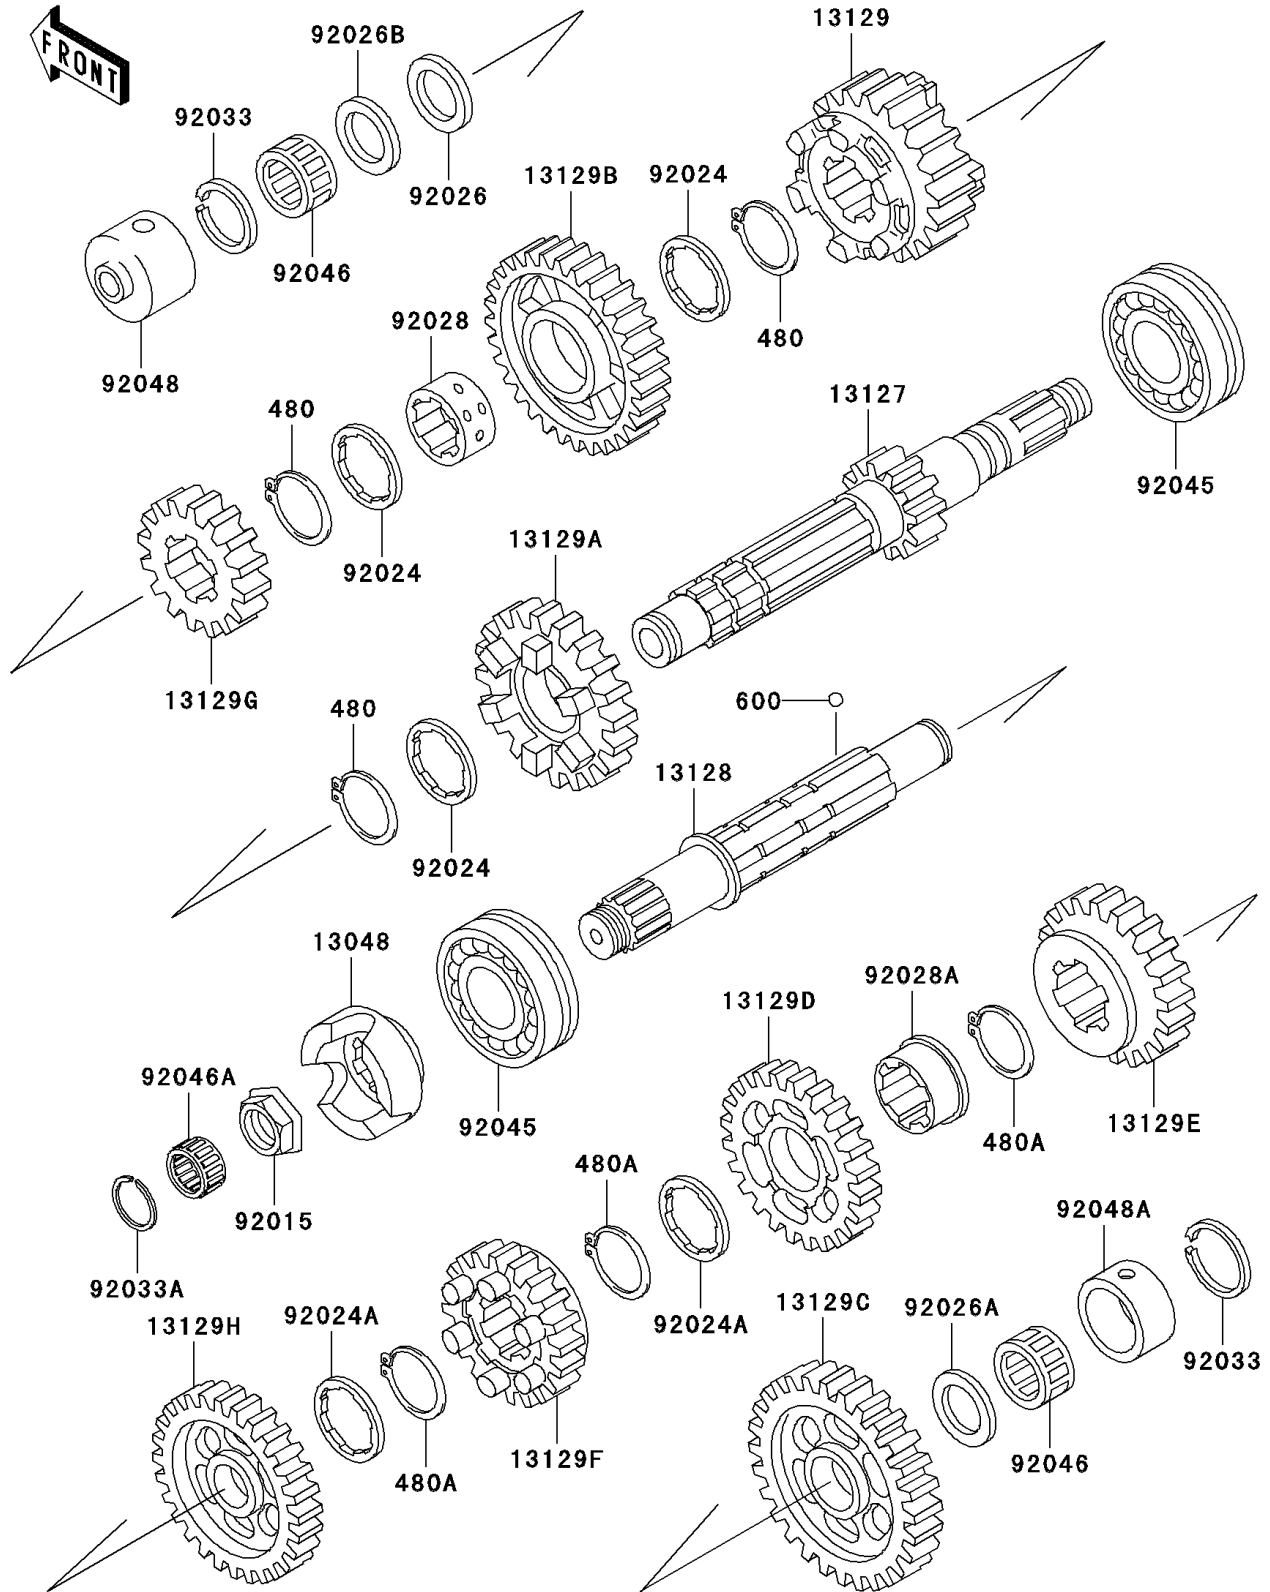

2001 Voyager XII PARTS DIAGRAM

Transmission

E1361

2001 Voyager XII PARTS LIST

Transmission

ITEM NAME	PART NUMBER	QUANTITY
CIRCLIP-TYPE-C,28MM (Ref # 480)	480J2800	3
CIRCLIP (Ref # 480A)	480J2900	3
BALL-STEEL,5/32" (Ref # 600)	600A0500	3
CAM-DAMPER (Ref # 13048)	13048-1066	1
SHAFT-TRANSMISSION INPUT,15T (Ref # 13127)	13127-1133	1
SHAFT-TRANSMISSION OUTPUT (Ref # 13128)	13128-1130	1
GEAR,INPUT 3RD,24T (Ref # 13129)	13129-1765	1
GEAR,INPUT 4TH,28T (Ref # 13129A)	13129-1766	1
GEAR,INPUT TOP,31T (Ref # 13129B)	13129-1767	1
GEAR,OUTPUT LOW,41T (Ref # 13129C)	13129-1768	1
GEAR,OUTPUT 3RD,32T (Ref # 13129D)	13129-1770	1
GEAR,OUTPUT 4TH,29T (Ref # 13129E)	13129-1771	1
GEAR,OUTPUT TOP,26T (Ref # 13129F)	13129-1772	1
GEAR,INPUT 2ND,20T (Ref # 13129G)	13129-1836	1
GEAR,OUTPUT 2ND,36T (Ref # 13129H)	13129-1837	1
NUT (Ref # 92015)	92015-1543	1
WASHER,TOOTHED,26X35.5X1.5 (Ref # 92024)	92024-042	3
WASHER,TOOTHED,30.3X40X1.5 (Ref # 92024A)	92024-043	2
SPACER,22X35.5X1.0 (Ref # 92026)	92026-1020	1
SPACER,22X35.5X2.4 (Ref # 92026A)	92026-1225	1
SPACER,22X35.5X1.8 (Ref # 92026B)	92026-1226	1
BUSHING,TOP GEAR (Ref # 92028)	92028-1124	1
BUSHING (Ref # 92028A)	92028-1403	1
RING-SNAP,20X25.5X1.2 (Ref # 92033)	92033-025	2
RING-SNAP (Ref # 92033A)	92033-1208	1
BEARING-BALL (Ref # 92045)	92045-1197	2
BEARING-NEEDLE,FWF-223014 (Ref # 92046)	92046-031	2
BEARING-NEEDLE,K182420V1 (Ref # 92046A)	92046-1154	1
RACE,INPUT SHAFT (Ref # 92048)	92048-1052	1

2001 Voyager XII PARTS LIST

Transmission

ITEM NAME	PART NUMBER	QUANTITY
RACE,30X38X15 (Ref # 92048A)	92048-1053	1