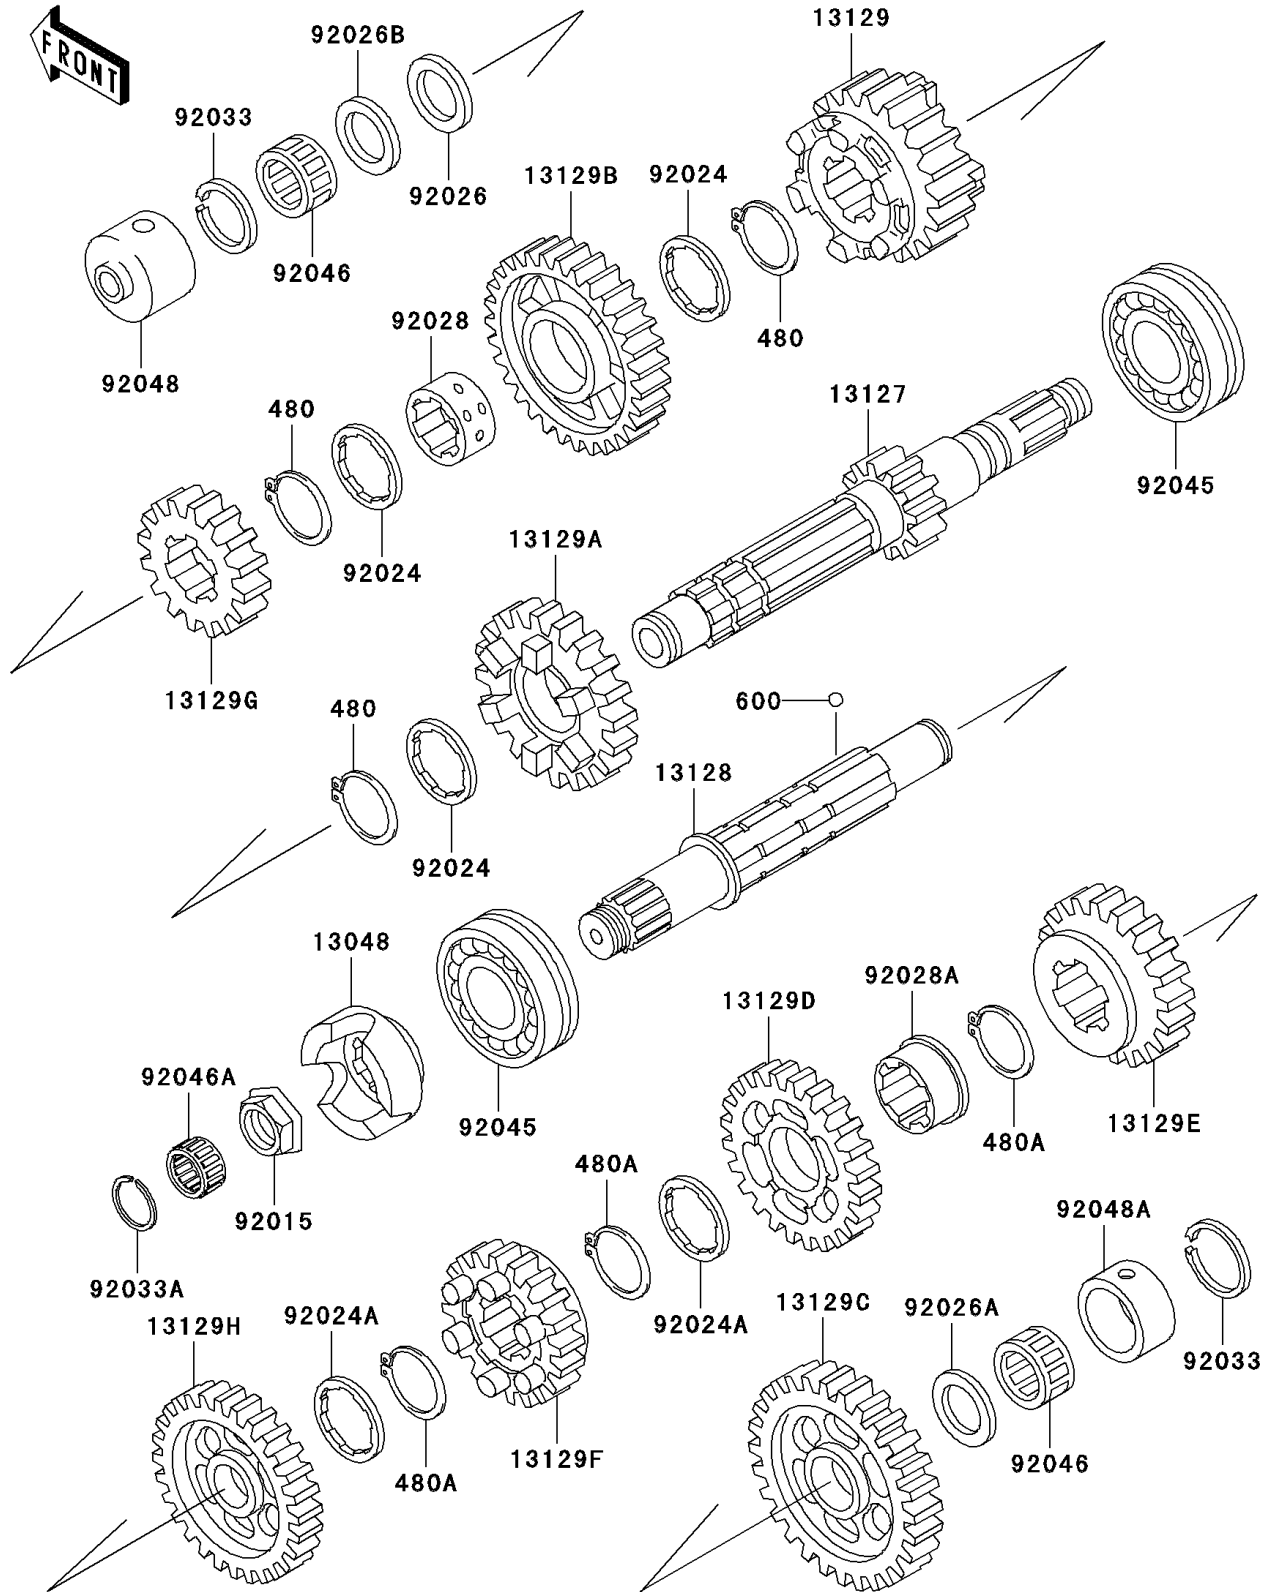

2003 Voyager XII PARTS DIAGRAM

Transmission

E1361

2003 Voyager XII PARTS LIST

Transmission

ITEM NAME	PART NUMBER	QUANTITY
CIRCLIP-TYPE-C,28MM (Ref # 480)	480J2800	3
CIRCLIP (Ref # 480A)	480J2900	3
BALL-STEEL,5/32" (Ref # 600)	600A0500	3
CAM-DAMPER (Ref # 13048)	13048-1066	1
SHAFT-TRANSMISSION INPUT,15T (Ref # 13127)	13127-1133	1
SHAFT-TRANSMISSION OUTPUT (Ref # 13128)	13128-1130	1
GEAR,INPUT 3RD,24T (Ref # 13129)	13129-1765	1
GEAR,INPUT 4TH,28T (Ref # 13129A)	13129-1766	1
GEAR,INPUT TOP,31T (Ref # 13129B)	13129-1767	1
GEAR,OUTPUT LOW,41T (Ref # 13129C)	13129-1768	1
GEAR,OUTPUT 3RD,32T (Ref # 13129D)	13129-1770	1
GEAR,OUTPUT 4TH,29T (Ref # 13129E)	13129-1771	1
GEAR,OUTPUT TOP,26T (Ref # 13129F)	13129-1772	1
GEAR,INPUT 2ND,20T (Ref # 13129G)	13129-1836	1
GEAR,OUTPUT 2ND,36T (Ref # 13129H)	13129-1837	1
NUT (Ref # 92015)	92015-1543	1
WASHER,TOOTHED,26X35.5X1.5 (Ref # 92024)	92024-042	3
WASHER,TOOTHED,30.3X40X1.5 (Ref # 92024A)	92024-043	2
SPACER,22X35.5X1.0 (Ref # 92026)	92026-1020	1
SPACER,22X35.5X2.4 (Ref # 92026A)	92026-1225	1
SPACER,22X35.5X1.8 (Ref # 92026B)	92026-1226	1
BUSHING,TOP GEAR (Ref # 92028)	92028-1124	1
BUSHING (Ref # 92028A)	92028-1403	1
RING-SNAP,20X25.5X1.2 (Ref # 92033)	92033-025	2
RING-SNAP (Ref # 92033A)	92033-1208	1
BEARING-BALL (Ref # 92045)	92045-1197	2
BEARING-NEEDLE,FWF-223014 (Ref # 92046)	92046-031	2
BEARING-NEEDLE,K182420V1 (Ref # 92046A)	92046-1154	1
RACE,INPUT SHAFT (Ref # 92048)	92048-1052	1

2003 Voyager XII PARTS LIST

Transmission

ITEM NAME	PART NUMBER	QUANTITY
RACE,30X38X15 (Ref # 92048A)	92048-1053	1