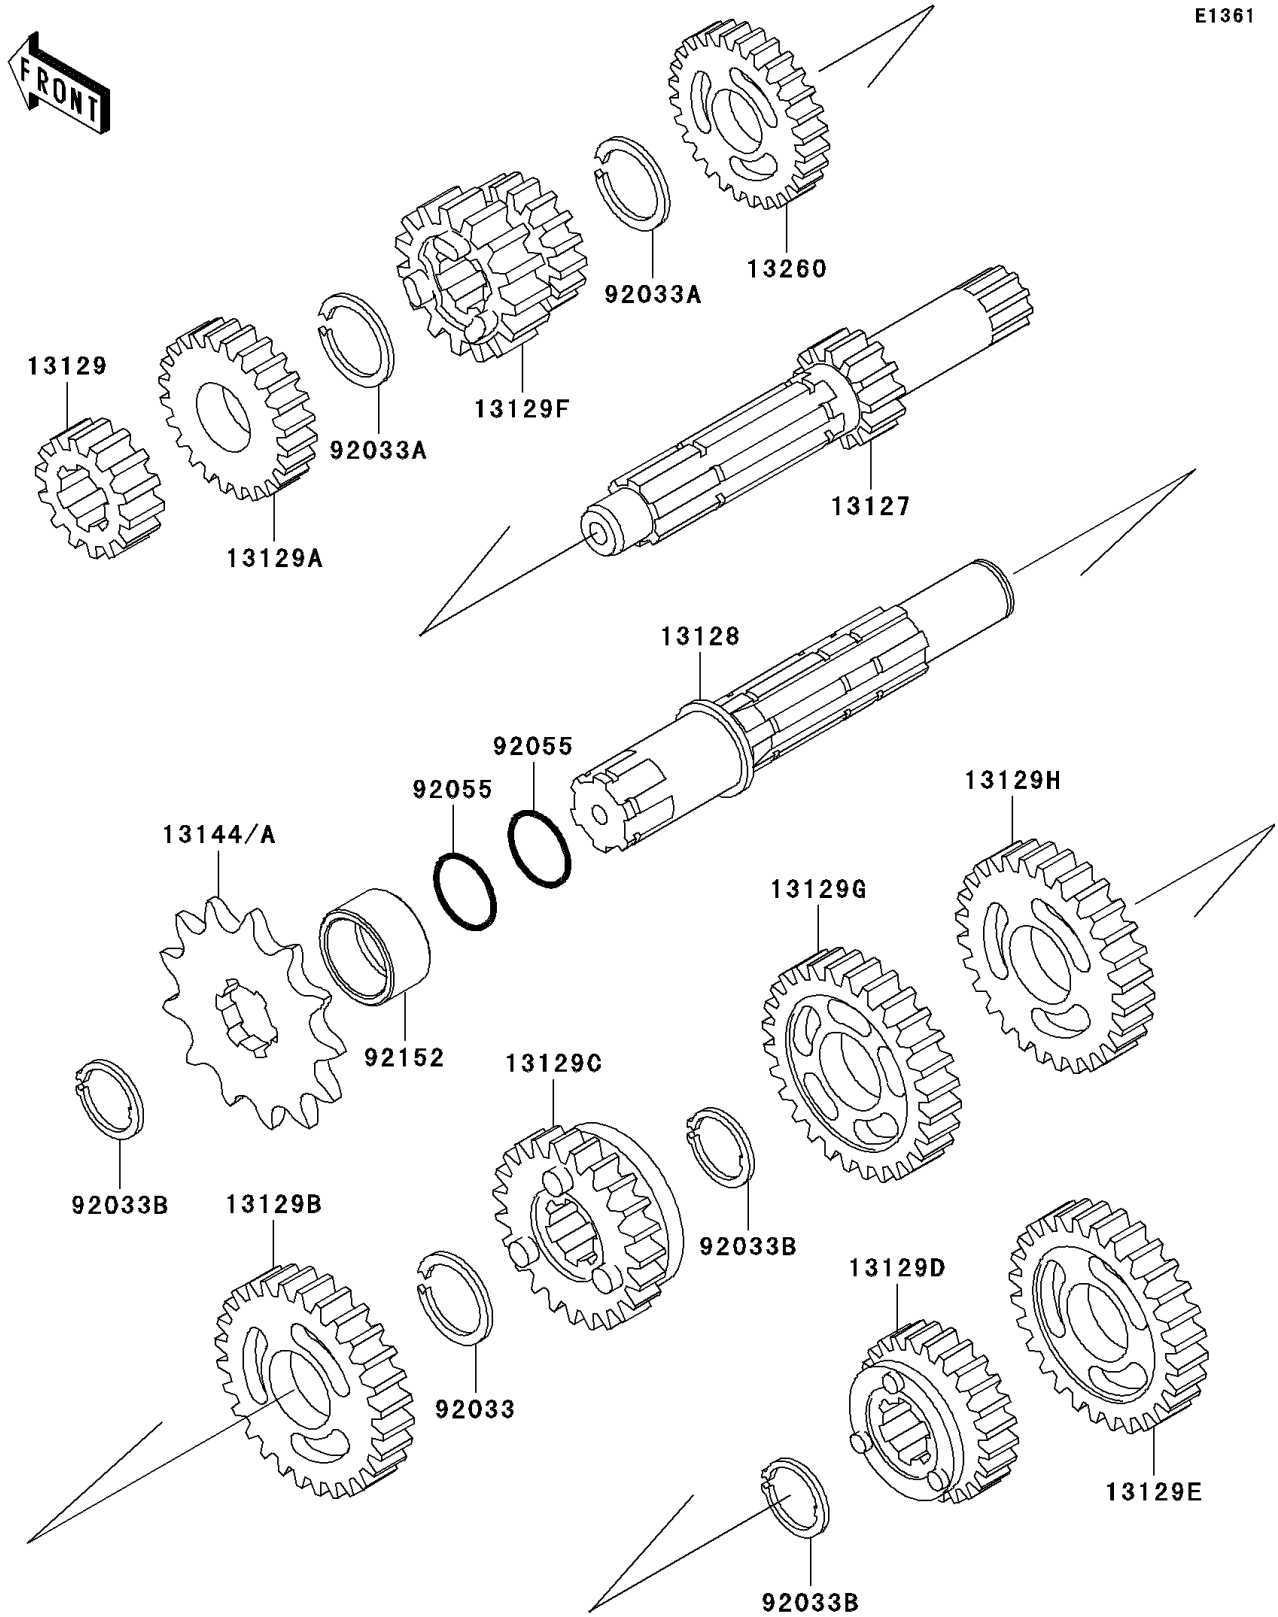

2006 KX65 PARTS DIAGRAM

Transmission

E1361

2006 KX65 PARTS LIST

Transmission

ITEM NAME	PART NUMBER	QUANTITY
SHAFT-TRANSMISSION INPUT,13T (Ref # 13127)	13127-1105	1
SHAFT-TRANSMISSION OUTPUT (Ref # 13128)	13128-0016	1
GEAR,INPUT 2ND,16T (Ref # 13129)	13129-1215	1
GEAR,INPUT 5TH,23T (Ref # 13129A)	13129-1343	1
GEAR,OUTPUT 2ND,34T (Ref # 13129B)	13129-1345	1
GEAR,OUTPUT 5TH,28T (Ref # 13129C)	13129-1348	1
GEAR,OUTPUT TOP,26T (Ref # 13129D)	13129-1349	1
GEAR,OUTPUT LOW,37T (Ref # 13129E)	13129-1515	1
GEAR,INPUT 3RD&4TH,21T&18T (Ref # 13129F)	13129-1611	1
GEAR,OUTPUT 4TH,30T (Ref # 13129G)	13129-1612	1
GEAR,OUTPUT 3RD,31T (Ref # 13129H)	13129-1654	1
SPROCKET-OUTPUT,14T (Ref # 13144)	13144-1022	1
SPROCKET-OUTPUT,13T (Ref # 13144A)	13144-1023	1
GEAR,INPUT TOP,24T (Ref # 13260)	13260-1542	1
RING-SNAP,18MM (Ref # 92033)	92033-029	1
RING-SNAP,17MM (Ref # 92033A)	92033-1060	2
RING-SNAP,18MM (Ref # 92033B)	92033-1079	3
RING-O,17.5X1.5 (Ref # 92055)	92055-022	2
COLLAR,20X25X12.9 (Ref # 92152)	92152-0195	1