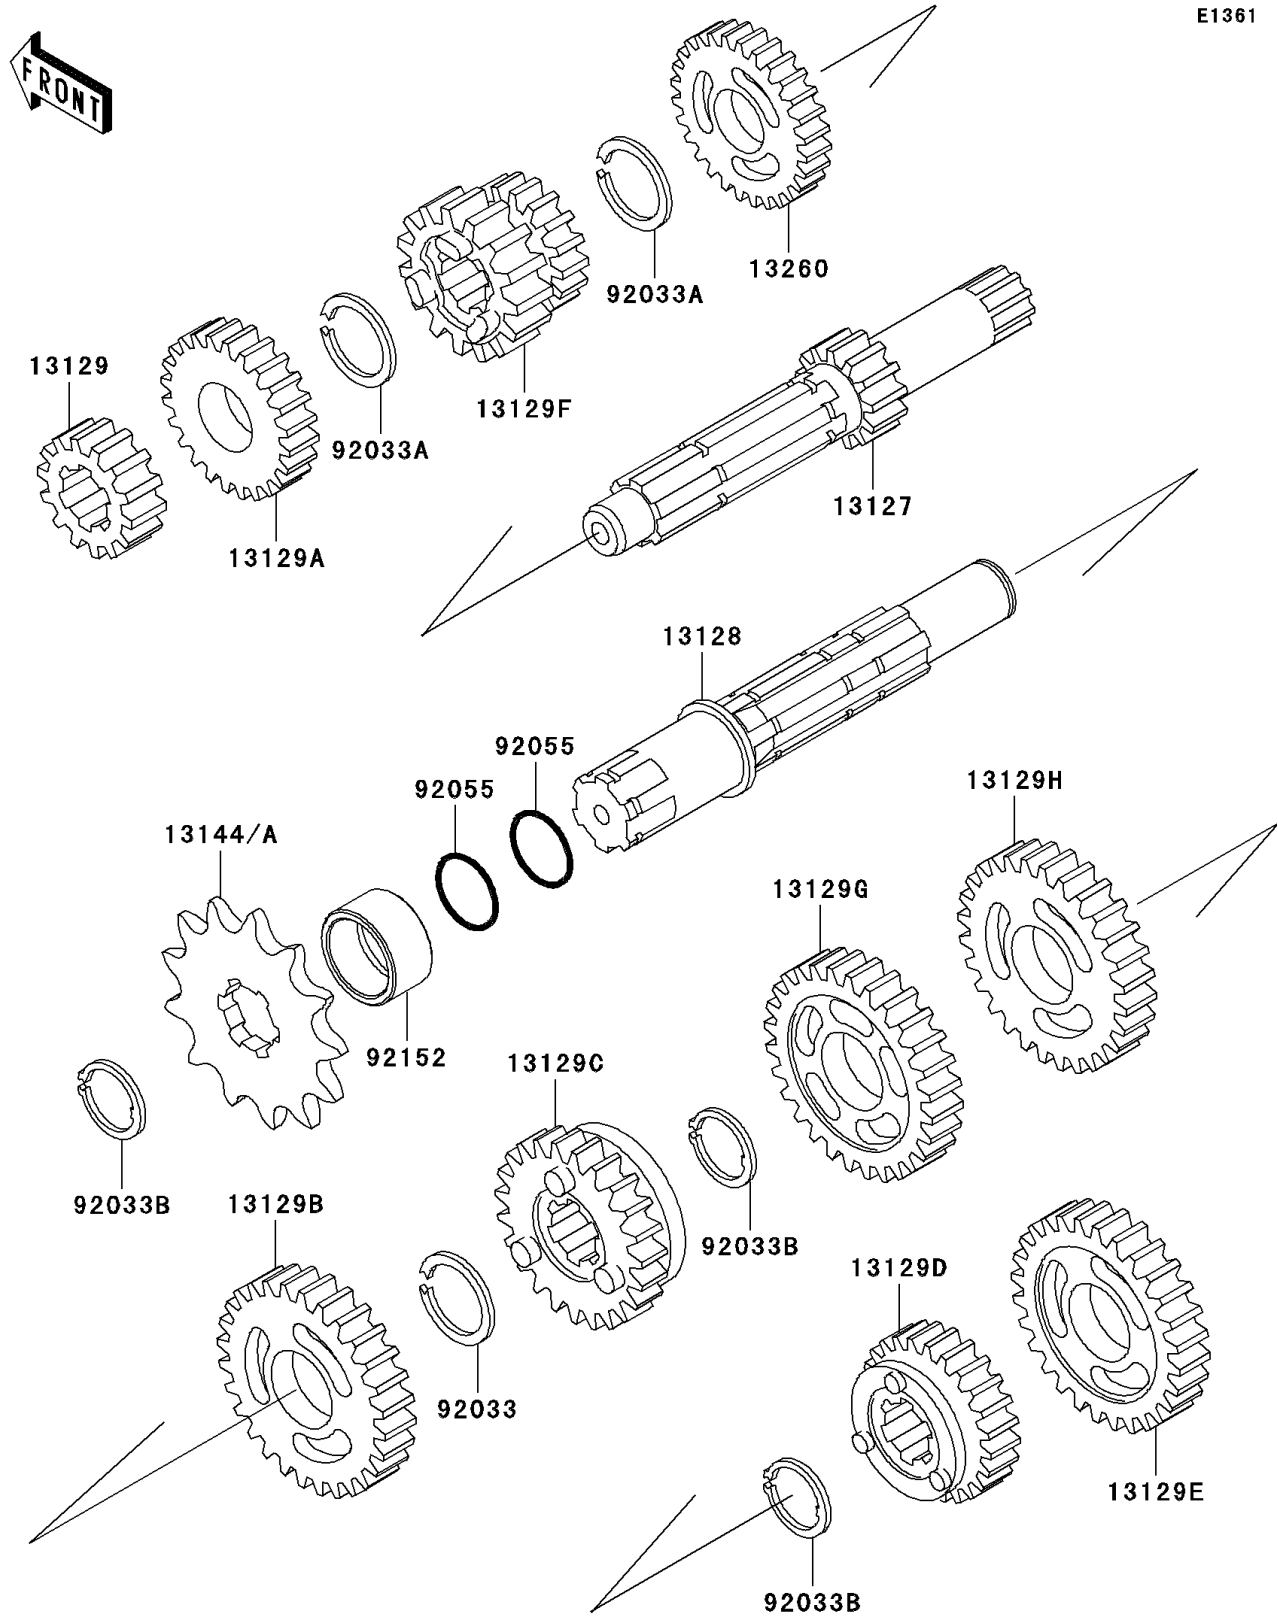

2007 KX65 PARTS DIAGRAM

Transmission

E1361

2007 KX65 PARTS LIST

Transmission

ITEM NAME	PART NUMBER	QUANTITY
SHAFT-TRANSMISSION INPUT,13T (Ref # 13127)	13127-1105	1
SHAFT-TRANSMISSION OUTPUT (Ref # 13128)	13128-0016	1
GEAR,INPUT 2ND,16T (Ref # 13129)	13129-1215	1
GEAR,INPUT 5TH,23T (Ref # 13129A)	13129-1343	1
GEAR,OUTPUT 2ND,34T (Ref # 13129B)	13129-1345	1
GEAR,OUTPUT 5TH,28T (Ref # 13129C)	13129-1348	1
GEAR,OUTPUT TOP,26T (Ref # 13129D)	13129-1349	1
GEAR,OUTPUT LOW,37T (Ref # 13129E)	13129-1515	1
GEAR,INPUT 3RD&4TH,21T&18T (Ref # 13129F)	13129-1611	1
GEAR,OUTPUT 4TH,30T (Ref # 13129G)	13129-1612	1
GEAR,OUTPUT 3RD,31T (Ref # 13129H)	13129-1654	1
SPROCKET-OUTPUT,14T (Ref # 13144)	13144-1022	1
SPROCKET-OUTPUT,13T (Ref # 13144A)	13144-1023	1
GEAR,INPUT TOP,24T (Ref # 13260)	13260-1542	1
RING-SNAP,18MM (Ref # 92033)	92033-029	1
RING-SNAP,17MM (Ref # 92033A)	92033-1060	2
RING-SNAP,18MM (Ref # 92033B)	92033-1079	3
RING-O,17.5X1.5 (Ref # 92055)	92055-022	2
COLLAR,20X25X12.9 (Ref # 92152)	92152-0195	1