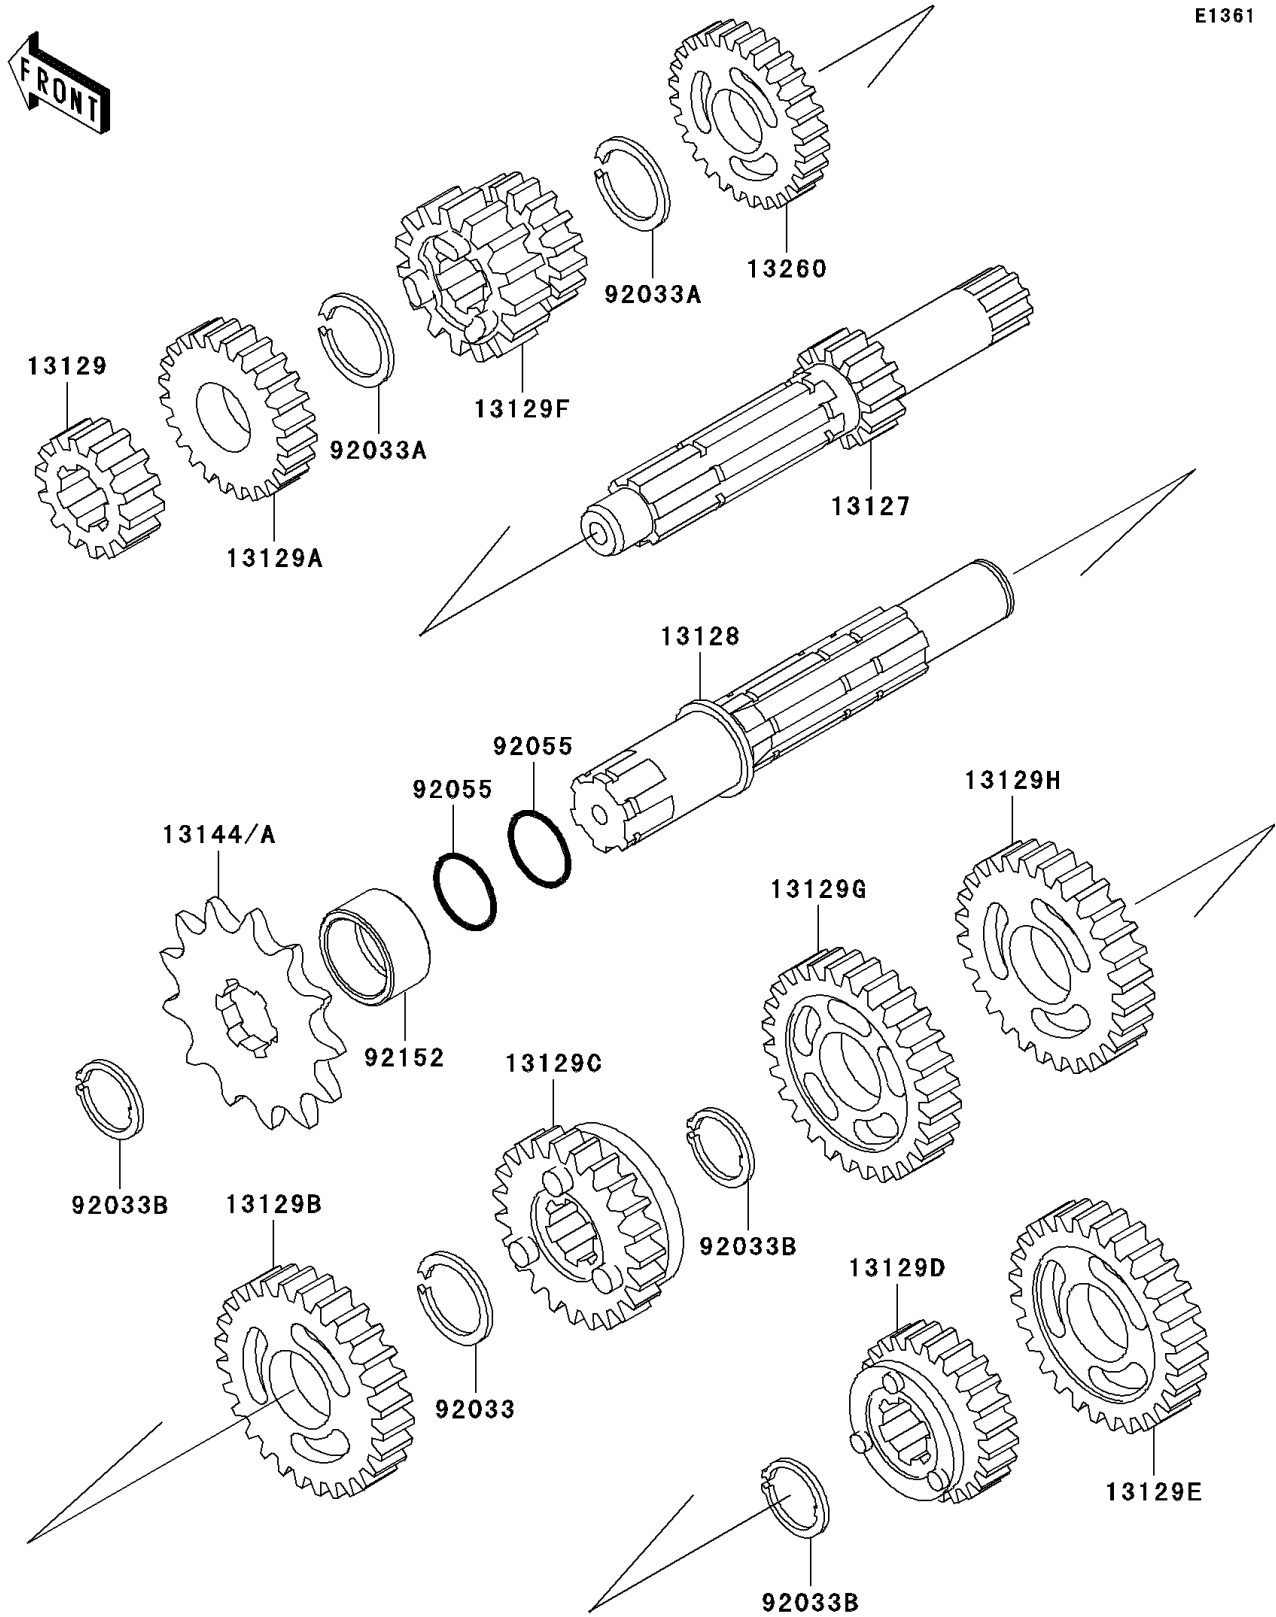

2008 KX™ 65 PARTS DIAGRAM

Transmission

E1361

2008 KX™ 65 PARTS LIST

Transmission

ITEM NAME	PART NUMBER	QUANTITY
SHAFT-TRANSMISSION INPUT,13T (Ref # 13127)	13127-1105	1
SHAFT-TRANSMISSION OUTPUT (Ref # 13128)	13128-0016	1
GEAR,INPUT 2ND,16T (Ref # 13129)	13129-1215	1
GEAR,INPUT 5TH,23T (Ref # 13129A)	13129-1343	1
GEAR,OUTPUT 2ND,34T (Ref # 13129B)	13129-1345	1
GEAR,OUTPUT 5TH,28T (Ref # 13129C)	13129-1348	1
GEAR,OUTPUT TOP,26T (Ref # 13129D)	13129-1349	1
GEAR,OUTPUT LOW,37T (Ref # 13129E)	13129-1515	1
GEAR,INPUT 3RD&4TH,21T&18T (Ref # 13129F)	13129-1611	1
GEAR,OUTPUT 4TH,30T (Ref # 13129G)	13129-1612	1
GEAR,OUTPUT 3RD,31T (Ref # 13129H)	13129-1654	1
SPROCKET-OUTPUT,14T (Ref # 13144)	13144-1022	1
SPROCKET-OUTPUT,13T (Ref # 13144A)	13144-1023	1
GEAR,INPUT TOP,24T (Ref # 13260)	13260-1542	1
RING-SNAP,18MM (Ref # 92033)	92033-029	1
RING-SNAP,17MM (Ref # 92033A)	92033-1060	2
RING-SNAP,18MM (Ref # 92033B)	92033-1079	3
RING-O,17.5X1.5 (Ref # 92055)	92055-022	2
COLLAR,20X25X12.9 (Ref # 92152)	92152-0195	1