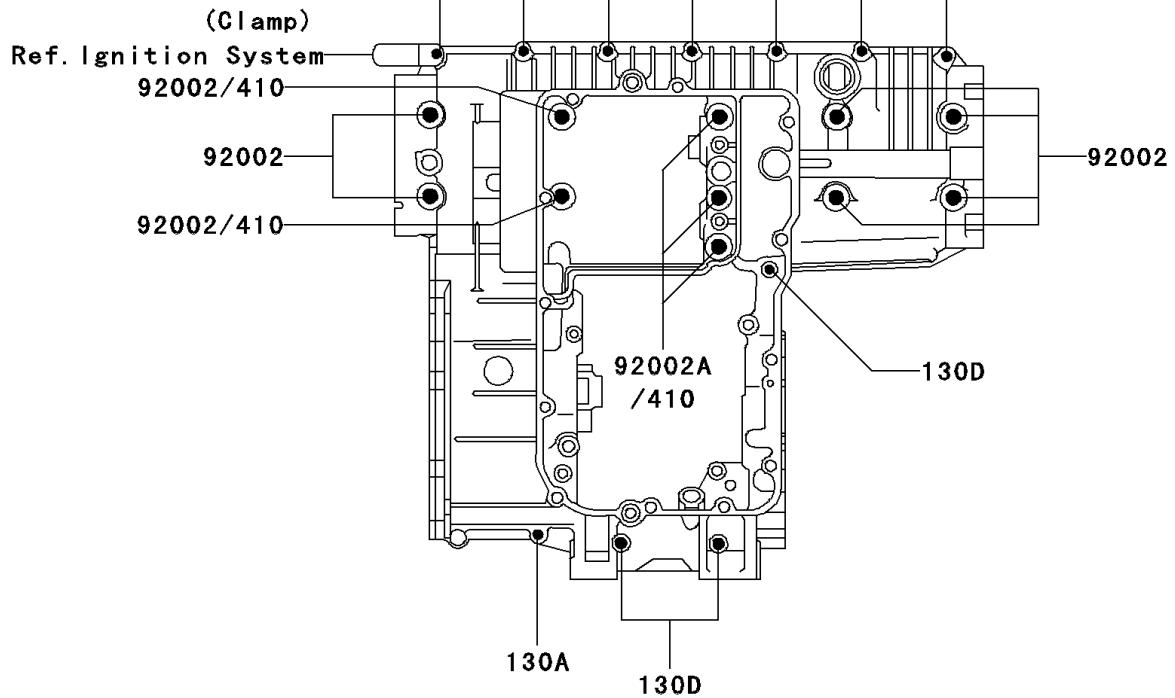

# 2003 Voyager XII PARTS DIAGRAM

## Crankcase Bolt Pattern

E1412

Upper Case (Outside)

Lower Case (Outside)

### Crankcase Bolt Pattern

ITEM NAME	PART NUMBER	QUANTITY
BOLT-FLANGED (Ref # 130)	130Y0635	1
BOLT-FLANGED (Ref # 130A)	130Y0640	11
BOLT-FLANGED (Ref # 130B)	130Y0690	2
BOLT-FLANGED (Ref # 130C)	130Z06105	2
BOLT-FLANGED (Ref # 130D)	130Z06120	3
BOLT-FLANGED (Ref # 130E)	130Z0870	2
WASHER-PLAIN-SMALL,10MM (Ref # 410)	410B1000	5
BOLT,10X95 (Ref # 92002)	92002-1651	8
BOLT,10X145 (Ref # 92002A)	92002-1652	3