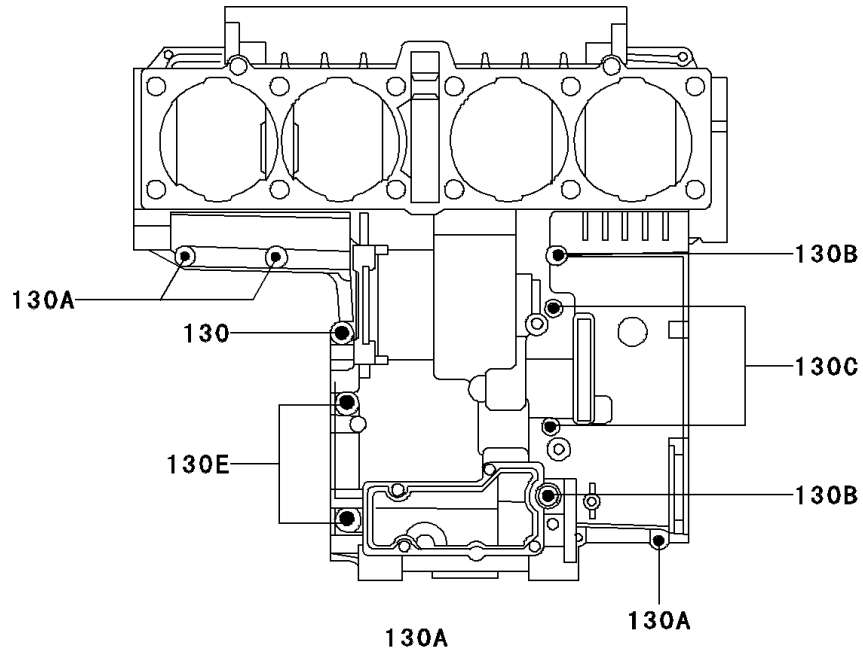

# 2003 Voyager XII PARTS DIAGRAM

## Crankcase Bolt Pattern

E1412

Upper Case (Outside)

Lower Case (Outside)

### Crankcase Bolt Pattern

ITEM NAME	PART NUMBER	QUANTITY
BOLT-FLANGED (Ref # 130)	130Y0635	1
BOLT-FLANGED (Ref # 130A)	130Y0640	11
BOLT-FLANGED (Ref # 130B)	130Y0690	2
BOLT-FLANGED (Ref # 130C)	130Z06105	2
BOLT-FLANGED (Ref # 130D)	130Z06120	3
BOLT-FLANGED (Ref # 130E)	130Z0870	2
WASHER-PLAIN-SMALL,10MM (Ref # 410)	410B1000	5
BOLT,10X95 (Ref # 92002)	92002-1651	8
BOLT,10X145 (Ref # 92002A)	92002-1652	3