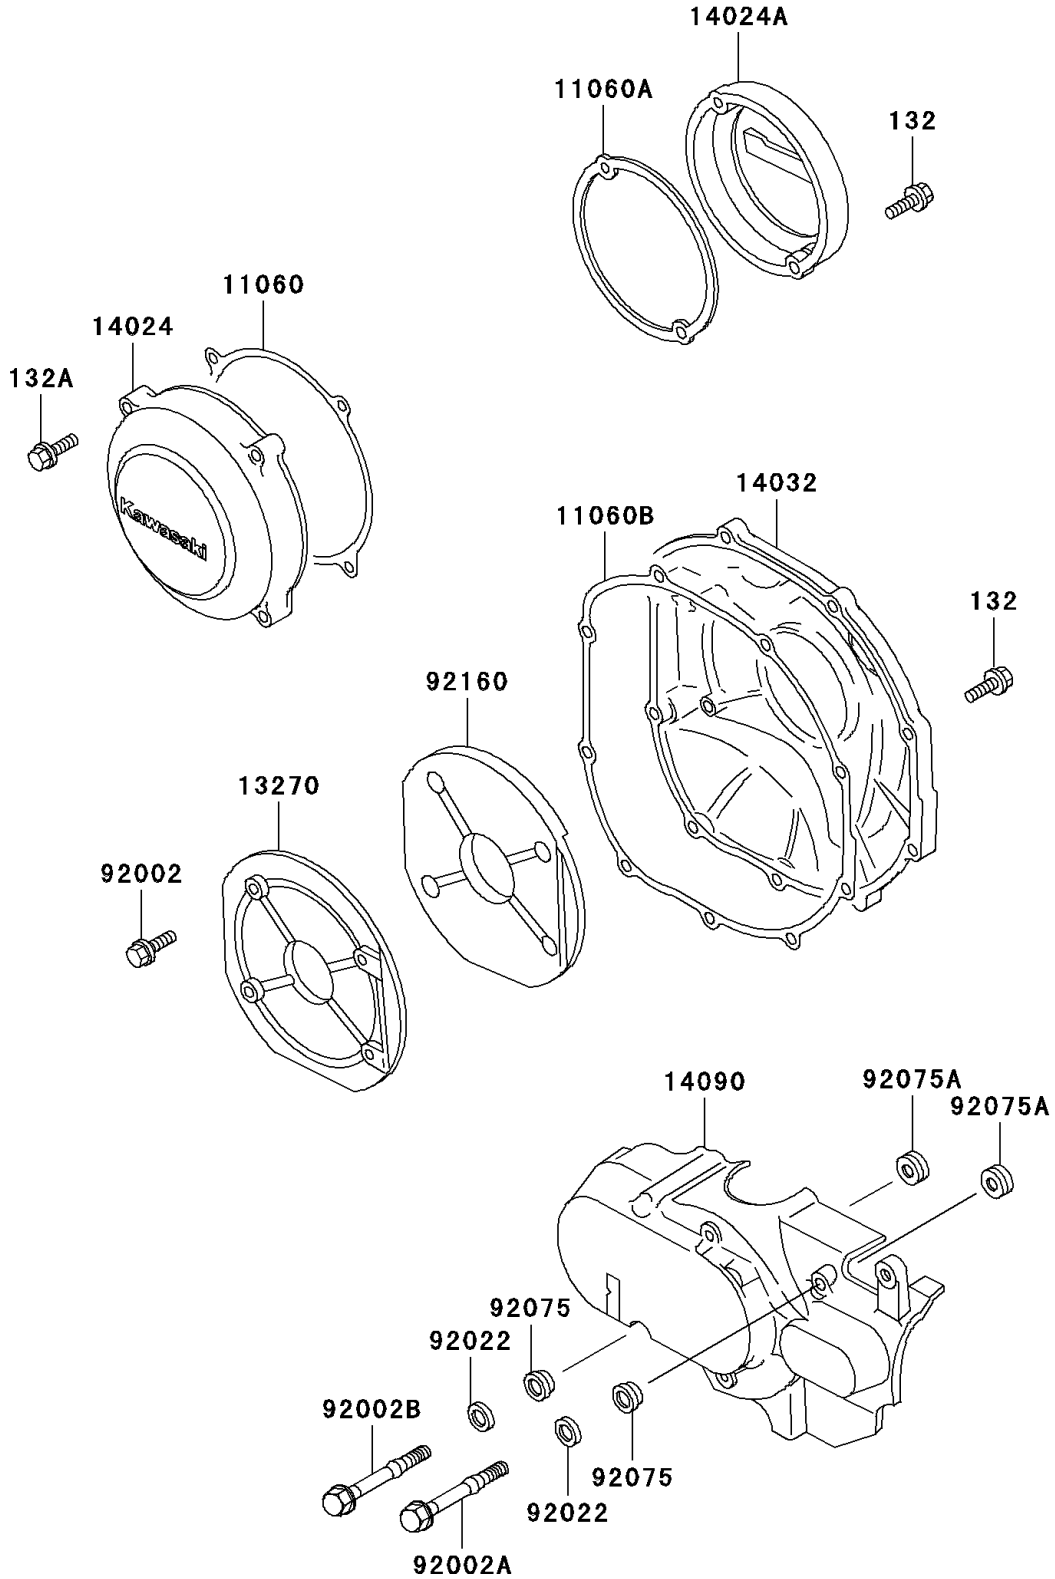

2001 Voyager XII PARTS DIAGRAM

Engine Cover(s)

E1431

2001 Voyager XII PARTS LIST

Engine Cover(s)

ITEM NAME	PART NUMBER	QUANTITY
BOLT-FLANGED-SMALL (Ref # 132)	132E0625	11
BOLT-FLANGED-SMALL (Ref # 132A)	132E0630	4
GASKET,COVER,LH (Ref # 11060)	11060-1097	1
GASKET,PULSING COIL COVER (Ref # 11060A)	11060-1098	1
GASKET,CLUTCH COVER (Ref # 11060B)	11060-1099	1
PLATE,SOUND ARRESTER (Ref # 13270)	13270-1081	1
COVER,LH (Ref # 14024)	14024-1153	1
COVER,PULSING COIL (Ref # 14024A)	14024-1154	1
COVER-CLUTCH (Ref # 14032)	14032-1374	1
COVER,FRONT BEVEL (Ref # 14090)	14090-1417	1
BOLT,6X10 (Ref # 92002)	92002-1449	4
BOLT (Ref # 92002A)	92002-1814	3
BOLT (Ref # 92002B)	92002-1815	1
WASHER (Ref # 92022)	92022-1823	4
DAMPER (Ref # 92075)	92075-1855	4
DAMPER (Ref # 92075A)	92075-1856	4
DAMPER,SOUND ARRESTER (Ref # 92160)	92160-1443	1