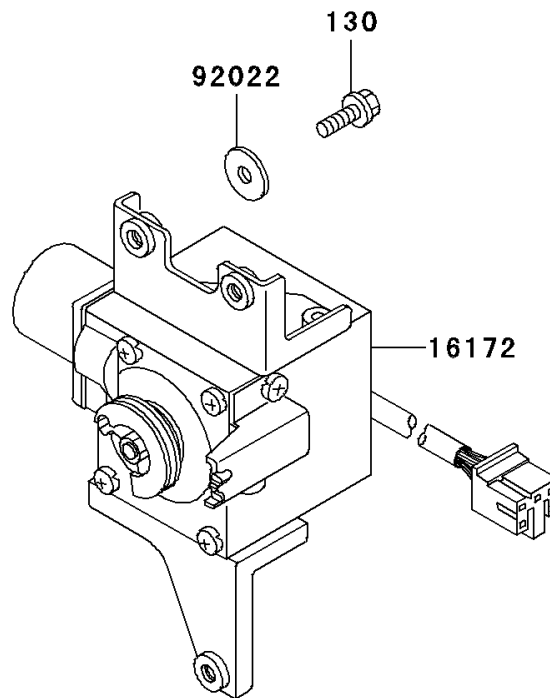

2001 Voyager XII PARTS DIAGRAM

Cruise Control

E1509

2001 Voyager XII PARTS LIST

Cruise Control

ITEM NAME	PART NUMBER	QUANTITY
BOLT-FLANGED,6X20 (Ref # 130)	130G0620	2
ACTUATOR (Ref # 16172)	16172-1051	1
CONTROL UNIT-ELECTRONIC (Ref # 21175)	21175-1056	1
COVER-SEAL,CRUISE CANCEL (Ref # 49016)	49016-1132	1
NUT,FLANGED,5MM (Ref # 92015)	92015-1259	3
WASHER,6.5X20X1.6 (Ref # 92022)	92022-125	2