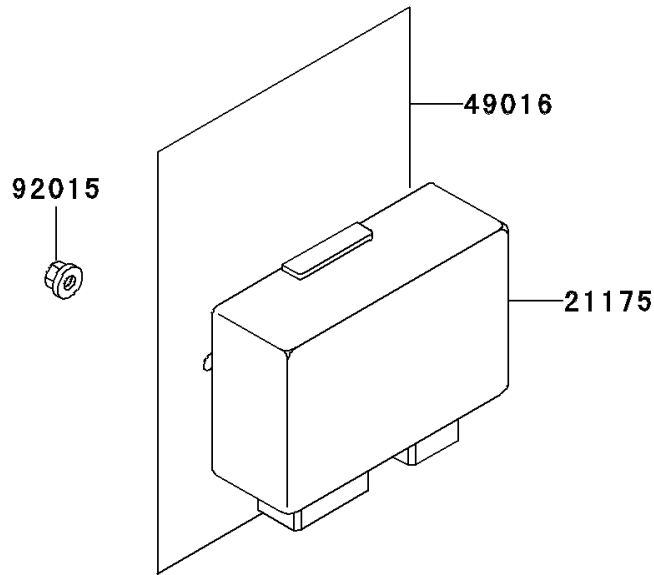

2001 Voyager XII PARTS DIAGRAM

Cruise Control

E1509

2001 Voyager XII PARTS LIST

Cruise Control

ITEM NAME	PART NUMBER	QUANTITY
BOLT-FLANGED,6X20 (Ref # 130)	130G0620	2
ACTUATOR (Ref # 16172)	16172-1051	1
CONTROL UNIT-ELECTRONIC (Ref # 21175)	21175-1056	1
COVER-SEAL,CRUISE CANCEL (Ref # 49016)	49016-1132	1
NUT,FLANGED,5MM (Ref # 92015)	92015-1259	3
WASHER,6.5X20X1.6 (Ref # 92022)	92022-125	2