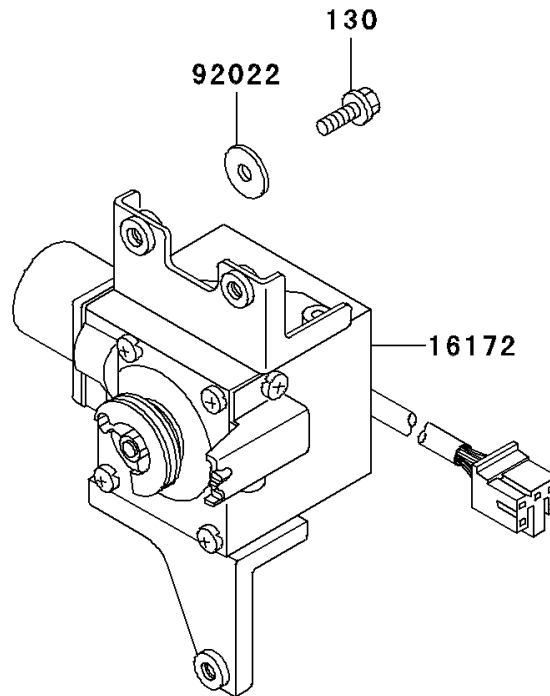

2003 Voyager XII PARTS DIAGRAM

Cruise Control

E1509

2003 Voyager XII PARTS LIST

Cruise Control

ITEM NAME	PART NUMBER	QUANTITY
BOLT-FLANGED,6X20 (Ref # 130)	130G0620	2
ACTUATOR (Ref # 16172)	16172-1051	1
CONTROL UNIT-ELECTRONIC (Ref # 21175)	21175-1056	1
COVER-SEAL,CRUISE CANCEL (Ref # 49016)	49016-1132	1
NUT,FLANGED,5MM (Ref # 92015)	92015-1259	3
WASHER,6.5X20X1.6 (Ref # 92022)	92022-125	2