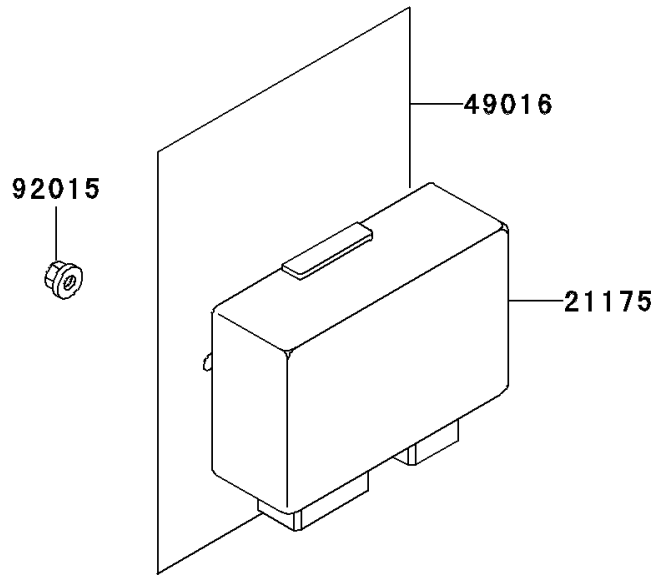

2003 Voyager XII PARTS DIAGRAM

Cruise Control

E1509

2003 Voyager XII PARTS LIST

Cruise Control

ITEM NAME	PART NUMBER	QUANTITY
BOLT-FLANGED,6X20 (Ref # 130)	130G0620	2
ACTUATOR (Ref # 16172)	16172-1051	1
CONTROL UNIT-ELECTRONIC (Ref # 21175)	21175-1056	1
COVER-SEAL,CRUISE CANCEL (Ref # 49016)	49016-1132	1
NUT,FLANGED,5MM (Ref # 92015)	92015-1259	3
WASHER,6.5X20X1.6 (Ref # 92022)	92022-125	2