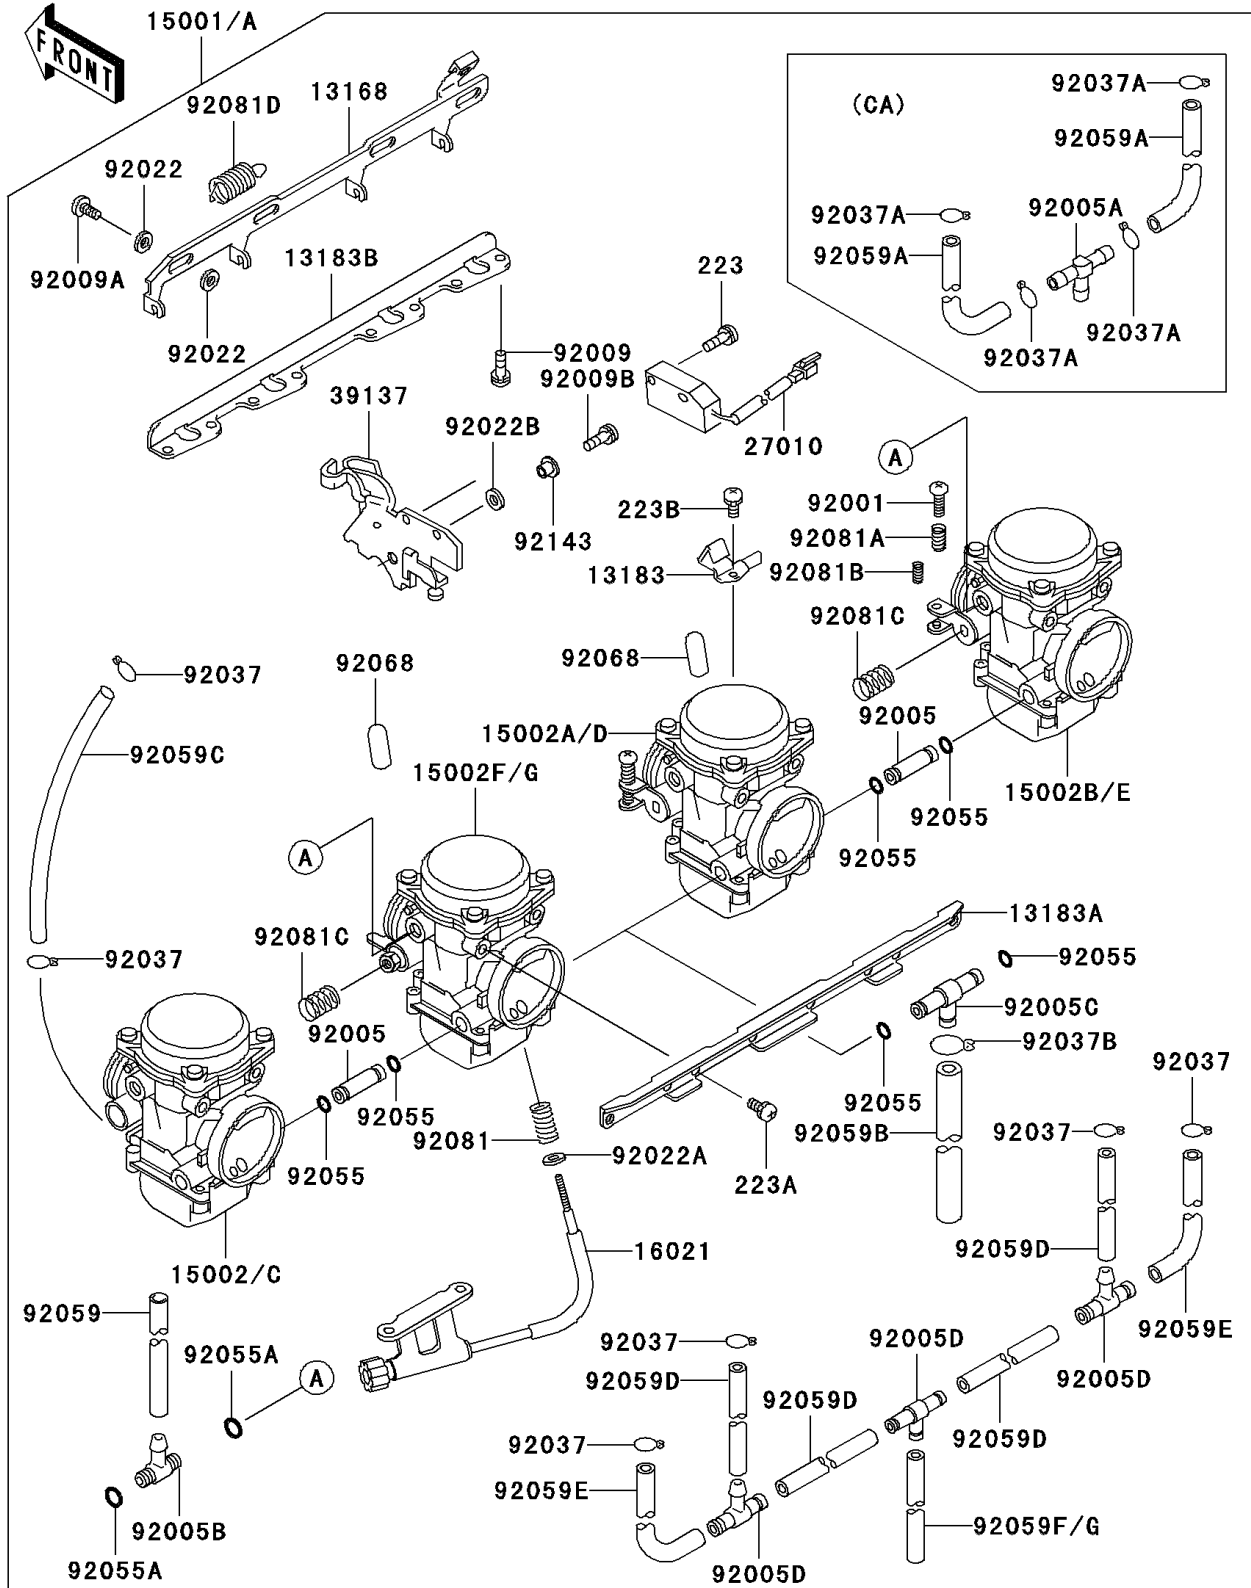

2001 Voyager XII PARTS DIAGRAM

Carburetor

E1611

2001 Voyager XII PARTS LIST

Carburetor

ITEM NAME	PART NUMBER	QUANTITY
LEVER,STARTER (Ref # 13168)	13168-1337	1
PLATE,STARTER CABLE (Ref # 13183)	13183-1033	1
PLATE,CARBURTOR STAY,UPP (Ref # 13183A)	13183-1049	1
PLATE,CARBURETOR STAY,LWR,6MM (Ref # 13183B)	13183-1050	1
SCREW-THROTTLE STOP (Ref # 16021)	16021-1101	1
SWITCH,CRUISE CANCEL (Ref # 27010)	27010-1237	1
STAY-COMP (Ref # 39137)	39137-1058	1
BOLT,THROTTLE ADJUST (Ref # 92001)	92001-1998	3
FITTING,FUEL,I-TYPE (Ref # 92005)	92005-1109	2
FITTING,T-TYPE (Ref # 92005B)	92005-1125	2
FITTING,T-TYPE (Ref # 92005C)	92005-1148	1
FITTING,T-TYPE (Ref # 92005D)	92005-1151	3
SCREW,6X16 (Ref # 92009)	92009-1129	8
SCREW (Ref # 92009A)	92009-1262	3
SCREW (Ref # 92009B)	92009-1483	1
WASHER,6.1X11X0.8,POLYACETAL (Ref # 92022)	92022-1199	6
WASHER,PLAIN,STOP SPRING (Ref # 92022A)	92022-1480	1
WASHER (Ref # 92022B)	92022-1902	1
CLAMP,TUBE (Ref # 92037)	92037-1142	6
SCREW-PAN-WS-CROS (Ref # 223)	223C0416	2
SCREW-PAN-WS-CROS (Ref # 223A)	223C0510	8
SCREW-PAN-WS-CROS (Ref # 223B)	223D0410	1
CLAMP,FUEL TUBE (Ref # 92037B)	92037-1826	1
RING-O (Ref # 92055)	92055-1004	6
RING-O,FUEL FITTING (Ref # 92055A)	92055-1223	4
TUBE,5.3X10.5X210 (Ref # 92059B)	92059-1740	1
TUBE,3X7X420 (Ref # 92059C)	92059-1741	1
TUBE,3.5X6.5X40 (Ref # 92059D)	92059-1746	4
TUBE,3.5X6.5X90 (Ref # 92059E)	92059-1747	2