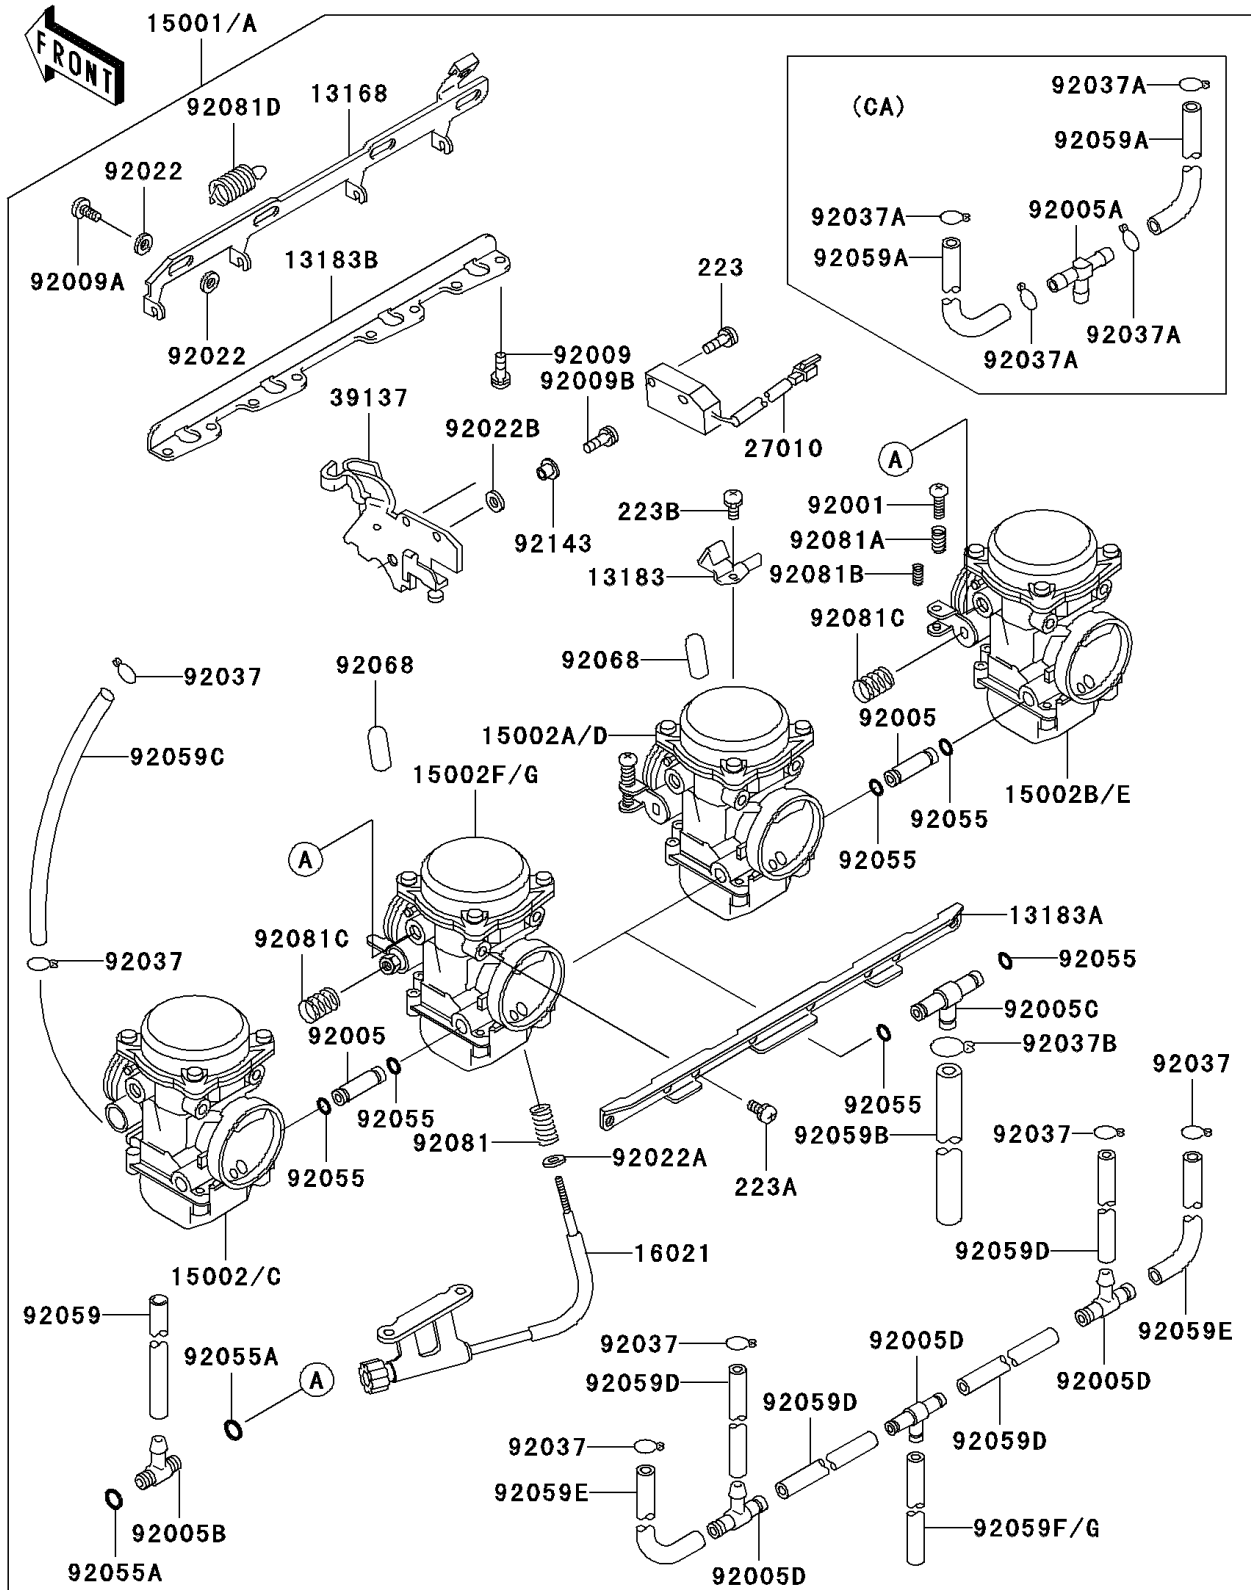

2002 Voyager XII PARTS DIAGRAM

Carburetor

E1611