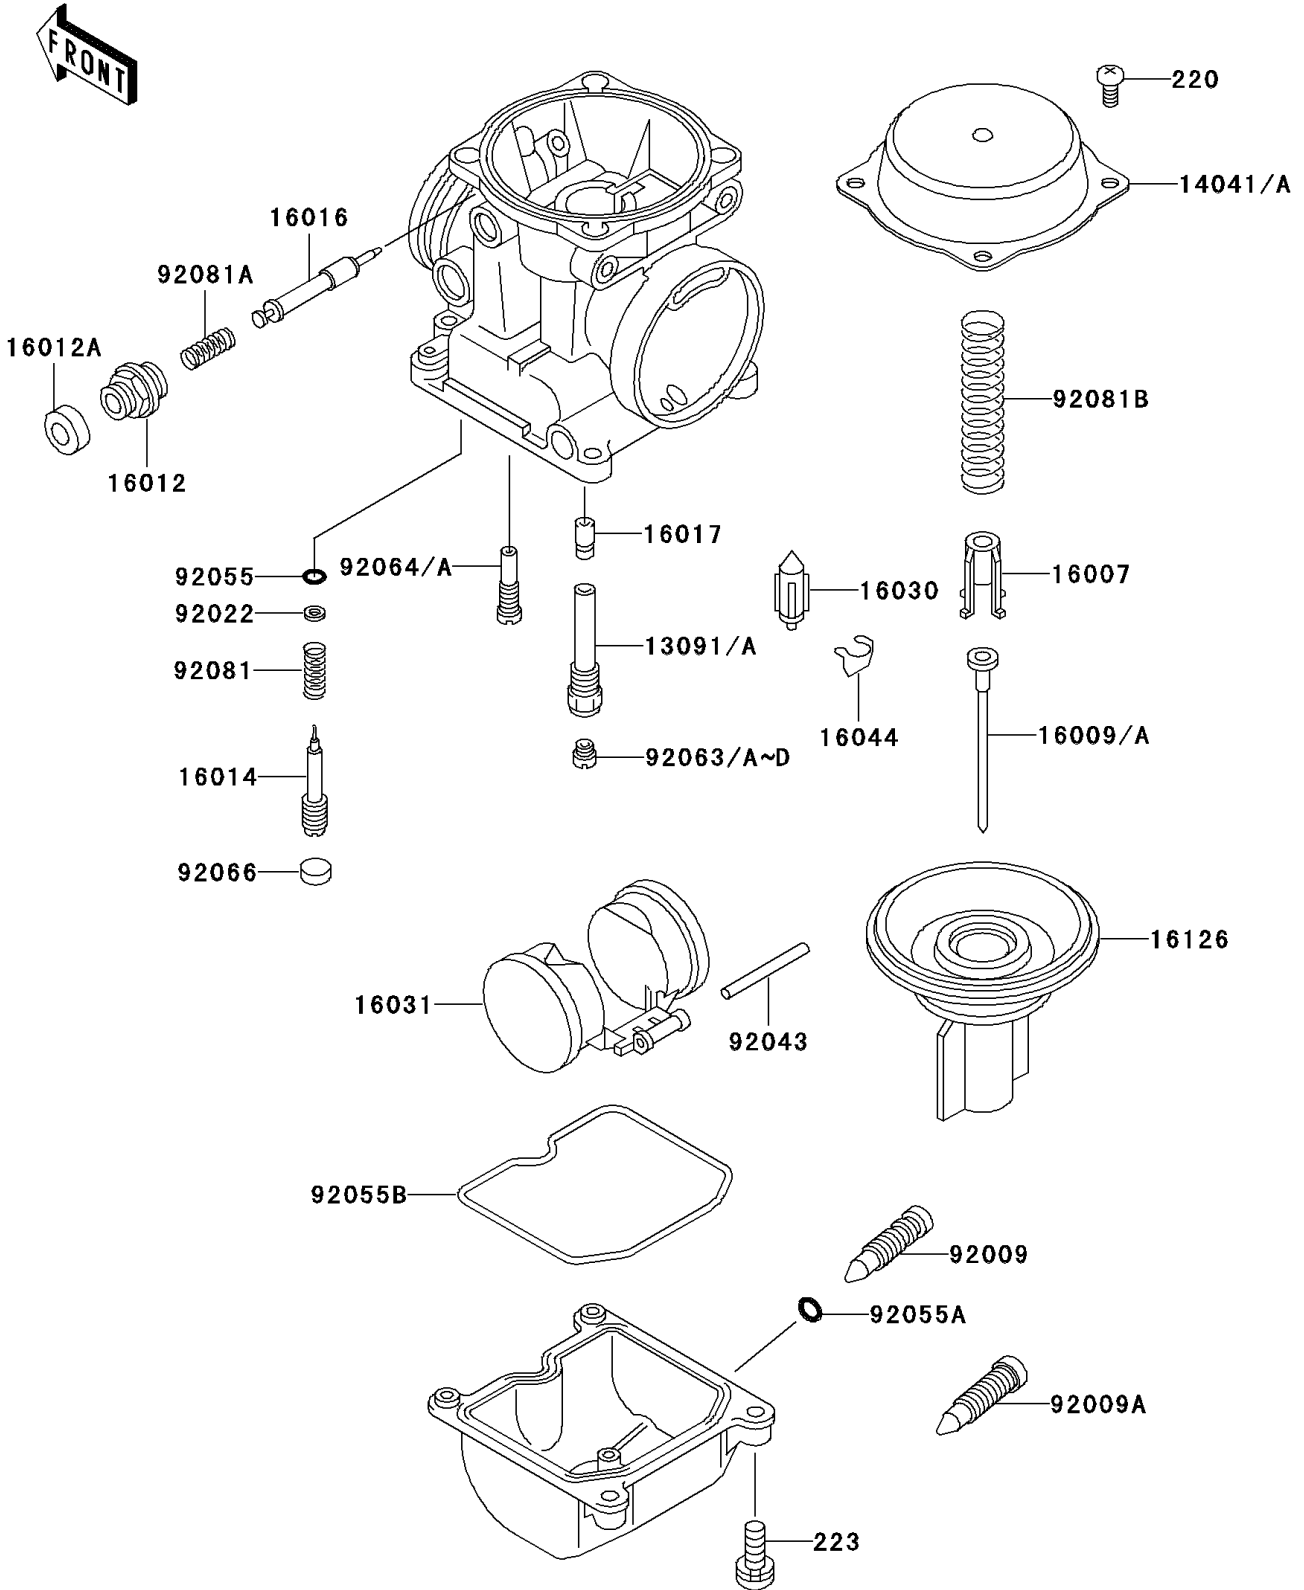

# 2001 Voyager XII PARTS DIAGRAM

Carburetor Parts

E1612

## 2001 Voyager XII PARTS LIST

### Carburetor Parts

ITEM NAME	PART NUMBER	QUANTITY
TOP-CHAMBER,MIXING,OUTSIDE (Ref # 14041)	14041-1076	2
TOP-CHAMBER,MIXING,INSIDE (Ref # 14041A)	14041-1077	2
SEAT-SPRING,THROTTLE VALVE (Ref # 16007)	16007-1120	4
CAP-STARTER PLUNGER (Ref # 16012)	16012-1051	4
CAP-STARTER PLUNGER (Ref # 16012A)	16012-1052	4
SCREW-PILOT AIR (Ref # 16014)	16014-1054	4
PLUNGER,STARTER (Ref # 16016)	16016-1061	4
JET-NEEDLE (Ref # 16017)	16017-1316	4
VALVE-FLOAT (Ref # 16030)	16030-1007	4
FLOAT (Ref # 16031)	16031-1056	4
CLAMP,FLOAT VALVE (Ref # 16044)	16044-007	4
VALVE,VACUUM (Ref # 16126)	16126-1159	4
SCREW,DRAIN,M6X1.0 (Ref # 92009)	92009-1095	4
SCREW,DRAIN,M6X0.75 (Ref # 92009A)	92009-1551	4
WASHER,PLAIN (Ref # 92022)	92022-1003	4
PIN,FLOAT (Ref # 92043)	92043-1207	4
RING-O,PILOT ADJUST (Ref # 92055)	92055-1002	4
RING-O,DRAIN SCREW (Ref # 92055A)	92055-1053	4
RING-O,FLOAT CHAMBER (Ref # 92055B)	92055-1222	4
JET-MAIN,#110 (Ref # 92063)	92063-1007	4
JET-MAIN,#105 (Ref # 92063A)	92063-1009	4
JET-MAIN,#102 (Ref # 92063B)	92063-1115	4
JET-MAIN,#108 (Ref # 92063C)	92063-1116	4
JET-MAIN,#112 (Ref # 92063D)	92063-1117	4
JET-PILOT,#35 (Ref # 92064)	92064-1101	4
JET-PILOT,#38 (Ref # 92064A)	92064-1119	4
PLUG,PILOT AIR SCREW,6.9X2 (Ref # 92066)	92066-1051	4
SPRING,PILOT ADJUST SCREW (Ref # 92081)	92081-1002	4
SCREW-PAN-CROS (Ref # 220)	220B0408	15

### Carburetor Parts

ITEM NAME	PART NUMBER	QUANTITY
SCREW-PAN-WS-CROS (Ref # 223)	223C0416	16
SPRING,STARTER PLUNGER (Ref # 92081A)	92081-1761	4
SPRING,VACUUM VALVE (Ref # 92081B)	92081-1925	4
HOLDER,NEEDLE JET (Ref # 13091)	13091-1259	4
HOLDER,NEEDLE JET (Ref # 13091A)	13091-1463	4
NEEDLE-JET,N36G (Ref # 16009)	16009-1316	4
NEEDLE-JET,N36H (Ref # 16009A)	16009-1317	4